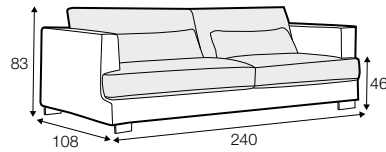

LUX lux

COVERS

FC fixed

LC loose

SPECIAL

modular system

All drawings shown height with leg no. 105 H-10.

armchair

armchair wide

footstool 95x80

footstool 105x90

footstool 120x90

2 seater

3 seater / or 3 seater divided

set 1

3 seater left + armchair wide right

set 2 right / or left

2 seater left / or right + divan right / or left

set 3 right / or left

3 seater left / or right + divan right / or left

set 4 right / or left

2 seater left / or right + armchair without armrests + divan right / or left