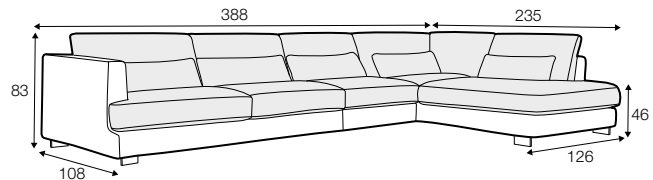

LUX lux

COVERS

FC fixed

LC loose

SPECIAL

modular system

All drawings shown height with leg no. 105 H-10.

armchair

armchair wide

footstool 95x80

footstool 105x90

footstool 120x90

2 seater

3 seater / or 3 seater divided

set 1

3 seater left + armchair wide right

set 2 right / or left

2 seater left / or right + divan right / or left

set 3 right / or left

3 seater left / or right + divan right / or left

set 4 right / or left

2 seater left / or right + armchair without armrests + divan right / or left