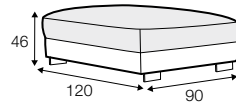

LUX lux

COVERS

FC fixed

LC loose

SPECIAL

modular system

All drawings shown height with leg no. 105 H-10.

armchair

armchair wide

footstool 95x80

footstool 105x90

footstool 120x90

2 seater

3 seater / or 3 seater divided

set 1

3 seater left + armchair wide right

set 2 right / or left

2 seater left / or right + divan right / or left

set 3 right / or left

3 seater left / or right + divan right / or left

set 4 right / or left

2 seater left / or right + armchair without armrests + divan right / or left