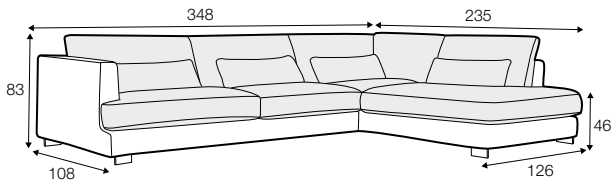

LUX lux

COVERS

FC fixed

LC loose

SPECIAL

modular system

All drawings shown height with leg no. 105 H-10.

armchair

armchair wide

footstool 95x80

footstool 105x90

footstool 120x90

2 seater

3 seater / or 3 seater divided

set 1

3 seater left + armchair wide right

set 2 right / or left

2 seater left / or right + divan right / or left

set 3 right / or left

3 seater left / or right + divan right / or left

set 4 right / or left

2 seater left / or right + armchair without armrests + divan right / or left