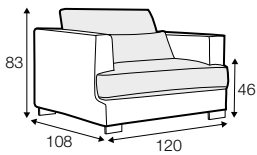

LUX lux

COVERS

FC fixed

LC loose

SPECIAL

modular system

All drawings shown height with leg no. 105 H-10.

armchair

armchair wide

footstool 95x80

footstool 105x90

footstool 120x90

2 seater

3 seater / or 3 seater divided

set 1

3 seater left + armchair wide right