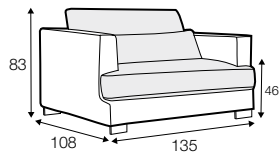

LUX lux

COVERS

FC fixed

LC loose

SPECIAL

modular system

All drawings shown height with leg no. 105 H-10.

armchair

armchair wide

footstool 95x80

footstool 105x90

footstool 120x90

2 seater

3 seater / or 3 seater divided

set 1

3 seater left + armchair wide right