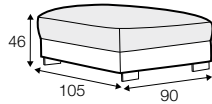

LUX lux

COVERS

FC fixed

LC loose

SPECIAL

modular system

All drawings shown height with leg no. 105 H-10.

armchair

armchair wide

footstool 95x80

footstool 105x90

footstool 120x90

2 seater

3 seater / or 3 seater divided

set 1

3 seater left + armchair wide right