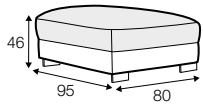

LUX lux

COVERS

FC fixed

LC loose

SPECIAL

modular system

All drawings shown height with leg no. 105 H-10.

armchair

armchair wide

footstool 95x80

footstool 105x90

footstool 120x90

2 seater

3 seater / or 3 seater divided

set 1

3 seater left + armchair wide right

set 2 right / or left

2 seater left / or right + divan right / or left

set 3 right / or left

3 seater left / or right + divan right / or left

set 4 right / or left

2 seater left / or right + armchair without armrests + divan right / or left