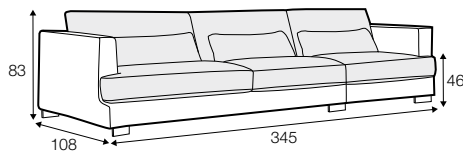

LUX lux

COVERS

FC fixed

LC loose

SPECIAL

modular system

All drawings shown height with leg no. 105 H-10.

armchair

armchair wide

footstool 95x80

footstool 105x90

footstool 120x90

2 seater

3 seater / or 3 seater divided

set 1

3 seater left + armchair wide right

set 2 right / or left

2 seater left / or right + divan right / or left

set 3 right / or left

3 seater left / or right + divan right / or left

set 4 right / or left

2 seater left / or right + armchair without armrests + divan right / or left