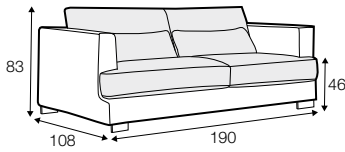

LUX lux

COVERS

FC fixed

LC loose

SPECIAL

modular system

All drawings shown height with leg no. 105 H-10.

armchair

armchair wide

footstool 95x80

footstool 105x90

footstool 120x90

2 seater

3 seater / or 3 seater divided

set 1

3 seater left + armchair wide right

set 2 right / or left

2 seater left / or right + divan right / or left

set 3 right / or left

3 seater left / or right + divan right / or left

set 4 right / or left

2 seater left / or right + armchair without armrests + divan right / or left