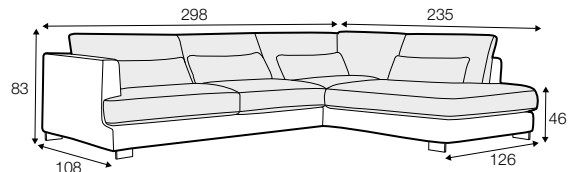

LUX lux

COVERS

FC fixed

LC loose

SPECIAL

modular system

All drawings shown height with leg no. 105 H-10.

armchair

armchair wide

footstool 95x80

footstool 105x90

footstool 120x90

2 seater

3 seater / or 3 seater divided

set 1

3 seater left + armchair wide right

set 2 right / or left

2 seater left / or right + divan right / or left

set 3 right / or left

3 seater left / or right + divan right / or left

set 4 right / or left

2 seater left / or right + armchair without armrests + divan right / or left