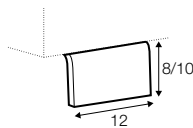

no. 84
metal chrome,
painted black