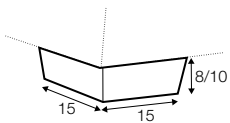

legs

no. 07
wood