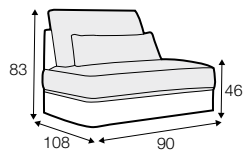

armchair
without armrests