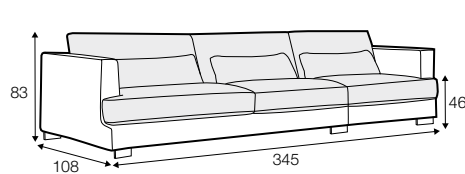

LUX lux

COVERS

FC fixed

LC loose

SPECIAL

modular
system

All drawings shown height with leg no. 105 H-10.

armchair

armchair wide

footstool 95x80

footstool 105x90

footstool 120x90

2 seater

3 seater / or 3 seater divided

set 1

3 seater left + armchair wide right

set 2 right / or left

2 seater left / or right + divan right / or left

set 3 right / or left

3 seater left / or right + divan right / or left

set 4 right / or left

2 seater left / or right + armchair without armrests + divan right / or left