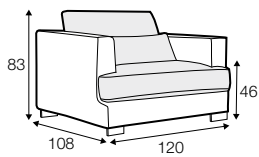

LUX lux

COVERS

FC fixed

LC loose

SPECIAL

modular
system

All drawings shown height with leg no. 105 H-10.

armchair

armchair wide

footstool 95x80

footstool 105x90

footstool 120x90

2 seater

3 seater / or 3 seater divided

set 1

3 seater left + armchair wide right