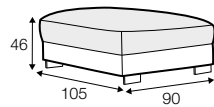

LUX lux

COVERS

FC fixed

LC loose

SPECIAL

modular
system

All drawings shown height with leg no. 105 H-10.

armchair

armchair wide

footstool 95x80

footstool 105x90

footstool 120x90

2 seater

3 seater / or 3 seater divided

set 1

3 seater left + armchair wide right