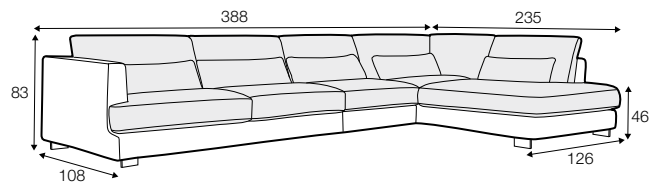

LUX lux

COVERS

FC fixed

LC loose

SPECIAL

modular
system

All drawings shown height with leg no. 105 H-10.

armchair

armchair wide

footstool 95x80

footstool 105x90

footstool 120x90

2 seater

3 seater / or 3 seater divided

set 1

3 seater left + armchair wide right

set 2 right / or left

2 seater left / or right + divan right / or left

set 3 right / or left

3 seater left / or right + divan right / or left

set 4 right / or left

2 seater left / or right + armchair without armrests + divan right / or left