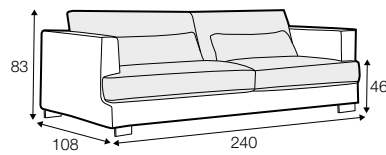

LUX lux

COVERS

FC fixed

LC loose

SPECIAL

modular
system

All drawings shown height with leg no. 105 H-10.

armchair

armchair wide

footstool 95x80

footstool 105x90

footstool 120x90

2 seater

3 seater / or 3 seater divided

set 1

3 seater left + armchair wide right

set 2 right / or left

2 seater left / or right + divan right / or left

set 3 right / or left

3 seater left / or right + divan right / or left

set 4 right / or left

2 seater left / or right + armchair without armrests + divan right / or left