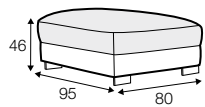

LUX lux

COVERS

FC fixed

LC loose

SPECIAL

modular
system

All drawings shown height with leg no. 105 H-10.

armchair

armchair wide

footstool 95x80

footstool 105x90

footstool 120x90

2 seater

3 seater / or 3 seater divided

set 1

3 seater left + armchair wide right

set 2 right / or left

2 seater left / or right + divan right / or left

set 3 right / or left

3 seater left / or right + divan right / or left

set 4 right / or left

2 seater left / or right + armchair without armrests + divan right / or left