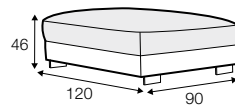

LUX lux

COVERS

FC fixed

LC loose

SPECIAL

modular
system

All drawings shown height with leg no. 105 H-10.

armchair

armchair wide

footstool 95x80

footstool 105x90

footstool 120x90

2 seater

3 seater / or 3 seater divided

set 1

3 seater left + armchair wide right