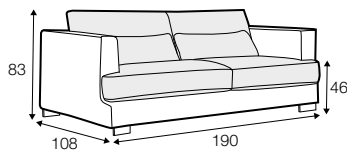

LUX lux

COVERS

FC fixed

LC loose

SPECIAL

modular
system

All drawings shown height with leg no. 105 H-10.

armchair

armchair wide

footstool 95x80

footstool 105x90

footstool 120x90

2 seater

3 seater / or 3 seater divided

set 1

3 seater left + armchair wide right

set 2 right / or left

2 seater left / or right + divan right / or left

set 3 right / or left

3 seater left / or right + divan right / or left

set 4 right / or left

2 seater left / or right + armchair without armrests + divan right / or left