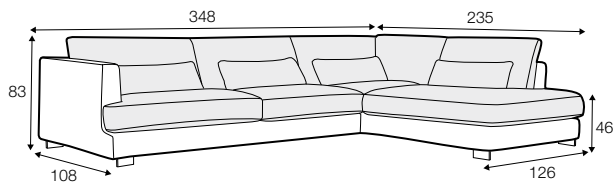

LUX lux

COVERS

FC fixed

LC loose

SPECIAL

modular
system

All drawings shown height with leg no. 105 H-10.

armchair

armchair wide

footstool 95x80

footstool 105x90

footstool 120x90

2 seater

3 seater / or 3 seater divided

set 1

3 seater left + armchair wide right

set 2 right / or left

2 seater left / or right + divan right / or left

set 3 right / or left

3 seater left / or right + divan right / or left

set 4 right / or left

2 seater left / or right + armchair without armrests + divan right / or left