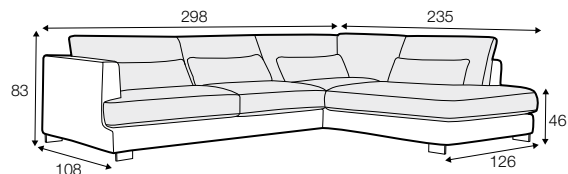

LUX lux

COVERS

FC fixed

LC loose

SPECIAL

modular
system

All drawings shown height with leg no. 105 H-10.

armchair

armchair wide

footstool 95x80

footstool 105x90

footstool 120x90

2 seater

3 seater / or 3 seater divided

set 1

3 seater left + armchair wide right

set 2 right / or left

2 seater left / or right + divan right / or left

set 3 right / or left

3 seater left / or right + divan right / or left

set 4 right / or left

2 seater left / or right + armchair without armrests + divan right / or left