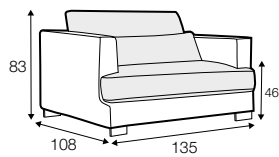

LUX lux

COVERS

FC fixed

LC loose

SPECIAL

modular
system

All drawings shown height with leg no. 105 H-10.

armchair

armchair wide

footstool 95x80

footstool 105x90

footstool 120x90

2 seater

3 seater / or 3 seater divided

set 1

3 seater left + armchair wide right