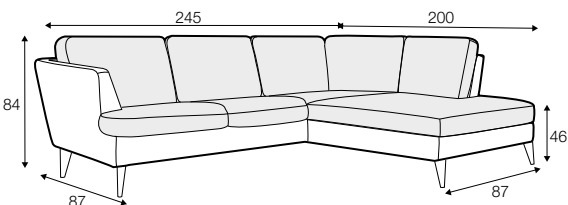

fabric

STD standard

LUX lux

FC fixed

armchair

footstool 55x45

footstool 80x50

2 seater

2,5 seater

3 seater

set 1 right / or left

2 seater left / or right + chaiselongue right / or left

set 2 right / or left

3 seater left / or right + chaiselongue right / or left

set 3 right / or left

2 seater left / or right + divan right / or left

set 4 right / or left

3 seater left / or right + divan right / or left

extra dimensions

depth of seat

accessories

headrest with roll L-50

legs

no. 135
wood