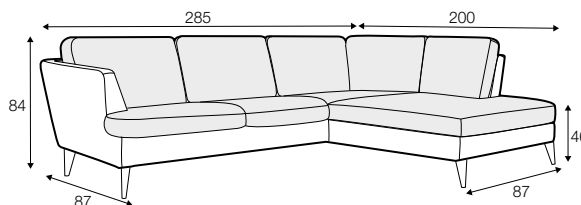

fabric

STD standard

LUX lux

FC fixed

armchair

footstool 55x45

footstool 80x50

2 seater

2,5 seater

3 seater

set 1 right / or left

2 seater left / or right + chaiselongue right / or left

set 2 right / or left

3 seater left / or right + chaiselongue right / or left

set 3 right / or left

2 seater left / or right + divan right / or left

set 4 right / or left

3 seater left / or right + divan right / or left

extra dimensions

depth of seat

accessories

headrest with roll L-50

legs

no. 135
wood