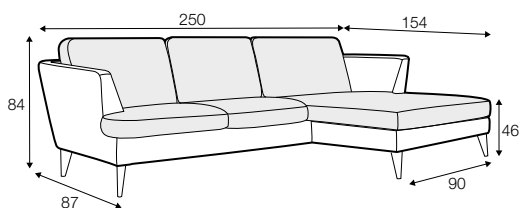

fabric

STD standard

LUX lux

FC fixed

armchair

footstool 55x45

footstool 80x50

2 seater

2,5 seater

3 seater

set 1 right / or left

2 seater left / or right + chaiselongue right / or left

set 2 right / or left

3 seater left / or right + chaiselongue right / or left

set 3 right / or left

2 seater left / or right + divan right / or left

set 4 right / or left

3 seater left / or right + divan right / or left

extra dimensions

depth of seat

accessories

headrest with roll L-50

legs

no. 135
wood