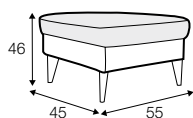

fabric

STD standard

LUX lux

FC fixed

armchair

footstool 55x45

footstool 80x50

2 seater

2,5 seater

3 seater

set 1 right / or left

2 seater left / or right + chaiselongue right / or left

set 2 right / or left

3 seater left / or right + chaiselongue right / or left

set 3 right / or left

2 seater left / or right + divan right / or left

set 4 right / or left

3 seater left / or right + divan right / or left

extra dimensions

depth of seat

accessories

headrest with roll L-50

legs

no. 135
wood