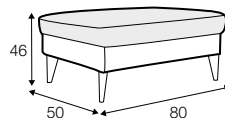

fabric

STD standard

LUX lux

FC fixed

armchair

footstool 55x45

footstool 80x50

2 seater

2,5 seater

3 seater

set 1 right / or left

2 seater left / or right + chaiselongue right / or left

set 2 right / or left

3 seater left / or right + chaiselongue right / or left

set 3 right / or left

2 seater left / or right + divan right / or left

set 4 right / or left

3 seater left / or right + divan right / or left

extra dimensions

depth of seat

accessories

headrest with roll L-50

legs

no. 135
wood