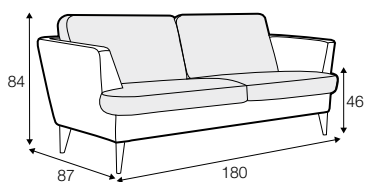

fabric

STD standard

LUX lux

FC fixed

armchair

footstool 55x45

footstool 80x50

2 seater

2,5 seater

3 seater

set 1 right / or left

2 seater left / or right + chaiselongue right / or left

set 2 right / or left

3 seater left / or right + chaiselongue right / or left

set 3 right / or left

2 seater left / or right + divan right / or left

set 4 right / or left

3 seater left / or right + divan right / or left

extra dimensions

depth of seat

accessories

headrest with roll L-50

legs

no. 135
wood