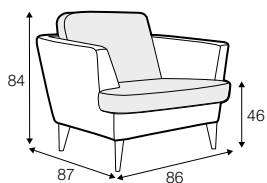

fabric

STD standard

LUX lux

FC fixed

armchair

footstool 55x45

footstool 80x50

2 seater

2,5 seater

3 seater

set 1 right / or left

2 seater left / or right + chaiselongue right / or left

set 2 right / or left

3 seater left / or right + chaiselongue right / or left

set 3 right / or left

2 seater left / or right + divan right / or left

set 4 right / or left

3 seater left / or right + divan right / or left

extra dimensions

depth of seat

accessories

headrest with roll L-50

legs

no. 135
wood