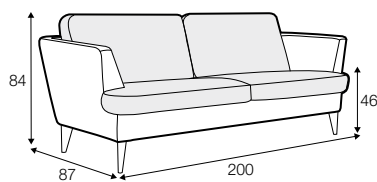

fabric

STD standard

LUX lux

FC fixed

armchair

footstool 55x45

footstool 80x50

2 seater

2,5 seater

3 seater

set 1 right / or left

2 seater left / or right + chaiselongue right / or left

set 2 right / or left

3 seater left / or right + chaiselongue right / or left

set 3 right / or left

2 seater left / or right + divan right / or left

set 4 right / or left

3 seater left / or right + divan right / or left

extra dimensions

depth of seat

accessories

headrest with roll L-50

legs

no. 135
wood