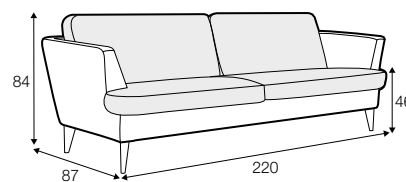

fabric

STD standard

LUX lux

FC fixed

armchair

footstool 55x45

footstool 80x50

2 seater

2,5 seater

3 seater

set 1 right / or left

2 seater left / or right + chaiselongue right / or left

set 2 right / or left

3 seater left / or right + chaiselongue right / or left

set 3 right / or left

2 seater left / or right + divan right / or left

set 4 right / or left

3 seater left / or right + divan right / or left

extra dimensions

depth of seat

accessories

headrest with roll L-50

legs

no. 135
wood