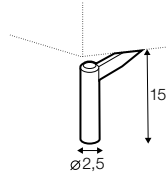

no. 145A
metal chrome,
painted black