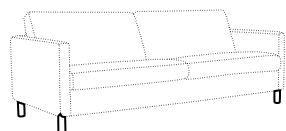

accessories

cushion

headrest with roll L-60

armrest I

armrest II

endpart left / or right

legs

no. 109
wood

no. 195
metal chrome,
painted black

no. 47
metal chrome,
painted black

no. 145A
metal chrome,
painted black

All legs can be fixed to both armrests:

under armrest

under frame