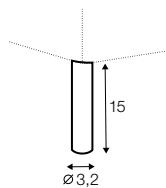

3 seater
without armrests

4 seater divided left / or right

4 seater divided
without armrests

divan right / or left

bench right / or left

corner 90°

extra dimensions

depth of seat

accessories

cushion

headrest with roll L-60

armrest I

armrest II

endpart left / or right

legs

no. 109
wood