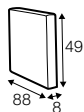

3 seater
without armrests

4 seater divided left / or right

4 seater divided
without armrests

divan right / or left

bench right / or left

corner 90°

extra dimensions

depth of seat

accessories

cushion

headrest with roll L-60

armrest I

armrest II

endpart left / or right

legs

no. 109
wood