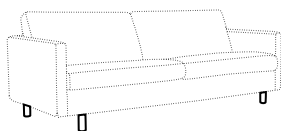

3 seater
without armrests

4 seater divided left / or right

4 seater divided
without armrests

divan right / or left

bench right / or left

corner 90°

extra dimensions

depth of seat

accessories

cushion

headrest with roll L-60

armrest I

armrest II

endpart left / or right

legs

no. 109
wood

no. 195
metal chrome,
painted black

no. 47
metal chrome,
painted black

no. 145A
metal chrome,
painted black

All legs can be fixed to both armrests:

under armrest

under frame