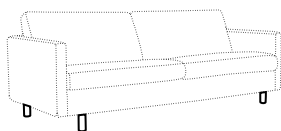

divan right / or left

bench right / or left

corner 90°

extra dimensions

depth of seat

accessories

cushion

headrest with roll L-60

armrest I

armrest II

endpart left / or right

legs

no. 109
wood

no. 195
metal chrome,
painted black

no. 47
metal chrome,
painted black

no. 145A
metal chrome,
painted black

All legs can be fixed to both armrests:

under armrest

under frame