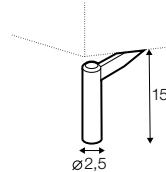

divan right / or left

bench right / or left

corner 90°

extra dimensions

depth of seat

accessories

cushion

headrest with roll L-60

armrest I

armrest II

endpart left / or right

legs

no. 109
wood

no. 195
metal chrome,
painted black

no. 47
metal chrome,
painted black

no. 145A
metal chrome,
painted black