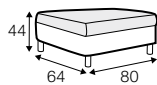

LUX lux

PLUS plus

CLS classic

COVERS

FC fixed

LC loose

LCV loose with velcro

SPECIAL

modular
system

Drawing show combinations with armrest I. Combinantons with other armrest are properly longer or shorter in width.

armchair

footstool 80x64

2 seater

2,5 seater

3 seater

4 seater divided

divan right / or left

bench right / or left

corner 90°

extra dimensions

depth of seat

accessories

cushion

headrest with roll L-60