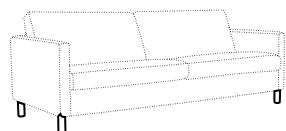

divan right / or left

bench right / or left

corner 90°

extra dimensions

depth of seat

accessories

cushion

headrest with roll L-60

armrest I

armrest II

endpart left / or right

legs

no. 109
wood

no. 195
metal chrome,
painted black

no. 47
metal chrome,
painted black

no. 145A
metal chrome,
painted black

All legs can be fixed to both armrests:

under armrest

under frame