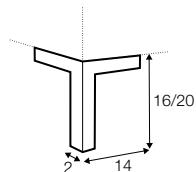

divan right / or left

bench right / or left

corner 90°

extra dimensions

depth of seat

accessories

cushion

headrest with roll L-60

armrest I

armrest II

endpart left / or right

legs

no. 109
wood

no. 195
metal chrome,
painted black

no. 47
metal chrome,
painted black

no. 145A
metal chrome,
painted black