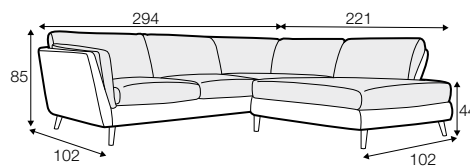

CLS classic

COVERS

FC fixed

LCV loose with velcro

SPECIAL

modular system

Drawings shown height with leg no. 141A H-14.

armchair

armchair wide

footstool 90x70

2 seater

3 seater

3XL seater (divided, two cushions)

3XL seater (divided, three cushions)

set 1 right / or left
2 seater left / or right + chaiselongue right / or left

set 2 right / or left
3 seater left / or right + chaiselongue wide right / or left

set 3 right / or left
2 seater left / or right + divan right / or left

set 4 right / or left
3 seater left / or right + divan right / or left

set 5 right / or left
3 seater left / or right + cozy corner right / or left

set 6
divan left + 2 seater without armrests + divan right

set 7 right / or left
chaiselongue left / or right + 2 seater without armrests + divan right / or left

set 8 right / or left
3 seater left / or right + corner 90° no. 1 + 2 seater right / or left