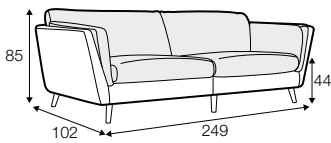

CLS classic

COVERS

FC fixed

LCV loose with velcro

SPECIAL

modular system

Drawings shown height with leg no. 141A H-14.

armchair

armchair wide

footstool 90x70

2 seater

3 seater

3XL seater (divided, two cushions)

3XL seater (divided, three cushions)

set 1 right / or left
2 seater left / or right + chaiselongue right / or left

set 2 right / or left
3 seater left / or right + chaiselongue wide right / or left

set 3 right / or left
2 seater left / or right + divan right / or left

set 4 right / or left
3 seater left / or right + divan right / or left

set 5 right / or left
3 seater left / or right + cozy corner right / or left

set 6
divan left + 2 seater without armrests + divan right

set 7 right / or left
chaiselongue left / or right + 2 seater without armrests + divan right / or left

set 8 right / or left
3 seater left / or right + corner 90° no. 1 + 2 seater right / or left