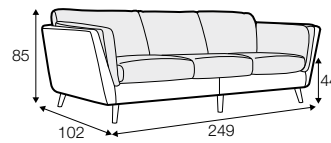

CLS classic

COVERS

FC fixed

LCV loose with velcro

SPECIAL

modular system

Drawings shown height with leg no. 141A H-14.

armchair

armchair wide

footstool 90x70

2 seater

3 seater

3XL seater (divided, two cushions)

3XL seater (divided, three cushions)

set 1 right / or left
2 seater left / or right + chaiselongue right / or left

set 2 right / or left
3 seater left / or right + chaiselongue wide right / or left

set 3 right / or left
2 seater left / or right + divan right / or left

set 4 right / or left
3 seater left / or right + divan right / or left

set 5 right / or left
3 seater left / or right + cozy corner right / or left

set 6
divan left + 2 seater without armrests + divan right

set 7 right / or left
chaiselongue left / or right + 2 seater without armrests + divan right / or left

set 8 right / or left
3 seater left / or right + corner 90° no. 1 + 2 seater right / or left