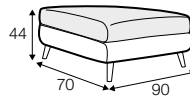

CLS classic

COVERS

FC fixed

LCV loose with velcro

SPECIAL

modular system

Drawings shown height with leg no. 141A H-14.

armchair

armchair wide

footstool 90x70

2 seater

3 seater

3XL seater (divided, two cushions)

3XL seater (divided, three cushions)

set 1 right / or left
2 seater left / or right + chaiselongue right / or left

set 2 right / or left
3 seater left / or right + chaiselongue wide right / or left

set 3 right / or left
2 seater left / or right + divan right / or left

set 4 right / or left
3 seater left / or right + divan right / or left

set 5 right / or left
3 seater left / or right + cozy corner right / or left

set 6
divan left + 2 seater without armrests + divan right

set 7 right / or left
chaiselongue left / or right + 2 seater without armrests + divan right / or left

set 8 right / or left
3 seater left / or right + corner 90° no. 1 + 2 seater right / or left