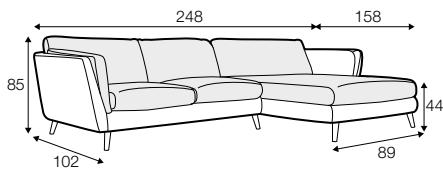

CLS classic

COVERS

FC fixed

LCV loose with velcro

SPECIAL

modular system

Drawings shown height with leg no. 141A H-14.

armchair

armchair wide

footstool 90x70

2 seater

3 seater

3XL seater (divided, two cushions)

3XL seater (divided, three cushions)

set 1 right / or left
2 seater left / or right + chaiselongue right / or left

set 2 right / or left
3 seater left / or right + chaiselongue wide right / or left

set 3 right / or left
2 seater left / or right + divan right / or left

set 4 right / or left
3 seater left / or right + divan right / or left

set 5 right / or left
3 seater left / or right + cozy corner right / or left

set 6
divan left + 2 seater without armrests + divan right

set 7 right / or left
chaiselongue left / or right + 2 seater without armrests + divan right / or left

set 8 right / or left
3 seater left / or right + corner 90° no. 1 + 2 seater right / or left