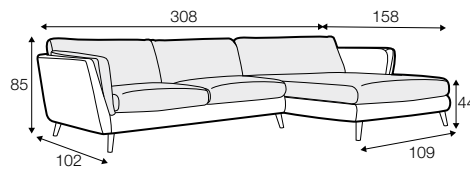

CLS classic

COVERS

FC fixed

LCV loose with velcro

SPECIAL

modular system

Drawings shown height with leg no. 141A H-14.

armchair

armchair wide

footstool 90x70

2 seater

3 seater

3XL seater (divided, two cushions)

3XL seater (divided, three cushions)

set 1 right / or left
2 seater left / or right + chaiselongue right / or left

set 2 right / or left
3 seater left / or right + chaiselongue wide right / or left

set 3 right / or left
2 seater left / or right + divan right / or left

set 4 right / or left
3 seater left / or right + divan right / or left

set 5 right / or left
3 seater left / or right + cozy corner right / or left

set 6
divan left + 2 seater without armrests + divan right

set 7 right / or left
chaiselongue left / or right + 2 seater without armrests + divan right / or left

set 8 right / or left
3 seater left / or right + corner 90° no. 1 + 2 seater right / or left