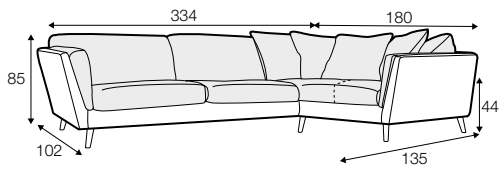

CLS classic

COVERS

FC fixed

LCV loose with velcro

SPECIAL

modular system

Drawings shown height with leg no. 141A H-14.

armchair

armchair wide

footstool 90x70

2 seater

3 seater

3XL seater (divided, two cushions)

3XL seater (divided, three cushions)

set 1 right / or left
2 seater left / or right + chaiselongue right / or left

set 2 right / or left
3 seater left / or right + chaiselongue wide right / or left

set 3 right / or left
2 seater left / or right + divan right / or left

set 4 right / or left
3 seater left / or right + divan right / or left

set 5 right / or left
3 seater left / or right + cozy corner right / or left

set 6
divan left + 2 seater without armrests + divan right

set 7 right / or left
chaiselongue left / or right + 2 seater without armrests + divan right / or left

set 8 right / or left
3 seater left / or right + corner 90° no. 1 + 2 seater right / or left