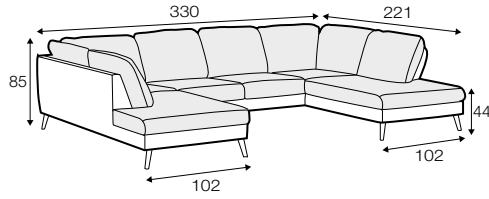

CLS classic

COVERS

FC fixed

LCV loose with velcro

SPECIAL

modular system

Drawings shown height with leg no. 141A H-14.

armchair

armchair wide

footstool 90x70

2 seater

3 seater

3XL seater (divided, two cushions)

3XL seater (divided, three cushions)

set 1 right / or left
2 seater left / or right + chaiselongue right / or left

set 2 right / or left
3 seater left / or right + chaiselongue wide right / or left

set 3 right / or left
2 seater left / or right + divan right / or left

set 4 right / or left
3 seater left / or right + divan right / or left

set 5 right / or left
3 seater left / or right + cozy corner right / or left

set 6
divan left + 2 seater without armrests + divan right

set 7 right / or left
chaiselongue left / or right + 2 seater without armrests + divan right / or left

set 8 right / or left
3 seater left / or right + corner 90° no. 1 + 2 seater right / or left