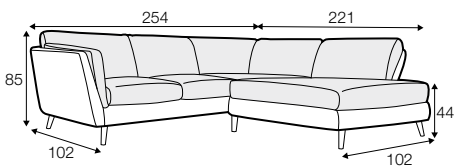

CLS classic

COVERS

FC fixed

LCV loose with velcro

SPECIAL

modular system

Drawings shown height with leg no. 141A H-14.

armchair

armchair wide

footstool 90x70

2 seater

3 seater

3XL seater (divided, two cushions)

3XL seater (divided, three cushions)

set 1 right / or left
2 seater left / or right + chaiselongue right / or left

set 2 right / or left
3 seater left / or right + chaiselongue wide right / or left

set 3 right / or left
2 seater left / or right + divan right / or left

set 4 right / or left
3 seater left / or right + divan right / or left

set 5 right / or left
3 seater left / or right + cozy corner right / or left

set 6
divan left + 2 seater without armrests + divan right

set 7 right / or left
chaiselongue left / or right + 2 seater without armrests + divan right / or left

set 8 right / or left
3 seater left / or right + corner 90° no. 1 + 2 seater right / or left