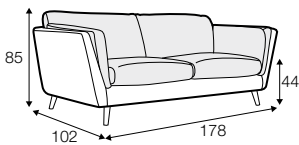

CLS classic

COVERS

FC fixed

LCV loose with velcro

SPECIAL

modular system

Drawings shown height with leg no. 141A H-14.

armchair

armchair wide

footstool 90x70

2 seater

3 seater

3XL seater (divided, two cushions)

3XL seater (divided, three cushions)

set 1 right / or left
2 seater left / or right + chaiselongue right / or left

set 2 right / or left
3 seater left / or right + chaiselongue wide right / or left

set 3 right / or left
2 seater left / or right + divan right / or left

set 4 right / or left
3 seater left / or right + divan right / or left

set 5 right / or left
3 seater left / or right + cozy corner right / or left