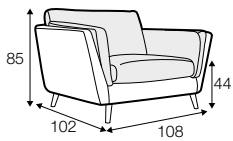

CLS classic

COVERS

FC fixed

LCV loose with velcro

SPECIAL

modular system

Drawings shown height with leg no. 141A H-14.

armchair

armchair wide

footstool 90x70

2 seater

3 seater

3XL seater (divided, two cushions)

3XL seater (divided, three cushions)

set 1 right / or left
2 seater left / or right + chaiselongue right / or left

set 2 right / or left
3 seater left / or right + chaiselongue wide right / or left

set 3 right / or left
2 seater left / or right + divan right / or left

set 4 right / or left
3 seater left / or right + divan right / or left

set 5 right / or left
3 seater left / or right + cozy corner right / or left

set 6
divan left + 2 seater without armrests + divan right

set 7 right / or left
chaiselongue left / or right + 2 seater without armrests + divan right / or left

set 8 right / or left
3 seater left / or right + corner 90° no. 1 + 2 seater right / or left