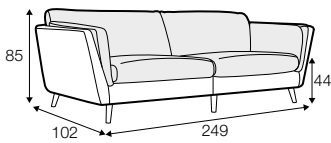

classic

COVERS

fixed

loose with velcro

SPECIAL

modular system

Drawings shown height with leg no. 141A H-14.

armchair

armchair wide

footstool 90x70

2 seater

3 seater

3XL seater (divided, two cushions)

3XL seater (divided, three cushions)

set 1 right / or left

2 seater left / or right + chaiselongue right / or left

set 2 right / or left

3 seater left / or right + chaiselongue wide right / or left

set 3 right / or left

2 seater left / or right + divan right / or left

set 4 right / or left

3 seater left / or right + divan right / or left

set 5 right / or left
3 seater left / or right + cozy corner right / or left

set 6
divan left + 2 seater without armrests + divan right

set 7 right / or left
chaiselongue left / or right + 2 seater without armrests + divan right / or left