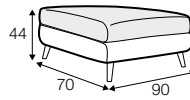

classic

COVERS

fixed

loose with velcro

SPECIAL

modular system

Drawings shown height with leg no. 141A H-14.

armchair

armchair wide

footstool 90x70

2 seater

3 seater

3XL seater (divided, two cushions)

3XL seater (divided, three cushions)

set 1 right / or left

2 seater left / or right + chaiselongue right / or left

set 2 right / or left

3 seater left / or right + chaiselongue wide right / or left

set 3 right / or left

2 seater left / or right + divan right / or left

set 4 right / or left

3 seater left / or right + divan right / or left