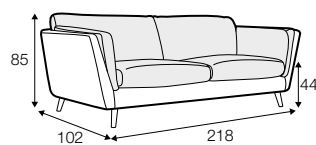

classic

COVERS

fixed

loose with velcro

SPECIAL

modular system

Drawings shown height with leg no. 141A H-14.

armchair

armchair wide

footstool 90x70

2 seater

3 seater

3XL seater (divided, two cushions)

3XL seater (divided, three cushions)

set 1 right / or left

2 seater left / or right + chaiselongue right / or left