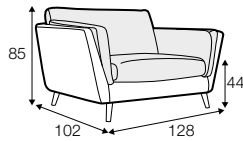

classic

COVERS

fixed

loose with velcro

SPECIAL

modular system

Drawings shown height with leg no. 141A H-14.

armchair

armchair wide

footstool 90x70

2 seater

3 seater

3XL seater (divided, two cushions)

3XL seater (divided, three cushions)

set 1 right / or left

2 seater left / or right + chaiselongue right / or left