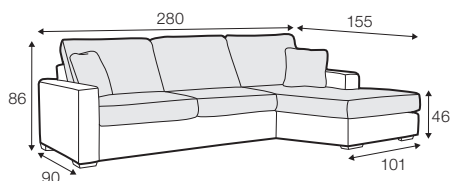

COVERS

FC fixed

armchair

footstool 82x62

2 seater

2,5 seater

3 seater

3,5 seater

set 1 right / or left
3 seater left / or right
+ chaiselongue right / or left

example of leather cover
2 seater

extra dimensions

depth of seat

no. 24B
wood