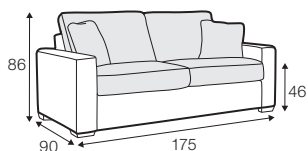

COVERS

FC fixed

armchair

footstool 82x62

2 seater

2,5 seater

3 seater

3,5 seater

set 1 right / or left
3 seater left / or right
+ chaiselongue right / or left

example of leather cover
2 seater

extra dimensions

depth of seat

no. 24B
wood