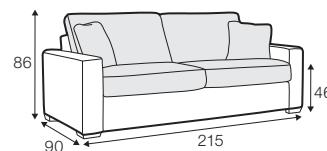

COVERS

FC fixed

armchair

footstool 82x62

2 seater

2,5 seater

3 seater

3,5 seater

set 1 right / or left
3 seater left / or right
+ chaiselongue right / or left

example of leather cover
2 seater

extra dimensions

depth of seat

no. 24B
wood