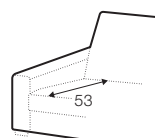

COVERS

FC fixed

armchair

footstool 82x62

2 seater

2,5 seater

3 seater

3,5 seater

set 1 right / or left
3 seater left / or right
+ chaiselongue right / or left

example of leather cover
2 seater

extra dimensions

depth of seat

no. 24B
wood