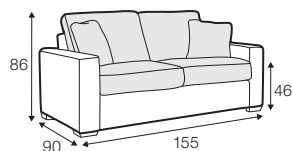

COVERS

FC fixed

armchair

footstool 82x62

2 seater

2,5 seater

3 seater

3,5 seater

set 1 right / or left
3 seater left / or right
+ chaiselongue right / or left

example of leather cover
2 seater

extra dimensions

depth of seat

no. 24B
wood