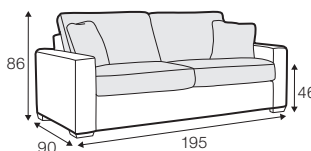

COVERS

FC fixed

armchair

footstool 82x62

2 seater

2,5 seater

3 seater

3,5 seater

set 1 right / or left
3 seater left / or right
+ chaiselongue right / or left

example of leather cover
2 seater

extra dimensions

depth of seat

no. 24B
wood