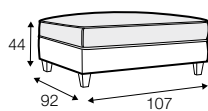

LUX lux

FC fixed

LC loose

modular system

Drawings shown height with leg no. 12 H-8.

footstool 97x82

footstool 107x92

footstool 122x92

2 seater

2,5 seater

3 seater / or 3 seater divided

set 1
3 seater left + armchair wide right

set 2 right / or left
2 seater left / or right + divan right / or left

set 3 right / or left
3 seater left / or right + divan right / or left