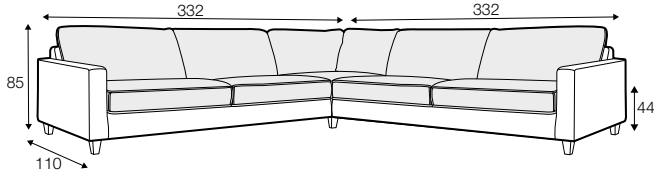

LUX lux

FC fixed

LC loose

modular system

Drawings shown height with leg no. 12 H-8.

footstool 97x82

footstool 107x92

footstool 122x92

2 seater

2,5 seater

3 seater / or 3 seater divided

set 1
3 seater left + armchair wide right

set 2 right / or left
2 seater left / or right + divan right / or left

set 3 right / or left
3 seater left / or right + divan right / or left

set 4 right / or left
2 seater left / or right + armchair without armrests + divan right / or left

set 5 right / or left
3 seater left / or right + armchair wide without armrests + divan right / or left

set 6
divan left + 3 seater without armrests + divan right

set 7 right / or left
3 seater left / or right + corner 90° + armchair wide right / or left

set 8
3 seater left + corner 90° + 3 seater right

set 9 right / or left
3 seater left / or right + corner 90° + bench right / or left