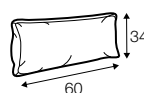

3 seater left / or right

3 seater without armrests

bench right / or left

divan right / or left

corner 90°

extra dimensions

depth of seat

accessories

cushion
40x40

cushion
50x30

cushion 103x34
armchair wide (1 cushion)
3 seater (2 cushions)

cushion 88x34
armchair (1 cushion)
2,5 seater (2 cushions)
divan (1 cushion)
bench (1 cushion)

cushion 78x34
2 seater (2 cushions)