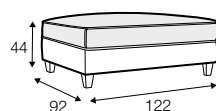

LUX lux

FC fixed

LC loose

modular system

Drawings shown height with leg no. 12 H-8.

footstool 97x82

footstool 107x92

footstool 122x92

2 seater

2,5 seater

3 seater / or 3 seater divided

set 1
3 seater left + armchair wide right

set 2 right / or left
2 seater left / or right + divan right / or left

set 3 right / or left
3 seater left / or right + divan right / or left