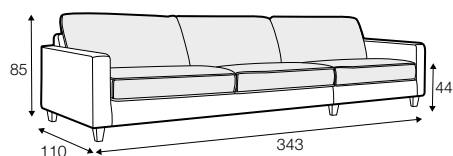

LUX lux

FC fixed

LC loose

modular system

Drawings shown height with leg no. 12 H-8.

footstool 97x82

footstool 107x92

footstool 122x92

2 seater

2,5 seater

3 seater / or 3 seater divided

set 1
3 seater left + armchair wide right

set 2 right / or left
2 seater left / or right + divan right / or left

set 3 right / or left
3 seater left / or right + divan right / or left

3 seater left / or right

3 seater without armrests

bench right / or left

divan right / or left

corner 90°

extra dimensions

depth of seat

accessories