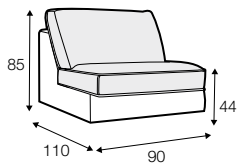

armchair
without armrests