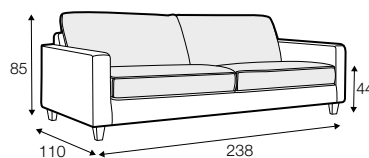

LUX lux

FC fixed

LC loose

modular system

Drawings shown height with leg no. 12 H-8.

footstool 97x82

footstool 107x92

footstool 122x92

2 seater

2,5 seater

3 seater / or 3 seater divided

set 1
3 seater left + armchair wide right

set 2 right / or left
2 seater left / or right + divan right / or left

set 3 right / or left
3 seater left / or right + divan right / or left

set 4 right / or left
2 seater left / or right + armchair without armrests + divan right / or left

set 5 right / or left
3 seater left / or right + armchair wide without armrests + divan right / or left