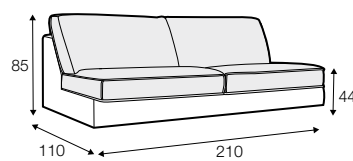

LUX lux

FC fixed

LC loose

modular system

Drawings shown height with leg no. 12 H-8.

footstool 97x82

footstool 107x92

footstool 122x92

set 6
divan left + 3 seater without armrests + divan right

set 7 right / or left
3 seater left / or right + corner 90° + armchair wide right / or left

set 8
3 seater left + corner 90° + 3 seater right

set 9 right / or left
3 seater left / or right + corner 90° + bench right / or left

modular system

elements of the modular system

armchair left / or right

armchair
without armrests

armchair wide left / or right

armchair wide
without armrests

2 seater left / or right

2 seater without armrests

3 seater left / or right

3 seater without armrests

bench right / or left

divan right / or left

corner 90°

extra dimensions

depth of seat

accessories