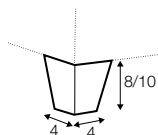

extra dimensions

accessories

1 pc. cushion 88x43 and 2 pcs. cushions 60x34 for divan need to be ordered separately.

legs

no. 12
wood