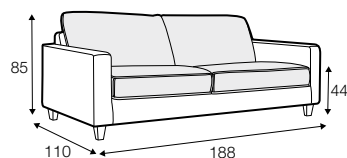

LUX lux

FC fixed

LC loose

modular system

Drawings shown height with leg no. 12 H-8.

footstool 97x82

footstool 107x92

footstool 122x92

2 seater

2,5 seater

3 seater / or 3 seater divided

set 1
3 seater left + armchair wide right

set 2 right / or left
2 seater left / or right + divan right / or left

set 3 right / or left
3 seater left / or right + divan right / or left

set 6
divan left + 3 seater without armrests + divan right

set 7 right / or left
3 seater left / or right + corner 90° + armchair wide right / or left

set 8
3 seater left + corner 90° + 3 seater right

set 9 right / or left
3 seater left / or right + corner 90° + bench right / or left