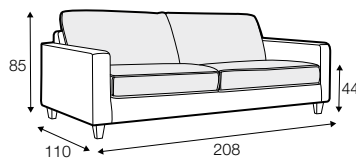

LUX lux

FC fixed

LC loose

modular system

Drawings shown height with leg no. 12 H-8.

footstool 97x82

footstool 107x92

footstool 122x92

2 seater

2,5 seater

3 seater / or 3 seater divided

set 1
3 seater left + armchair wide right

set 2 right / or left
2 seater left / or right + divan right / or left

set 3 right / or left
3 seater left / or right + divan right / or left