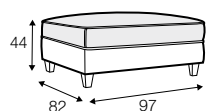

LUX lux

FC fixed

LC loose

modular system

Drawings shown height with leg no. 12 H-8.

footstool 97x82

footstool 107x92

footstool 122x92

2 seater

2,5 seater

3 seater / or 3 seater divided

set 1
3 seater left + armchair wide right

set 2 right / or left
2 seater left / or right + divan right / or left

set 3 right / or left
3 seater left / or right + divan right / or left