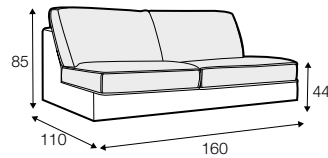

LUX lux

FC fixed

LC loose

modular system

Drawings shown height with leg no. 12 H-8.

footstool 97x82

footstool 107x92

footstool 122x92

set 6
divan left + 3 seater without armrests + divan right

set 7 right / or left
3 seater left / or right + corner 90° + armchair wide right / or left

set 8
3 seater left + corner 90° + 3 seater right

set 9 right / or left
3 seater left / or right + corner 90° + bench right / or left

modular system

elements of the modular system

armchair left / or right

armchair
without armrests

armchair wide left / or right

armchair wide
without armrests

2 seater left / or right

2 seater without armrests

3 seater left / or right

3 seater without armrests

bench right / or left

divan right / or left

corner 90°

extra dimensions

depth of seat

accessories