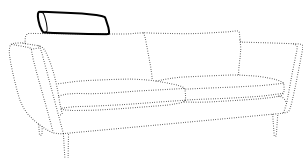

set 5 right / or left
chaiselongue left / or right + 2 seater without armrests
+ divan right/or left

set 6 right / or left
3 seater left / or right + corner 90° + 2 seater right / or left

elements of the modular system

2 seater left / or right

2 seater without armrests

3 seater left / or right

3 seater without armrests

element 125 left / or right

corner 90°

chaiselongue right / or left

chaiselongue wide right / or left

divan right / or left

extra dimensions

depth of sofas

depth of armchair

accessories

headrest L-62

headrest L-77

endpart left / or right

armrest protection

legs

no. 186
wood

sofas H-19
footstool for armchair H-19
armchair: front H-21 back H-19
corner, divan: H-19

no. 160
metal chrome,
painted black

sofas H-20
footstool for armchair H-20
armchair: front H-22 back H-20
divan: front H-20 back 160A H-20
corner 160A H-20