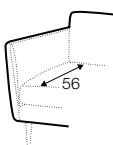

set 2 right / or left

3 seater left / or right + chaiselongue wide right / or left

set 3 right / or left

2 seater left / or right + divan right / or left

set 4 right / or left

3 seater left / or right + divan right / or left

set 5 right / or left
chaiselongue left / or right + 2 seater without armrests
+ divan right/or left

set 6 right / or left
3 seater left / or right + corner 90° + 2 seater right / or left

elements of the modular system

2 seater left / or right

2 seater without armrests

3 seater left / or right

3 seater without armrests

element 125 left / or right

corner 90°

chaiselongue right / or left

chaiselongue wide right / or left

divan right / or left

extra dimensions

depth of sofas

depth of armchair

accessories

headrest L-62

headrest L-77

endpart left / or right