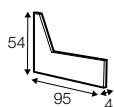

set 5 right / or left
chaiselongue left / or right + 2 seater without armrests
+ divan right/or left

set 6 right / or left
3 seater left / or right + corner 90° + 2 seater right / or left

elements of the modular system

2 seater left / or right

2 seater without armrests

3 seater left / or right

3 seater without armrests

element 125 left / or right

corner 90°

chaiselongue right / or left

chaiselongue wide right / or left

divan right / or left

extra dimensions

depth of sofas

depth of armchair

accessories

headrest L-62

headrest L-77

endpart left / or right