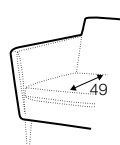

set 2 right / or left

3 seater left / or right + chaiselongue wide right / or left

set 3 right / or left

2 seater left / or right + divan right / or left

set 4 right / or left

3 seater left / or right + divan right / or left

set 5 right / or left
chaiselongue left / or right + 2 seater without armrests
+ divan right/or left

set 6 right / or left
3 seater left / or right + corner 90° + 2 seater right / or left

elements of the modular system

2 seater left / or right

2 seater without armrests

3 seater left / or right

3 seater without armrests

element 125 left / or right

corner 90°

chaiselongue right / or left

chaiselongue wide right / or left

divan right / or left

extra dimensions

depth of sofas

depth of armchair

accessories

headrest L-62

headrest L-77

endpart left / or right