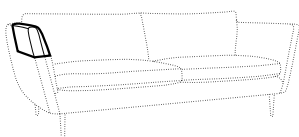

set 5 right / or left
chaiselongue left / or right + 2 seater without armrests
+ divan right/or left

set 6 right / or left
3 seater left / or right + corner 90° + 2 seater right / or left

elements of the modular system

2 seater left / or right

2 seater without armrests

3 seater left / or right

3 seater without armrests

element 125 left / or right

corner 90°

chaiselongue right / or left

chaiselongue wide right / or left

divan right / or left

extra dimensions

depth of sofas

depth of armchair

accessories

headrest L-62

headrest L-77

endpart left / or right