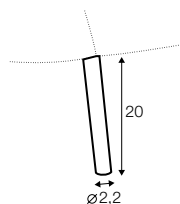

divan right / or left

extra dimensions

depth of sofas

depth of armchair

accessories

headrest L-62

headrest L-77

endpart left / or right

armrest protection

legs

no. 186
wood

sofas H-19
footstool for armchair H-19
armchair: front H-21 back H-19
corner, divan: H-19

no. 160
metal chrome,
painted black

sofas H-20
footstool for armchair H-20
armchair: front H-22 back H-20
divan: front H-20 back 160A H-20
corner 160A H-20