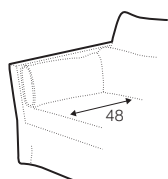

LC loose

footstool 82x50

footstool 135x50

footstool box 135x50

2 seater

3 seater

4 seater divided

set 1 right / or left

2 seater left / or right + divan right / or left

set 2 right / or left

3 seater left / or right + divan right / or left

set 3 right / or left

4 seater divided left / or right + divan right / or left

extra dimensions

depth of seat

depth of seat
without cushion

legs

no. 58A
wood

no. 37C
plastic
only for footstool with box