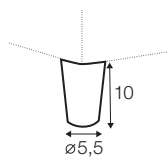

LC loose

footstool 82x50

footstool 135x50

footstool box 135x50

2 seater

3 seater

4 seater divided

set 1 right / or left

2 seater left / or right + divan right / or left

set 2 right / or left

3 seater left / or right + divan right / or left

set 3 right / or left

4 seater divided left / or right + divan right / or left

extra dimensions

depth of seat

depth of seat
without cushion

legs

no. 58A
wood

no. 37C
plastic
only for footstool with box