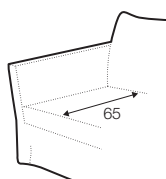

LC loose

footstool 82x50

footstool 135x50

footstool box 135x50

2 seater

3 seater

4 seater divided

set 1 right / or left

2 seater left / or right + divan right / or left

set 2 right / or left

3 seater left / or right + divan right / or left

set 3 right / or left

4 seater divided left / or right + divan right / or left

extra dimensions

depth of seat

depth of seat
without cushion

legs

no. 58A
wood

no. 37C
plastic
only for footstool with box