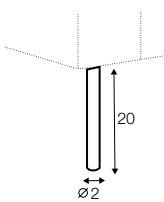

2 seater left / or right

2 seater without armrests

3 seater left / or right

3 seater without armrests

3XL seater left / or right

3XL seater without armrests

chaiselongue right / or left

chaiselongue wide right / or left

divan right / or left

corner 90°

extra dimensions

depth of
armchair seat

depth of
sofa seat

legs

no. 149
metal chrome,
painted black
footstool 66x48

no. 150A
metal chrome,
painted black
sofas, set 2, set 3
corner: 150A front, 150D back