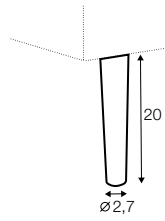

no. 154A
wood
footstool 66x48
armchair:
154A front,
154B back