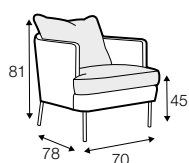

LUX lux

CLS classic

COVERS

FC fixed

LCV loose with velcro

LC loose

modular
system

Loose cover with velcro available only for fabric.
Armchair with detail available only in loose cover.

armchair

armchair in loose cover

To achieve best results we recommend
to choose thin natural fabrics.

footstool \varnothing 96

footstool 90x50

footstool 66x48
only for armchair

elements with small back cushions

2 seater

3 seater

3XL seater

3XL seater round divided

4 seater straight divided

4 seater round divided

set 2 right / or left
2 seater left / or right + chaiselongue wide right / or left

set 3 right / or left
3 seater left / or right + divan right / or left