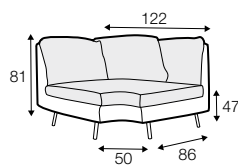

3 seater without armrests

3XL seater left / or right

3XL seater without armrests

chaiselongue right / or left

chaiselongue wide right / or left

divan right / or left

elements of the modular system
elements with big back cushions

2 seater left / or right

2 seater without armrests

3 seater left / or right

3 seater without armrests

3XL seater left / or right

3XL seater without armrests

chaiselongue right / or left

chaiselongue wide right / or left

divan right / or left

corner 90°

extra dimensions

depth of
armchair seat

depth of
sofa seat

legs

no. 149
metal chrome,
painted black
footstool 66x48

no. 150A
metal chrome,
painted black
sofas, set 2, set 3
corner: 150A front, 150D back