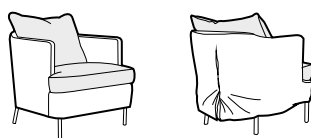

LUX lux

CLS classic

COVERS

FC fixed

LCV loose with velcro

LC loose

modular
system

Loose cover with velcro available only for fabric.
Armchair with detail available only in loose cover.

armchair

armchair in loose cover

To achieve best results we recommend
to choose thin natural fabrics.

footstool \varnothing 96

footstool 90x50

footstool 66x48
only for armchair

elements with small back cushions

2 seater

3 seater

3XL seater

3XL seater round divided

4 seater straight divided

4 seater round divided

set 2 right / or left
2 seater left / or right + chaiselongue wide right / or left

set 3 right / or left
3 seater left / or right + divan right / or left

elements with big back cushions

2 seater

3 seater

3XL seater

3XL seater round divided

4 seater straight divided

4 seater round divided

set 2 right / or left
2 seater left / or right + chaiselongue wide right / or left