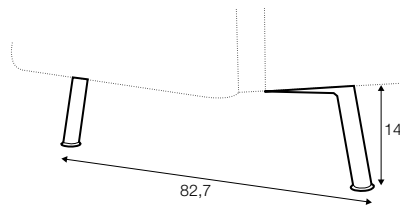

2 seater left / or right

2 seater without armrests

3 seater left / or right

3 seater without armrests

3XL seater left / or right

3XL seater without armrests

chaiselongue right / or left

chaiselongue wide right / or left

divan right / or left

corner 90°

extra dimensions

depth of
armchair seat

depth of
sofa seat

legs

no. 149
metal chrome,
painted black
footstool 66x48

no. 150A
metal chrome,
painted black
sofas, set 2, set 3
corner: 150A front, 150D back