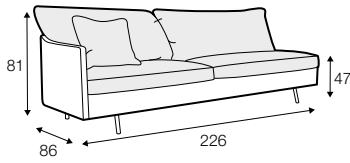

3 seater without armrests

3XL seater left / or right

3XL seater without armrests

chaiselongue right / or left

chaiselongue wide right / or left

divan right / or left

elements of the modular system
elements with big back cushions

2 seater left / or right

2 seater without armrests

3 seater left / or right

3 seater without armrests

3XL seater left / or right

3XL seater without armrests

chaiselongue right / or left

chaiselongue wide right / or left

divan right / or left

corner 90°

extra dimensions

depth of
armchair seat

depth of
sofa seat

legs

no. 149
metal chrome,
painted black
footstool 66x48

no. 150A
metal chrome,
painted black
sofas, set 2, set 3
corner: 150A front, 150D back