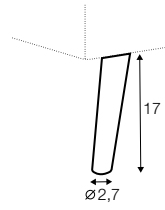

no. 154B
wood
armchair:
154A front,
154B back