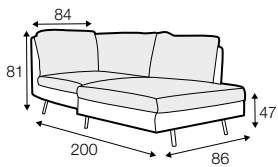

3 seater without armrests

3XL seater left / or right

3XL seater without armrests

chaiselongue right / or left

chaiselongue wide right / or left

divan right / or left

elements of the modular system
elements with big back cushions

2 seater left / or right

2 seater without armrests

3 seater left / or right

3 seater without armrests

3XL seater left / or right

3XL seater without armrests

chaiselongue right / or left

chaiselongue wide right / or left

divan right / or left

corner 90°

extra dimensions

depth of
armchair seat

depth of
sofa seat

legs

no. 149
metal chrome,
painted black
footstool 66x48

no. 150A
metal chrome,
painted black
sofas, set 2, set 3
corner: 150A front, 150D back