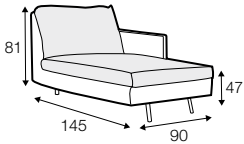

3 seater without armrests

3XL seater left / or right

3XL seater without armrests

chaiselongue right / or left

chaiselongue wide right / or left

divan right / or left

elements of the modular system
elements with big back cushions

2 seater left / or right

2 seater without armrests

3 seater left / or right

3 seater without armrests

3XL seater left / or right

3XL seater without armrests

chaiselongue right / or left

chaiselongue wide right / or left

divan right / or left

corner 90°

extra dimensions

depth of
armchair seat

depth of
sofa seat

legs

no. 149
metal chrome,
painted black
footstool 66x48

no. 150A
metal chrome,
painted black
sofas, set 2, set 3
corner: 150A front, 150D back