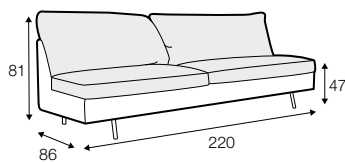

3 seater without armrests

3XL seater left / or right

3XL seater without armrests

chaiselongue right / or left

chaiselongue wide right / or left

divan right / or left

elements of the modular system
elements with big back cushions

2 seater left / or right

2 seater without armrests

3 seater left / or right

3 seater without armrests

3XL seater left / or right

3XL seater without armrests

chaiselongue right / or left

chaiselongue wide right / or left

divan right / or left

corner 90°

extra dimensions

depth of
armchair seat

depth of
sofa seat

legs

no. 149
metal chrome,
painted black
footstool 66x48

no. 150A
metal chrome,
painted black
sofas, set 2, set 3
corner: 150A front, 150D back