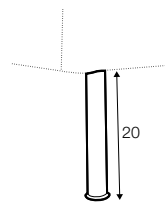

2 seater left / or right

2 seater without armrests

3 seater left / or right

3 seater without armrests

3XL seater left / or right

3XL seater without armrests

chaiselongue right / or left

chaiselongue wide right / or left

divan right / or left

corner 90°

extra dimensions

depth of
armchair seat

depth of
sofa seat

legs

no. 149
metal chrome,
painted black
footstool 66x48

no. 150A
metal chrome,
painted black
sofas, set 2, set 3
corner: 150A front, 150D back