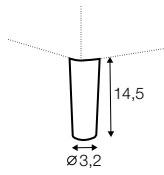

no. 153
wood
sofas, set 2, set 3,
footstool fi 96,
footstool 90x50, corner,
divan, chaiselongues