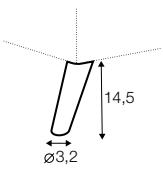

no. 141A
wood
corner