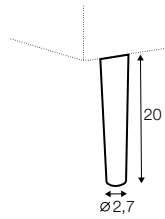

no. 154A
wood
footstool 66x48
armchair:
154A front,
154B back