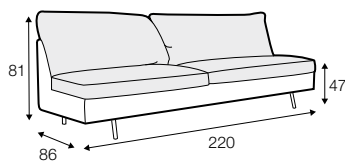

3 seater without armrests

3XL seater left / or right

3XL seater without armrests

chaiselongue right / or left

chaiselongue wide right / or left

divan right / or left

elements of the modular system
elements with big back cushions

2 seater left / or right

2 seater without armrests

3 seater left / or right

3 seater without armrests

3XL seater left / or right

3XL seater without armrests

chaiselongue right / or left

chaiselongue wide right / or left

divan right / or left

corner 90°

extra dimensions

depth of armchair seat

depth of sofa seat

legs

no. 149
metal chrome,
painted black
footstool 66x48

no. 150A
metal chrome,
painted black
sofas, set 2, set 3
corner: 150A front, 150D back