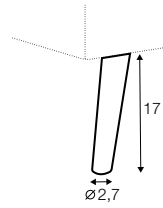

no. 154B
wood
armchair:
154A front,
154B back