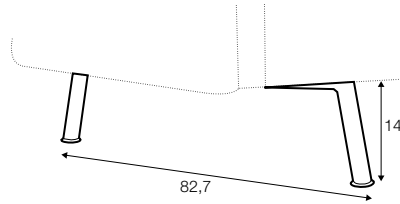

2 seater left / or right

2 seater without armrests

3 seater left / or right

3 seater without armrests

3XL seater left / or right

3XL seater without armrests

chaiselongue right / or left

chaiselongue wide right / or left

divan right / or left

corner 90°

extra dimensions

depth of armchair seat

depth of sofa seat

legs

no. 149
metal chrome,
painted black
footstool 66x48

no. 150A
metal chrome,
painted black
sofas, set 2, set 3
corner: 150A front, 150D back