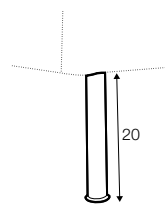

2 seater left / or right

2 seater without armrests

3 seater left / or right

3 seater without armrests

3XL seater left / or right

3XL seater without armrests

chaiselongue right / or left

chaiselongue wide right / or left

divan right / or left

corner 90°

extra dimensions

depth of armchair seat

depth of sofa seat

legs

no. 149
metal chrome,
painted black
footstool 66x48

no. 150A
metal chrome,
painted black
sofas, set 2, set 3
corner: 150A front, 150D back