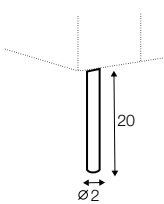

2 seater left / or right

2 seater without armrests

3 seater left / or right

3 seater without armrests

3XL seater left / or right

3XL seater without armrests

chaiselongue right / or left

chaiselongue wide right / or left

divan right / or left

corner 90°

extra dimensions

depth of armchair seat

depth of sofa seat

legs

no. 149
metal chrome,
painted black
footstool 66x48

no. 150A
metal chrome,
painted black
sofas, set 2, set 3
corner: 150A front, 150D back