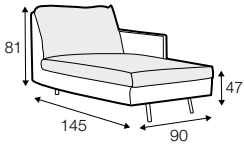

3 seater without armrests

3XL seater left / or right

3XL seater without armrests

chaiselongue right / or left

chaiselongue wide right / or left

divan right / or left

elements of the modular system
elements with big back cushions

2 seater left / or right

2 seater without armrests

3 seater left / or right

3 seater without armrests

3XL seater left / or right

3XL seater without armrests

chaiselongue right / or left

chaiselongue wide right / or left

divan right / or left

corner 90°

extra dimensions

depth of armchair seat

depth of sofa seat

legs

no. 149
metal chrome,
painted black
footstool 66x48

no. 150A
metal chrome,
painted black
sofas, set 2, set 3
corner: 150A front, 150D back