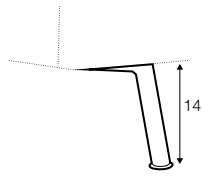

no. 150D
metal chrome,
painted black
footstool 96, footstool 90x50,
divan, chaiselongues