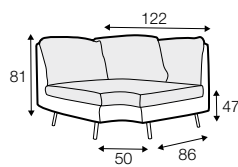

3 seater without armrests

3XL seater left / or right

3XL seater without armrests

chaiselongue right / or left

chaiselongue wide right / or left

divan right / or left

elements of the modular system
elements with big back cushions

2 seater left / or right

2 seater without armrests

3 seater left / or right

3 seater without armrests

3XL seater left / or right

3XL seater without armrests

chaiselongue right / or left

chaiselongue wide right / or left

divan right / or left

corner 90°

extra dimensions

depth of armchair seat

depth of sofa seat

legs

no. 149
metal chrome,
painted black
footstool 66x48

no. 150A
metal chrome,
painted black
sofas, set 2, set 3
corner: 150A front, 150D back