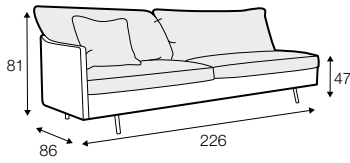

3 seater without armrests

3XL seater left / or right

3XL seater without armrests

chaiselongue right / or left

chaiselongue wide right / or left

divan right / or left

elements of the modular system
elements with big back cushions

2 seater left / or right

2 seater without armrests

3 seater left / or right

3 seater without armrests

3XL seater left / or right

3XL seater without armrests

chaiselongue right / or left

chaiselongue wide right / or left

divan right / or left

corner 90°

extra dimensions

depth of armchair seat

depth of sofa seat

legs

no. 149
metal chrome,
painted black
footstool 66x48

no. 150A
metal chrome,
painted black
sofas, set 2, set 3
corner: 150A front, 150D back