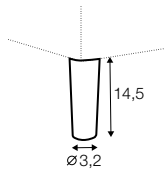

no. 153
wood
sofas, set 2, set 3,
footstool fi 96,
footstool 90x50, corner,
divan, chaiselongues