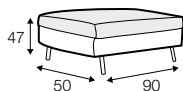

armchair

armchair in loose cover

To achieve best results we recommend
to choose thin natural fabrics.

footstool ø96

footstool 90x50

footstool 66x48
only for armchair

elements with small back cushions

2 seater

3 seater

3XL seater

3XL seater round divided

4 seater straight divided

4 seater round divided

set 2 right / or left
2 seater left / or right + chaiselongue wide right / or left

set 3 right / or left
3 seater left / or right + divan right / or left

elements with big back cushions

2 seater

3 seater

3XL seater

3XL seater round divided

4 seater straight divided

4 seater round divided

set 2 right / or left
2 seater left / or right + chaiselongue wide right / or left