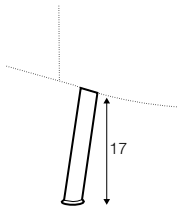

no. 150C
metal chrome,
painted black
armchair: 150B front, 150C back