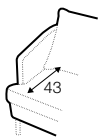

3 seater without armrests

3XL seater left / or right

3XL seater without armrests

chaiselongue right / or left

chaiselongue wide right / or left

divan right / or left

elements of the modular system
elements with big back cushions

2 seater left / or right

2 seater without armrests

3 seater left / or right

3 seater without armrests

3XL seater left / or right

3XL seater without armrests

chaiselongue right / or left

chaiselongue wide right / or left

divan right / or left

corner 90°

extra dimensions

depth of armchair seat

depth of sofa seat

legs

no. 149
metal chrome,
painted black
footstool 66x48

no. 150A
metal chrome,
painted black
sofas, set 2, set 3
corner: 150A front, 150D back