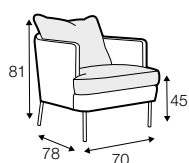

LUX lux

CLS classic

COVERS

FC fixed

LCV loose with velcro

LC loose

modular
system

Loose cover with velcro available only for fabric.
Armchair with detail available only in loose cover.

armchair

armchair in loose cover

To achieve best results we recommend
to choose thin natural fabrics.

footstool ø96

footstool 90x50

footstool 66x48
only for armchair

elements with small back cushions

2 seater

3 seater

3XL seater

3XL seater round divided

4 seater straight divided

4 seater round divided

set 2 right / or left
2 seater left / or right + chaiselongue wide right / or left

set 3 right / or left
3 seater left / or right + divan right / or left