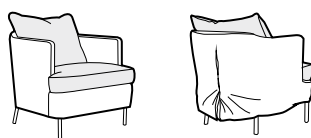

LUX lux

CLS classic

COVERS

FC fixed

LCV loose with velcro

LC loose

modular
system

Loose cover with velcro available only for fabric.
Armchair with detail available only in loose cover.

armchair

armchair in loose cover

To achieve best results we recommend
to choose thin natural fabrics.

footstool ø96

footstool 90x50

footstool 66x48
only for armchair

elements with small back cushions

2 seater

3 seater

3XL seater

3XL seater round divided

4 seater straight divided

4 seater round divided

set 2 right / or left
2 seater left / or right + chaiselongue wide right / or left

set 3 right / or left
3 seater left / or right + divan right / or left

elements with big back cushions

2 seater

3 seater

3XL seater

3XL seater round divided

4 seater straight divided

4 seater round divided

set 2 right / or left
2 seater left / or right + chaiselongue wide right / or left