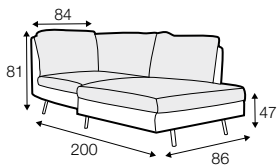

3 seater without armrests

3XL seater left / or right

3XL seater without armrests

chaiselongue right / or left

chaiselongue wide right / or left

divan right / or left

elements of the modular system
elements with big back cushions

2 seater left / or right

2 seater without armrests

3 seater left / or right

3 seater without armrests

3XL seater left / or right

3XL seater without armrests

chaiselongue right / or left

chaiselongue wide right / or left

divan right / or left

corner 90°

extra dimensions

depth of armchair seat

depth of sofa seat

legs

no. 149
metal chrome,
painted black
footstool 66x48

no. 150A
metal chrome,
painted black
sofas, set 2, set 3
corner: 150A front, 150D back