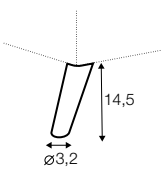

no. 141A
wood
corner