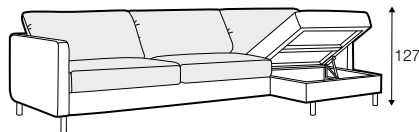

FC fixed

All drawings shown height with leg no. 111E H-15.
Two mattresses available: bonell and foam.

armchair sofa bed

3 seater sofa bed

4 seater sofa bed

set 1 right / or left

3 seater sofa bed left / or right + chaiselongue box right / or left

set 2 right / or left

4 seater sofa bed left / or right + chaiselongue box right / or left

box dimensions
set 1

box dimensions
set 2

extra dimensions

depth of seat

accessories

armrest protection