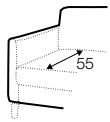

FC fixed

All drawings shown height with leg no. 111E H-15.
Two mattresses available: bonell and foam.

armchair sofa bed

3 seater sofa bed

4 seater sofa bed

set 1 right / or left

3 seater sofa bed left / or right + chaiselongue box right / or left

set 2 right / or left

4 seater sofa bed left / or right + chaiselongue box right / or left

box dimensions
set 1

box dimensions
set 2

extra dimensions

depth of seat

accessories

armrest protection