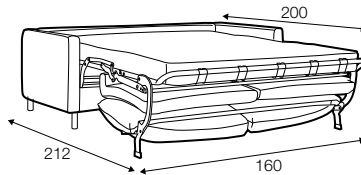

FC fixed

All drawings shown height with leg no. 111E H-15.
Two mattresses available: bonell and foam.

armchair sofa bed

3 seater sofa bed

4 seater sofa bed

set 1 right / or left

3 seater sofa bed left / or right + chaiselongue box right / or left

set 2 right / or left

4 seater sofa bed left / or right + chaiselongue box right / or left

box dimensions
set 1

box dimensions
set 2

extra dimensions

depth of seat

accessories

armrest protection