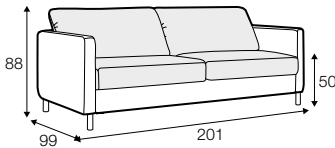

FC fixed

All drawings shown height with leg no. 111E H-15.
Two mattresses available: bonell and foam.

armchair sofa bed

3 seater sofa bed

4 seater sofa bed

set 1 right / or left

3 seater sofa bed left / or right + chaiselongue box right / or left

set 2 right / or left

4 seater sofa bed left / or right + chaiselongue box right / or left

box dimensions
set 1

box dimensions
set 2

extra dimensions

depth of seat

accessories

armrest protection