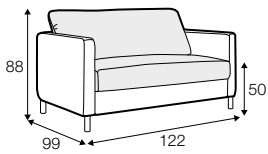

FC fixed

All drawings shown height with leg no. 111E H-15.
Two mattresses available: bonell and foam.

armchair sofa bed

3 seater sofa bed

4 seater sofa bed

set 1 right / or left

3 seater sofa bed left / or right + chaiselongue box right / or left

set 2 right / or left

4 seater sofa bed left / or right + chaiselongue box right / or left

box dimensions
set 1

box dimensions
set 2

extra dimensions

depth of seat

accessories

armrest protection