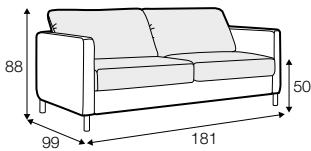

FC fixed

All drawings shown height with leg no. 111E H-15.
Two mattresses available: bonell and foam.

armchair sofa bed

3 seater sofa bed

4 seater sofa bed

set 1 right / or left

3 seater sofa bed left / or right + chaiselongue box right / or left

set 2 right / or left

4 seater sofa bed left / or right + chaiselongue box right / or left

box dimensions
set 1

box dimensions
set 2

extra dimensions

depth of seat

accessories

armrest protection