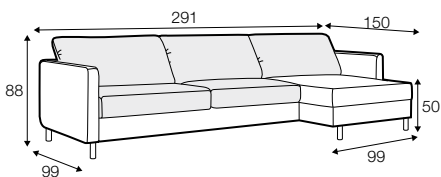

FC fixed

All drawings shown height with leg no. 111E H-15.
Two mattresses available: bonell and foam.

armchair sofa bed

3 seater sofa bed

4 seater sofa bed

set 1 right / or left

3 seater sofa bed left / or right + chaiselongue box right / or left

set 2 right / or left

4 seater sofa bed left / or right + chaiselongue box right / or left

box dimensions
set 1

box dimensions
set 2

extra dimensions

depth of seat

accessories

armrest protection