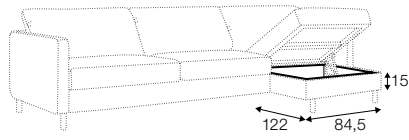

FC fixed

All drawings shown height with leg no. 111E H-15.
Two mattresses available: bonell and foam.

armchair sofa bed

3 seater sofa bed

4 seater sofa bed

set 1 right / or left

3 seater sofa bed left / or right + chaiselongue box right / or left

set 2 right / or left

4 seater sofa bed left / or right + chaiselongue box right / or left

box dimensions
set 1

box dimensions
set 2

extra dimensions

depth of seat

accessories

armrest protection