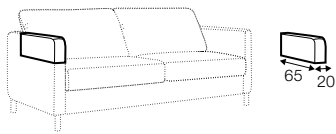

FC fixed

All drawings shown height with leg no. 111E H-15.
Two mattresses available: bonell and foam.

armchair sofa bed

3 seater sofa bed

4 seater sofa bed

set 1 right / or left

3 seater sofa bed left / or right + chaiselongue box right / or left

set 2 right / or left

4 seater sofa bed left / or right + chaiselongue box right / or left

box dimensions
set 1

box dimensions
set 2

extra dimensions

depth of seat

accessories

armrest protection