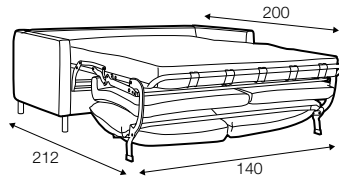

FC fixed

All drawings shown height with leg no. 111E H-15.
Two mattresses available: bonell and foam.

armchair sofa bed

3 seater sofa bed

4 seater sofa bed

set 1 right / or left

3 seater sofa bed left / or right + chaiselongue box right / or left

set 2 right / or left

4 seater sofa bed left / or right + chaiselongue box right / or left

box dimensions
set 1

box dimensions
set 2

extra dimensions

depth of seat

accessories

armrest protection