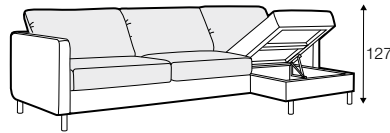

FC fixed

All drawings shown height with leg no. 111E H-15.
Two mattresses available: bonell and foam.

armchair sofa bed

3 seater sofa bed

4 seater sofa bed

set 1 right / or left

3 seater sofa bed left / or right + chaiselongue box right / or left

set 2 right / or left

4 seater sofa bed left / or right + chaiselongue box right / or left

box dimensions
set 1

box dimensions
set 2

extra dimensions

depth of seat

accessories

armrest protection