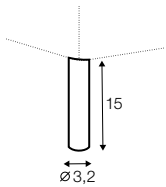

legs

---

no. 195
metal chrome,
painted black