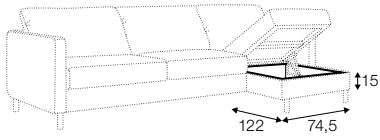

FC fixed

All drawings shown height with leg no. 111E H-15.
Two mattresses available: bonell and foam.

armchair sofa bed

3 seater sofa bed

4 seater sofa bed

set 1 right / or left

3 seater sofa bed left / or right + chaiselongue box right / or left

set 2 right / or left

4 seater sofa bed left / or right + chaiselongue box right / or left

box dimensions
set 1

box dimensions
set 2

extra dimensions

depth of seat

accessories

armrest protection