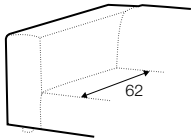

## elements of the modular system

---

element 70  
left / or right

element 70  
without armrests

element 70x133  
without armrests

element 90  
left / or right

element 90  
without armrests

element 90x133  
without armrests

2 seater left / or right

2 seater without armrests

3 seater left / or right

3 seater without armrests

chaiselongue 95x133  
right / or left

chaiselongue 115x133  
right / or left

chaiselongue 115x170  
right / or left

bench right / or left

divan right / or left

corner 90°

### extra dimensions

---

depth of seat