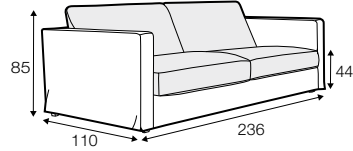

LUX lux

FC fixed

LC loose

modular system

footstool 97x82

footstool 107x92

footstool 122x92

2 seater

2,5 seater

3 seater / or 3 seater divided

set 1

3 seater left + armchair wide right

set 2 right / or left

2 seater left / or right + divan right / or left

set 3 right / or left

3 seater left / or right + divan right / or left

set 4 right / or left

2 seater left / or right + armchair without armrests + divan right / or left

set 5 right / or left

3 seater left / or right + armchair wide without armrests + divan right / or left

set 6
divan left + 3 seater without armrests + divan right