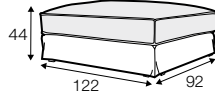

LUX lux

FC fixed

LC loose

modular system

footstool 97x82

footstool 107x92

footstool 122x92

2 seater

2,5 seater

3 seater / or 3 seater divided

set 1

3 seater left + armchair wide right

set 2 right / or left

2 seater left / or right + divan right / or left

set 3 right / or left

3 seater left / or right + divan right / or left

set 4 right / or left

2 seater left / or right + armchair without armrests + divan right / or left

set 5 right / or left

3 seater left / or right + armchair wide without armrests + divan right / or left

set 6
divan left + 3 seater without armrests + divan right