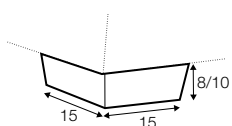

legs

no. 07
wood