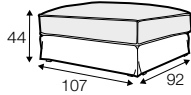

LUX lux

FC fixed

LC loose

modular system

footstool 97x82

footstool 107x92

footstool 122x92

2 seater

2,5 seater

3 seater / or 3 seater divided

set 1

3 seater left + armchair wide right

set 2 right / or left

2 seater left / or right + divan right / or left

set 3 right / or left

3 seater left / or right + divan right / or left

set 4 right / or left

2 seater left / or right + armchair without armrests + divan right / or left

set 5 right / or left

3 seater left / or right + armchair wide without armrests + divan right / or left

set 6
divan left + 3 seater without armrests + divan right