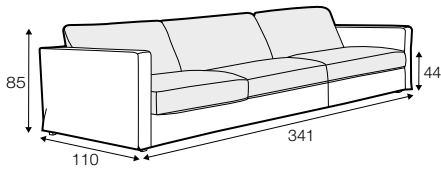

LUX lux

FC fixed

LC loose

modular system

footstool 97x82

footstool 107x92

footstool 122x92

2 seater

2,5 seater

3 seater / or 3 seater divided

set 1

3 seater left + armchair wide right

set 2 right / or left

2 seater left / or right + divan right / or left

set 3 right / or left

3 seater left / or right + divan right / or left