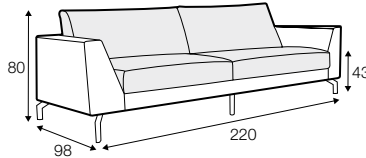

LUX lux

CLS classic

COVERS

FC fixed

SPECIAL

modular system

Drawings shown height with leg no. 119 H-15.

armchair

armchair wide

footstool 90x70

footstool 100x90

2 seater

3 seater

3XL seater

3XL seater divided

set 1 right / or left

2 seater left / or right + chaiselongue right / or left

set 2 right / or left

3 seater left / or right + chaiselongue long right / or left

set 5 right / or left

2 seater left / or right + corner 90° + 2 seater right / or left

set 6 right / or left

3 seater left / or right + corner 90° + 3 seater right / or left

set 9 right / or left
2 seater left / or right + corner 90° + 3 seater right / or left

set 10 right / or left
3 seater left / or right + corner 90° + bench right / or left