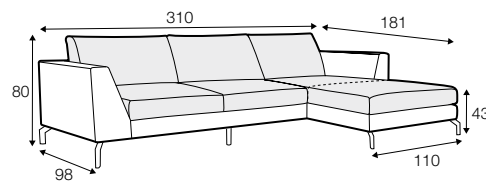

LUX lux

CLS classic

COVERS

FC fixed

SPECIAL

modular system

Drawings shown height with leg no. 119 H-15.

armchair

armchair wide

footstool 90x70

footstool 100x90

2 seater

3 seater

3XL seater

3XL seater divided

set 1 right / or left

2 seater left / or right + chaiselongue right / or left

set 2 right / or left

3 seater left / or right + chaiselongue long right / or left

set 5 right / or left

2 seater left / or right + corner 90° + 2 seater right / or left

set 6 right / or left

3 seater left / or right + corner 90° + 3 seater right / or left

set 9 right / or left
2 seater left / or right + corner 90° + 3 seater right / or left

set 10 right / or left
3 seater left / or right + corner 90° + bench right / or left