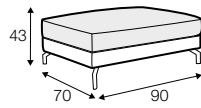

LUX lux

CLS classic

COVERS

FC fixed

SPECIAL

modular system

Drawings shown height with leg no. 119 H-15.

armchair

armchair wide

footstool 90x70

footstool 100x90

2 seater

3 seater

3XL seater

3XL seater divided

set 1 right / or left

2 seater left / or right + chaiselongue right / or left

set 2 right / or left

3 seater left / or right + chaiselongue long right / or left

set 5 right / or left

2 seater left / or right + corner 90° + 2 seater right / or left