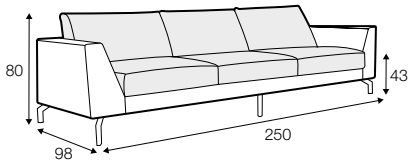

LUX lux

CLS classic

COVERS

FC fixed

SPECIAL

modular system

Drawings shown height with leg no. 119 H-15.

armchair

armchair wide

footstool 90x70

footstool 100x90

2 seater

3 seater

3XL seater

3XL seater divided

set 1 right / or left

2 seater left / or right + chaiselongue right / or left

set 2 right / or left

3 seater left / or right + chaiselongue long right / or left

set 5 right / or left

2 seater left / or right + corner 90° + 2 seater right / or left

set 6 right / or left

3 seater left / or right + corner 90° + 3 seater right / or left

set 9 right / or left
2 seater left / or right + corner 90° + 3 seater right / or left

set 10 right / or left
3 seater left / or right + corner 90° + bench right / or left