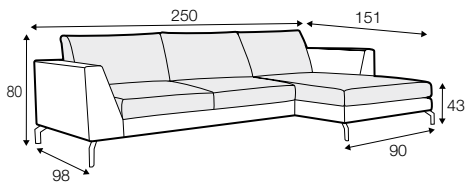

LUX lux

CLS classic

COVERS

FC fixed

SPECIAL

modular system

Drawings shown height with leg no. 119 H-15.

armchair

armchair wide

footstool 90x70

footstool 100x90

2 seater

3 seater

3XL seater

3XL seater divided

set 1 right / or left

2 seater left / or right + chaiselongue right / or left

set 2 right / or left

3 seater left / or right + chaiselongue long right / or left

set 5 right / or left

2 seater left / or right + corner 90° + 2 seater right / or left

set 6 right / or left

3 seater left / or right + corner 90° + 3 seater right / or left

set 9 right / or left
2 seater left / or right + corner 90° + 3 seater right / or left

set 10 right / or left
3 seater left / or right + corner 90° + bench right / or left