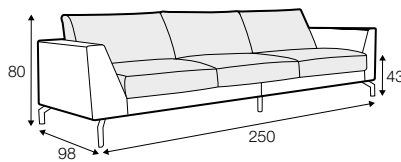

LUX lux

CLS classic

COVERS

FC fixed

SPECIAL

modular system

Drawings shown height with leg no. 119 H-15.

armchair

armchair wide

footstool 90x70

footstool 100x90

2 seater

3 seater

3XL seater

3XL seater divided

set 1 right / or left

2 seater left / or right + chaiselongue right / or left

set 2 right / or left

3 seater left / or right + chaiselongue long right / or left

set 5 right / or left

2 seater left / or right + corner 90° + 2 seater right / or left

set 6 right / or left

3 seater left / or right + corner 90° + 3 seater right / or left

set 9 right / or left
2 seater left / or right + corner 90° + 3 seater right / or left

set 10 right / or left
3 seater left / or right + corner 90° + bench right / or left