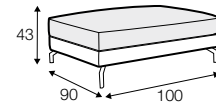

LUX lux

CLS classic

COVERS

FC fixed

SPECIAL

modular system

Drawings shown height with leg no. 119 H-15.

armchair

armchair wide

footstool 90x70

footstool 100x90

2 seater

3 seater

3XL seater

3XL seater divided

set 1 right / or left

2 seater left / or right + chaiselongue right / or left

set 2 right / or left

3 seater left / or right + chaiselongue long right / or left

set 5 right / or left

2 seater left / or right + corner 90° + 2 seater right / or left