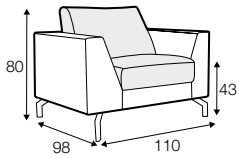

LUX lux

CLS classic

COVERS

FC fixed

SPECIAL

modular system

Drawings shown height with leg no. 119 H-15.

armchair

armchair wide

footstool 90x70

footstool 100x90

2 seater

3 seater

3XL seater

3XL seater divided

set 1 right / or left

2 seater left / or right + chaiselongue right / or left

set 2 right / or left

3 seater left / or right + chaiselongue long right / or left

set 5 right / or left

2 seater left / or right + corner 90° + 2 seater right / or left

set 6 right / or left

3 seater left / or right + corner 90° + 3 seater right / or left

set 9 right / or left
2 seater left / or right + corner 90° + 3 seater right / or left

set 10 right / or left
3 seater left / or right + corner 90° + bench right / or left