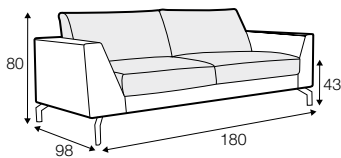

LUX lux

CLS classic

COVERS

FC fixed

SPECIAL

modular system

Drawings shown height with leg no. 119 H-15.

armchair

armchair wide

footstool 90x70

footstool 100x90

2 seater

3 seater

3XL seater

3XL seater divided

set 1 right / or left

2 seater left / or right + chaiselongue right / or left

set 2 right / or left

3 seater left / or right + chaiselongue long right / or left

set 5 right / or left

2 seater left / or right + corner 90° + 2 seater right / or left

set 6 right / or left

3 seater left / or right + corner 90° + 3 seater right / or left

set 9 right / or left
2 seater left / or right + corner 90° + 3 seater right / or left

set 10 right / or left
3 seater left / or right + corner 90° + bench right / or left