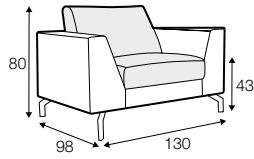

LUX lux

CLS classic

COVERS

FC fixed

SPECIAL

modular system

Drawings shown height with leg no. 119 H-15.

armchair

armchair wide

footstool 90x70

footstool 100x90

2 seater

3 seater

3XL seater

3XL seater divided

set 1 right / or left

2 seater left / or right + chaiselongue right / or left

set 2 right / or left

3 seater left / or right + chaiselongue long right / or left

set 5 right / or left

2 seater left / or right + corner 90° + 2 seater right / or left

set 6 right / or left

3 seater left / or right + corner 90° + 3 seater right / or left

set 9 right / or left
2 seater left / or right + corner 90° + 3 seater right / or left

set 10 right / or left
3 seater left / or right + corner 90° + bench right / or left