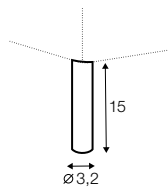

no. 195
metal chrome,
painted black