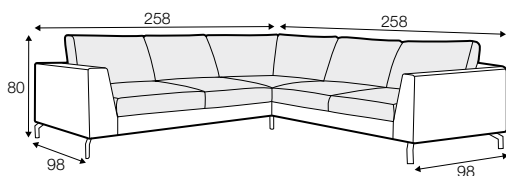

LUX lux

CLS classic

COVERS

FC fixed

SPECIAL

modular system

Drawings shown height with leg no. 119 H-15.

armchair

armchair wide

footstool 90x70

footstool 100x90

2 seater

3 seater

3XL seater

3XL seater divided

set 1 right / or left

2 seater left / or right + chaiselongue right / or left

set 2 right / or left

3 seater left / or right + chaiselongue long right / or left

set 5 right / or left

2 seater left / or right + corner 90° + 2 seater right / or left

set 6 right / or left

3 seater left / or right + corner 90° + 3 seater right / or left

set 9 right / or left
2 seater left / or right + corner 90° + 3 seater right / or left

set 10 right / or left
3 seater left / or right + corner 90° + bench right / or left