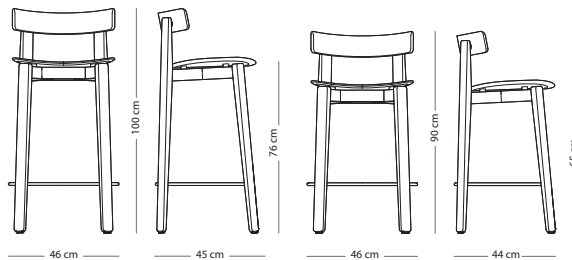

Nora stool

Item no. 1E0 - special edition
Item no. 1DF

Seat height - 41 cm

WOOD FINISH

- Solid oak - Hardwax oil: White 1015/Natural 1505
- Coloured oak - Lacquer: Charcoal 7021, Black 9005 or cust. RAL (MOQ = 20 pcs)

Nora bar chair - with backrest

Item no. 1CE - special edition - regular
Item no. 1CD - special edition - low
Item no. 185 - regular
Item no. 186 - low

Seat height regular - 76 cm
Seat height low - 65 cm