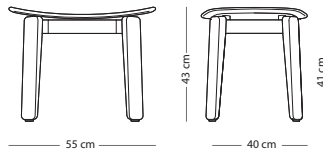

Nora stool

Item no. 1E0 - special edition
Item no. 1DF

Seat height - 41 cm

WOOD FINISH

- Solid oak - Hardwax oil: White 1015/Natural 1505
- Coloured oak - Lacquer: Charcoal 7021, Black 9005 or cust. RAL (MOQ = 20 pcs)