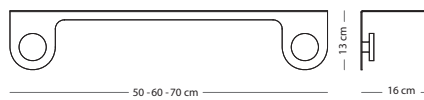

€ 75,00

Hook wall shelf

Item no: Varies per version, see table

Assembly

CONSTRUCTION MATERIAL

SIZE

50x16x13
(107)

Steel