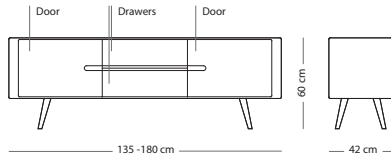

Ena sideboard

Item no: Varies per version, see table

CORPUS MATERIAL

SIZE Solid oak

135x42x60 € 890,00
(051)

180x42x60 € 1.090,00
(052)

WOOD FINISH

Solid oak - Hardwax oil: White 1015/Natural 1505

FRONTS

MDF - White 9010