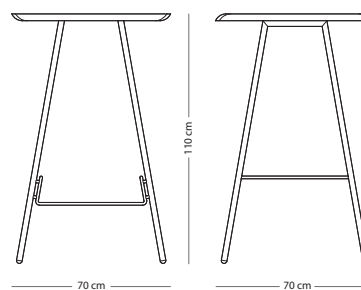

Leina bar table

Item no. 097

WOOD FINISH

Solid oak - Hardwax oil: White 1015/Natural 1505

STEEL FINISH

Powder coated - All available colours

CONSTRUCTION MATERIAL

PLATE MATERIAL

Steel

Solid oak

€ 590,00