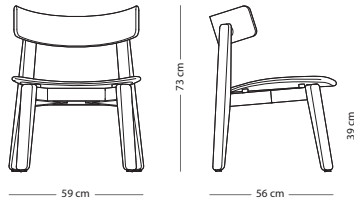

Nora lounge chair - upholstered backrest

Item no. 1D3

Seat height - 39 cm

WOOD FINISH

- Solid oak - Hardwax oil: White 1015/Natural 1505
- Coloured oak - Lacquer: Charcoal 7021, Black 9005 or cust. RAL (MOQ = 20 pcs)

*Felten gliders are included
Fully assembled product*

FRAME MATERIAL

SEAT / BACKREST	Solid oak	Coloured oak
M. Line Flax (all colours)	€ 590,00	€ 590,00
Dakar leather (all colours)	€ 890,00	€ 890,00