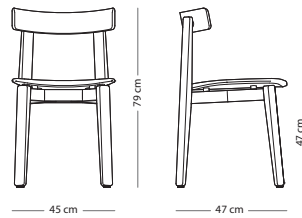

Nora chair

Item no. 1D1 - special edition

Item no. 0FF

WOOD FINISH

- Solid oak - Hardwax oil: White 1015/Natural 1505
- Coloured oak - Lacquer: Charcoal 7021, Black 9005 or cust. RAL (MOQ = 20 pcs)

* Special edition - Oak veneer seat on a coloured frame is always finished with Hardwax oil White 1015

Felten gliders are included
Fully assembled product