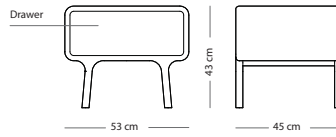

Fawn nightstand

Item no. 190

WOOD FINISH

Solid oak - Hardwax oil: White 1015/Natural 1505

Fully assembled product

CORPUS MATERIAL

SIZE

Solid oak

53x45x43

€ 450,00