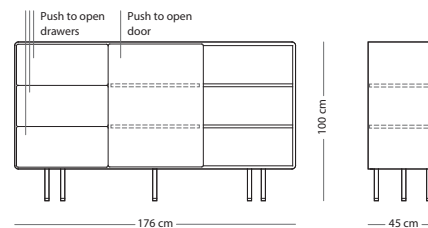

Fina dresser 176

Item no. 19E

CORPUS MATERIAL

WOOD FINISH

Solid oak - Hardwax oil: White 1015/Natural 1505

FRONTS

Linoleum - Nero 4023/Mushroom 4176

LEGS

Powder coated steel

SIZE

Solid oak

176x45x100

€ 1.890,00