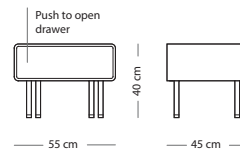

Fina nightstand

Item no. 068

WOOD FINISH

Solid oak - Hardwax oil: White 1015/Natural 1505

FRONTS

Linoleum - Nero 4023/Mushroom 4176

LEGS

Powder coated steel

CORPUS MATERIAL

SIZE

55x45x40

Solid oak

€ 350,00