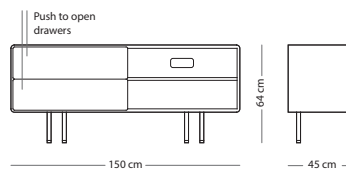

Storage units

Fina sideboard 150

Item no. 19C

CORPUS MATERIAL

SIZE Solid oak

150x45x64 € 1.140,00

WOOD FINISH

Solid oak - Hardwax oil: White 1015/Natural 1505

FRONTS

Linoleum - Nero 4023/Mushroom 4176

LEGS

Powder coated steel