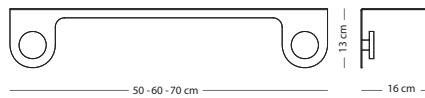

26x11x12

Solid oak

€ 55,00

Walnut

€ 75,00

Hook wall shelf

Item no: Varies per version, see table

Assembly