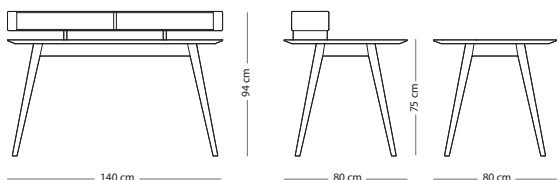

Stafa desk

Item no: Varies per version, see table

MATERIAL

OPTION

Solid oak

Excl. shelf
(033)

€ 750,00

Incl. shelf
(032)

€ 1.050,00

WOOD FINISH

Solid oak - Hardwax oil: White 1015/Natural 1505