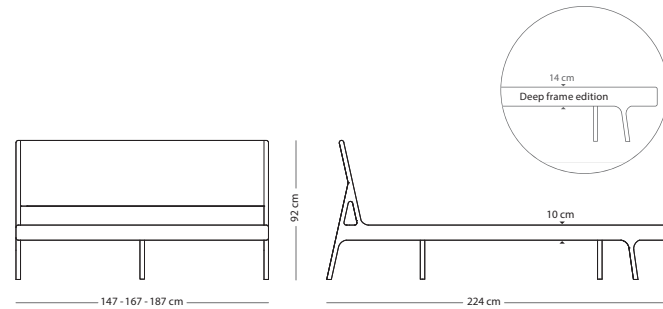

Fawn bed

Item no: Varies per version, see table

HEADBOARD MATERIAL

FOR MATTRES SIZE

140x200
(0A8 - webbing | 022 - upholstery)

M. Line Flax

Facet felt

Webbing

Dakar leather

€ 1.040,00

€ 1.040,00

€ 1.060,00

€ 1.490,00

160x200
(0AB - webbing | 024 - upholstery)

€ 1.140,00

€ 1.140,00

€ 1.160,00

€ 1.590,00

180x200
(0AC - webbing | 025 - upholstery)

€ 1.240,00

€ 1.240,00

€ 1.260,00

€ 1.690,00

Deep frame edition (14 cm frame height)

140x200
(0AF - webbing | 02A - upholstery)

€ 1.140,00

€ 1.140,00

€ 1.160,00

€ 1.590,00

160x200
(0B0 - webbing | 02B - upholstery)

€ 1.240,00

€ 1.240,00

€ 1.260,00

€ 1.690,00

180x200
(0B1 - webbing | 02C - upholstery)

€ 1.340,00

€ 1.340,00

€ 1.360,00

€ 1.790,00

WOOD FINISH

Solid oak - Hardwax oil: White 1015/Natural 1505

OTHER DIMENSIONS

UK, US, AUS standards also available

Not included

Mattress & slats

*SLATS optional (6 cm height)

70x200
(181) € 100,00

80x200
(0CA) € 110,00

90x200
(0CD) € 120,00