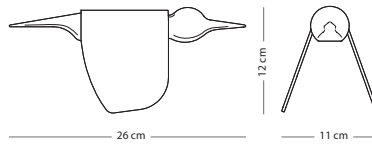

Accessories

Tica

Item no. 1E3

WOOD FINISH

- Solid oak - Hardwax oil: White 1015
- Walnut - Hardwax oil: Natural 1505

MATERIAL

SIZE

26x11x12

Solid oak

€ 55,00

Walnut

€ 75,00