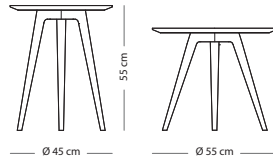

ROPE

Cotton - Rope

Fully assembled product

PLATE MATERIAL

SIZE Tempered glass

42x34x46 € 350,00

Arp side table

Item no: Varies per version, see table