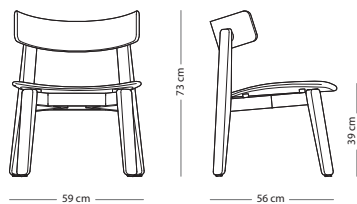

Nora lounge chair - wooden backrest

Item no. 1D2 - special edition

Item no. 184

WOOD FINISH

- Solid oak - Hardwax oil: White 1015/Natural 1505
- Coloured oak - Lacquer: Charcoal 7021, Black 9005 or cust. RAL (MOQ = 20 pcs)

* Special edition - Oak veneer seat on a coloured frame is always finished with Hardwax oil White 1015

*Felten gliders are included
Fully assembled product*

Seat height - 37 cm
Armrest height - 60 cm

FRAME MATERIAL

SEAT MATERIAL

	Solid oak	Coloured oak
Oak veneer (1015/1505)	€ 690,00	*€ 790,00
M. Line Flax (all colours)	€ 790,00	€ 790,00
Dakar leather (all colours)	€ 990,00	€ 990,00

Seat height - 47 cm

FRAME MATERIAL

SEAT MATERIAL

	Solid oak	Coloured oak
Oak veneer (1015/1505)	€ 290,00	*€ 330,00
M. Line Flax (all colours)	€ 330,00	€ 330,00
Dakar leather (all colours)	€ 430,00	€ 430,00

Seat height - 39 cm

FRAME MATERIAL

SEAT MATERIAL

	Solid oak	Coloured oak
Oak veneer (1015/1505)	€ 490,00	*€ 590,00
M. Line Flax (all colours)	€ 590,00	€ 590,00
Dakar leather (all colours)	€ 790,00	€ 790,00