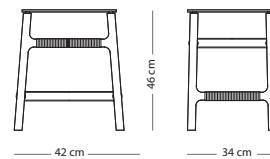

Fawn side table

Item no. 08C

WOOD FINISH

Solid oak - Hardwax oil: White 1015/Natural 1505

TEMPERED GLASS

Petrol/Gray

ROPE

Cotton - Rope

Fully assembled product

PLATE MATERIAL

SIZE Tempered glass

42x34x46 € 350,00