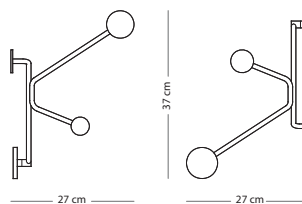

Hook wall coat rack - outer corners

Item no. 09A

Assembly

CONSTRUCTION MATERIAL

SIZE Steel

27x27x37 € 95,00

WOODEN KNOB FINISH

Solid oak - Hardwax oil: White 1015

STEEL FINISH

Powder coated - All available colours except white matte