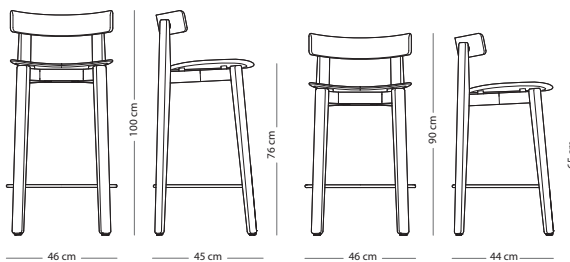

Nora bar chair - with backrest

Item no. 1CE - special edition - regular
Item no. 1CD - special edition - low
Item no. 185 - regular
Item no. 186 - low

Seat height regular - 76 cm
Seat height low - 65 cm