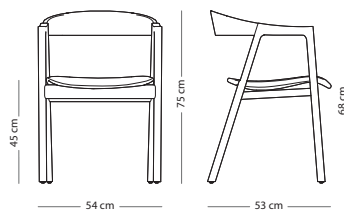

Muna chair

Item no. 1CB - special edition
Item no. 0F0

WOOD FINISH

- Solid oak - Hardwax oil: White 1015/Natural 1505
- Coloured oak - Lacquer: Charcoal 7021, Black 9005 or custom RAL (MOQ = 20 pcs)

* Special edition - Oak veneer seat on a coloured frame is always finished with Hardwax oil White 1015

Felten gliders are included
Fully assembled product

Seat height - 45 cm
Armrest height - 68 cm

FRAME MATERIAL

SEAT MATERIAL	Solid oak	Coloured oak
Oak veneer (1015/1505)	€ 390,00	*€ 440,00
M. Line Flax (all colours)	€ 440,00	€ 440,00
Dakar leather (all colours)	€ 540,00	€ 540,00