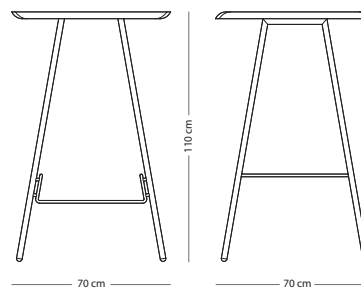

Leina bar table

Item no. 097

WOOD FINISH

Solid oak - Hardwax oil: White 1015/Natural 1505

STEEL FINISH

Powder coated - All available colours

CONSTRUCTION MATERIAL

PLATE MATERIAL

Steel

Solid oak

€ 590,00