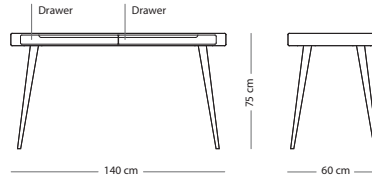

Ena desk

Item no: Varies per version, see table

WOOD FINISH

Solid oak - Hardwax oil: White 1015/Natural 1505

FRONTS

MDF - White 9010

MATERIAL

SIZE

140x60x75
(07F)

Solid oak

€ 770,00