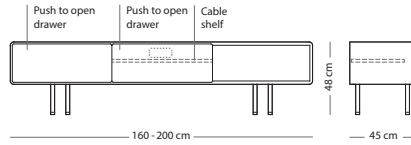

Fina lowboard

Item no: Varies per version, see table

CORPUS MATERIAL

WOOD FINISH

Solid oak - Hardwax oil: White 1015/Natural 1505

FRONTS

Linoleum - Nero 4023/Mushroom 4176

LEGS

Powder coated steel

SIZE

Solid oak

160x45x48
(19D)

€ 1.040,00

200x45x48
(066)

€ 1.190,00