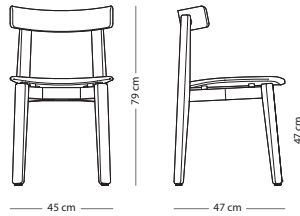

Nora chair

Item no. 1D1 - special edition

Item no. 0FF

WOOD FINISH

- Solid oak - Hardwax oil: White 1015/Natural 1505
- Coloured oak - Lacquer: Charcoal 7021, Black 9005 or cust. RAL (MOQ = 20 pcs)

* Special edition - Oak veneer seat on a coloured frame is always finished with Hardwax oil White 1015

*Felten gliders are included
Fully assembled product*