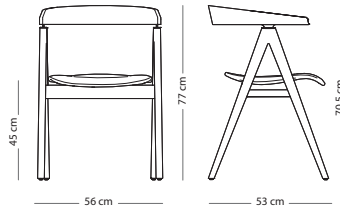

Seating

Ava chair

Item no. 1CA - special edition
Item no. 0FE

WOOD FINISH

- Solid oak - Hardwax oil: White 1015/Natural 1505
- Coloured oak - Lacquer: Charcoal 7021, Black 9005 or cust. RAL (MOQ = 20 pcs)

* Special edition - Oak veneer seat on a coloured frame is always finished with Hardwax oil White 1015

Felten gliders are included
Fully assembled product

Seat height - 45 cm
Armrest height - 70,5 cm

FRAME MATERIAL

SEAT MATERIAL	Solid oak	Coloured oak
Oak veneer (1015/1505)	€ 390,00	*€ 440,00
M. Line Flax (all colours)	€ 440,00	€ 440,00
Dakar leather (all colours)	€ 540,00	€ 540,00