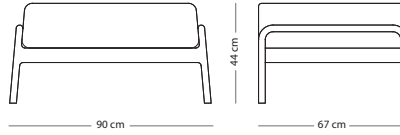

Fawn footstool

Item no. 089

Seat height - 44 cm

FRAME MATERIAL

UPHOLSTERY MATERIAL **Solid oak**

M. Line Flax (all colours) € 890,00

Dakar leather (all colours) € 990,00

WOOD FINISH

Solid oak - Hardwax oil: White 1015/Natural 1505

Fully assembled product