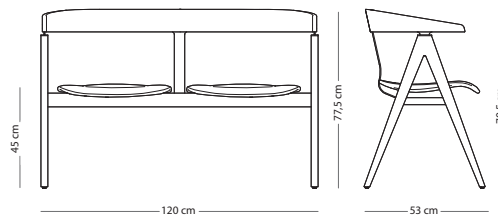

Ava bench

Item no. 1C9 - special edition
Item no. 182

WOOD FINISH

- Solid oak - Hardwax oil: White 1015/Natural 1505
- Coloured oak - Lacquer: Charcoal 7021, Black 9005 or custom RAL (MOQ = 20 pcs)

* Special edition - Oak veneer seat on a coloured frame is always finished with Hardwax oil White 1015

Felten gliders are included
Fully assembled product

Seat height - 45 cm
Armrest height - 70,5 cm

FRAME MATERIAL

SEAT MATERIAL	Solid oak	Coloured oak
Oak veneer (1015/1505)	€ 890,00	*€ 990,00
M. Line Flax (all colours)	€ 990,00	€ 990,00
Dakar leather (all colours)	€ 1.190,00	€ 1.190,00