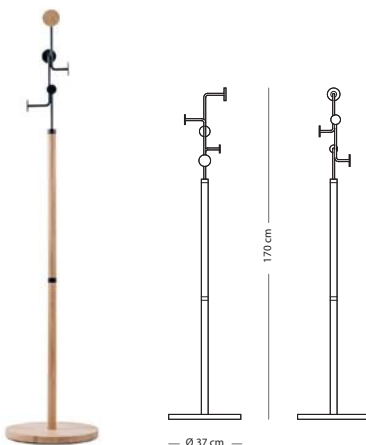

26x11x12

Solid oak

€ 55,00

Walnut

€ 75,00

Hook wall shelf

Item no: Varies per version, see table

Assembly

CONSTRUCTION MATERIAL

SIZE

50x16x13
(107)

60x16x13
(108)

70x16x13
(109)

Steel

€ 60,00

€ 75,00

€ 90,00

WOODEN KNOB FINISH

Solid oak - Hardwax oil: White 1015

STEEL FINISH

Powder coated - All available colours

Hook coat stand

Item no. 110

Assembly