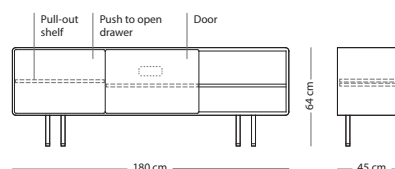

Fina sideboard 180

Item no. 065

CORPUS MATERIAL

SIZE Solid oak

180x45x64 € 1.290,00

WOOD FINISH

Solid oak - Hardwax oil: White 1015/Natural 1505

FRONTS

Linoleum - Nero 4023/Mushroom 4176

LEGS

Powder coated steel