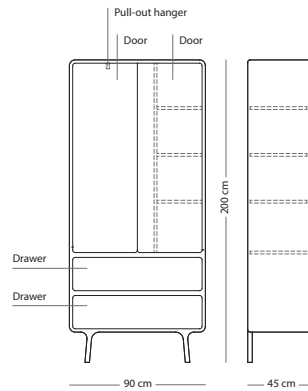

Fawn nightstand

Item no. 190

WOOD FINISH

Solid oak - Hardwax oil: White 1015/Natural 1505

Fully assembled product

CORPUS MATERIAL

SIZE

Solid oak

53x45x43

€ 450,00

Fawn wardrobe

Item no. 01F

WOOD FINISH

Solid oak - Hardwax oil: White 1015/Natural 1505

Fully assembled product

CORPUS MATERIAL

SIZE

Solid oak

90x45x200

€ 1.990,00