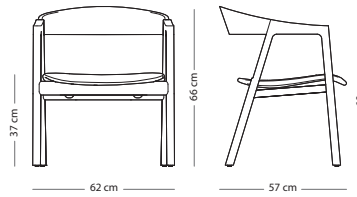

Muna lounge chair

Item no. 1CC - special edition

Item no. 183

WOOD FINISH

- Solid oak - Hardwax oil: White 1015/Natural 1505
- Coloured oak - Lacquer: Charcoal 7021, Black 9005 or cust. RAL (MOQ = 20 pcs)

* Special edition - Oak veneer seat on a coloured frame is always finished with Hardwax oil White 1015

*Felten gliders are included
Fully assembled product*