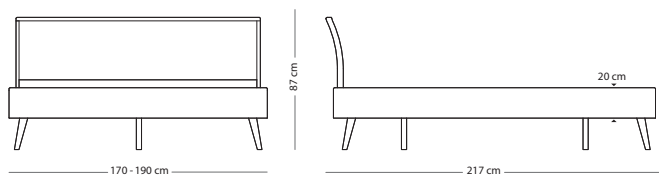

Ena nightstand 60 - 2 drawers

Item no. 021

CORPUS MATERIAL

WOOD FINISH

Solid oak - Hardwax oil: White 1015/Natural 1505

FRONTS

MDF - White 9010

SIZE

60x42x40

Solid oak

€ 330,00

Ena nightstand 55 - 1 drawer

Item no. 044

CORPUS MATERIAL

WOOD FINISH

Solid oak - Hardwax oil: White 1015/Natural 1505

FRONTS

MDF - White 9010

SIZE

55x42x40

Solid oak

€ 290,00

Beds

Ena bed

Item no: Varies per version, see table

WOOD FINISH

Solid oak - Hardwax oil: White 1015/Natural 1505

HEADBORD

White fabric

Not included

Mattress & slats

FRAME MATERIAL

FOR MATTRESS SIZE

160x200
(OB2)

180x200
(OB3)

Solid oak

€ 1.190,00

€ 1.290,00

*SLATS optional (6 cm height)

70x200 € 100,00
(181)

80x200 € 110,00
(OCA)

90x200 € 120,00
(OCD)