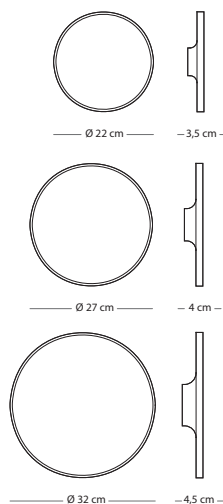

Look mirror

Item no: Varies per version, see table

Assembly

FRAME MATERIAL

SIZE	Solid oak
Ø 22x3,5 (123)	€ 60,00
Ø 27x4,0 (124)	€ 75,00
Ø 32x4,5 (125)	€ 90,00

WOOD FINISH

Solid oak - Hardwax oil: White 1015