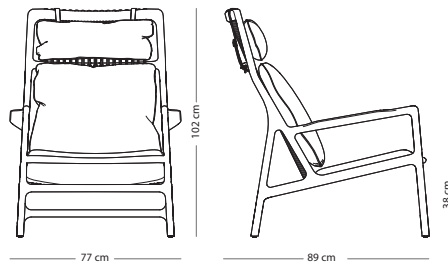

Dedo lounge chair

Item no. 091

Seat height - 38 cm

FRAME MATERIAL

UPHOLSTERY MATERIAL

Solid oak

M. Line Flax
(all colours)

€ 1.390,00

Dakar leather
(all colours)

€ 1.590,00

WOOD FINISH

Solid oak - Hardwax oil: White 1015/Natural 1505

ROPE

Cotton - Rope

Felten gliders are included

Fully assembled product

Dedo footstool

Item no. 092

Seat height - 38 cm

FRAME MATERIAL

UPHOLSTERY MATERIAL

Solid oak

M. Line Flax
(all colours)

€ 390,00

Dakar leather
(all colours)

€ 440,00

WOOD FINISH

Solid oak - Hardwax oil: White 1015/Natural 1505

Fully assembled product