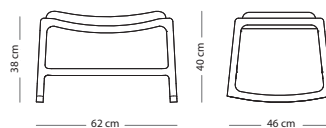

Dedo footstool

Item no. 092

Seat height - 38 cm

FRAME MATERIAL

UPHOLSTERY MATERIAL

Solid oak

M. Line Flax
(all colours)

€ 390,00

Dakar leather
(all colours)

€ 440,00

WOOD FINISH

Solid oak - Hardwax oil: White 1015/Natural 1505

Fully assembled product