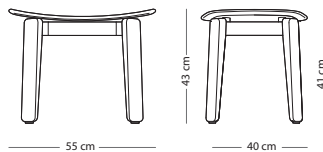

## Nora lounge chair - upholstered backrest

Item no. 1D3

Seat height - 39 cm

## Nora stool

Item no. 1E0 - special edition  
Item no. 1DF

Seat height - 41 cm