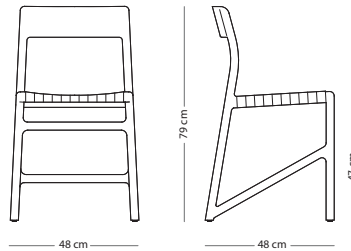

## Fawn chair

Item no. 083

Seat height - 47 cm