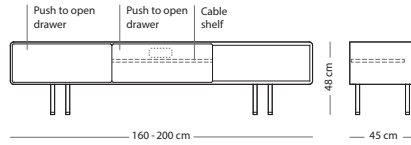

Fina lowboard

Item no: Varies per version, see table

WOOD FINISH

Solid oak - Hardwax oil: White 1015/Natural 1505

FRONTS

Linoleum - Nero 4023/Mushroom 4176

LEGS

Powder coated steel

CORPUS MATERIAL

SIZE

Solid oak

160x45x48
(19D)

€ 1.040,00

200x45x48
(066)

€ 1.190,00