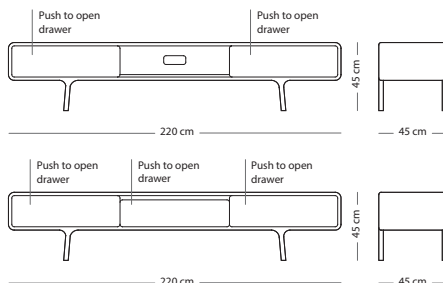

Fawn lowboard

Item no: Varies per version, see table

CORPUS MATERIAL

OPTION Solid oak

Two drawers (01A) € 1.490,00

Three drawers (01B) € 1.590,00

WOOD FINISH

Solid oak - Hardwax oil: White 1015/Natural 1505

Fully assembled product