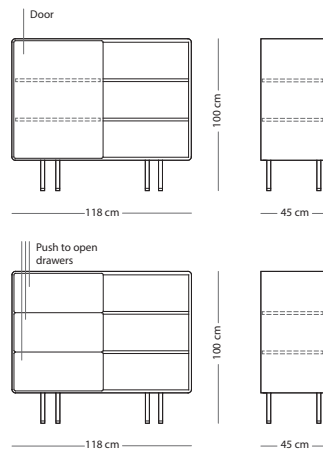

Fina dresser 118

Item no: Varies per version, see table

WOOD FINISH

Solid oak - Hardwax oil: White 1015/Natural 1505

FRONTS

Linoleum - Nero 4023/Mushroom 4176

LEGS

Powder coated steel

CORPUS MATERIAL

OPTION

Solid oak

With door
(19F)

€ 1.290,00

With drawers
(1A0)

€ 1.450,00