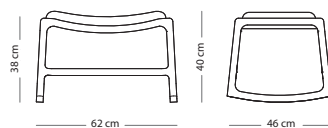

Seat height - 38 cm

FRAME MATERIAL

UPHOLSTERY MATERIAL

Solid oak

M. Line Flax
(all colours)

€ 390,00

Dakar leather
(all colours)

€ 440,00