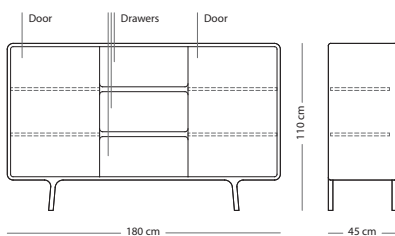

Fawn dresser

Item no. 01E

CORPUS MATERIAL

SIZE Solid oak

180x45x110 € 1.890,00

WOOD FINISH

Solid oak - Hardwax oil: White 1015/Natural 1505

Fully assembled product