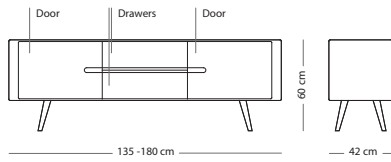

Ena sideboard

Item no: Varies per version, see table

CORPUS MATERIAL

SIZE Solid oak

135x42x60 (051) € 890,00

180x42x60 (052) € 1.090,00

WOOD FINISH

Solid oak - Hardwax oil: White 1015/Natural 1505

FRONTS

MDF - White 9010