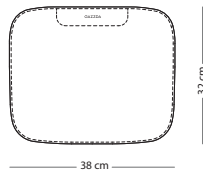

Leina seat cushion

Item no. 0C0

UPHOLSTERY MATERIAL

Dakar leather (all colours)

€ 80,00

SEAT MATERIAL

Regular

Low

Solid oak

€ 390,00

€ 380,00