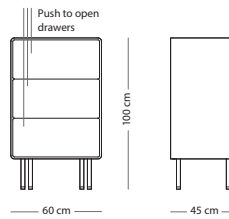

Powder coated steel

CORPUS MATERIAL

SIZE

Solid oak

176x45x100

€ 1.890,00

Fina drawer

Item no. 067