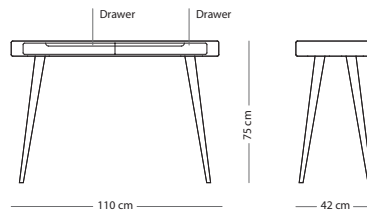

Ena dressing table

Item no: Varies per version, see table

WOOD FINISH

Solid oak - Hardwax oil: White 1015/Natural 1505

FRONTS

MDF - White 9010

MATERIAL

SIZE

110x42x75
(077)

Solid oak

€ 590,00