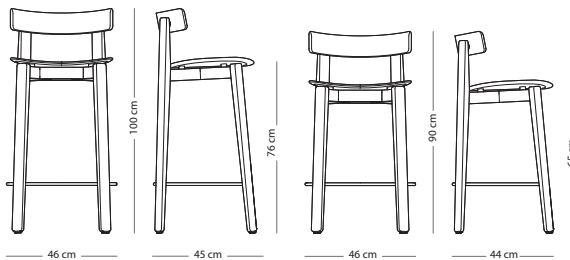

Nora bar chair - with backrest

Item no. 1CE - special edition - regular
Item no. 1CD - special edition - low
Item no. 185 - regular
Item no. 186 - low

Seat height regular - 76 cm
Seat height low - 65 cm