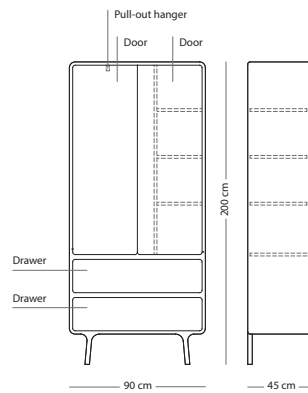

Fawn nightstand

Item no. 190

WOOD FINISH

Solid oak - Hardwax oil: White 1015/Natural 1505

Fully assembled product

CORPUS MATERIAL

SIZE

53x45x43

Solid oak

€ 450,00

Fawn wardrobe

Item no. 01F

WOOD FINISH

Solid oak - Hardwax oil: White 1015/Natural 1505

Fully assembled product

CORPUS MATERIAL

SIZE

90x45x200

Solid oak

€ 1.990,00