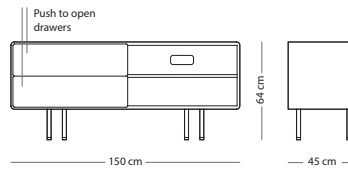

Storage units

Fina sideboard 150

Item no. 19C

CORPUS MATERIAL

SIZE **Solid oak**

150x45x64 € 1.140,00

WOOD FINISH

Solid oak - Hardwax oil: White 1015/Natural 1505

FRONTS

Linoleum - Nero 4023/Mushroom 4176

LEGS

Powder coated steel