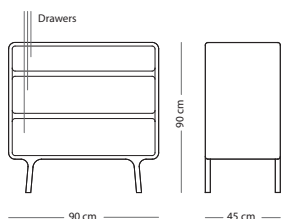

SIZE Solid oak

180x45x110 € 1.890,00

WOOD FINISH

Solid oak - Hardwax oil: White 1015/Natural 1505

Fully assembled product

Fawn drawer

Item no. 01D

CORPUS MATERIAL