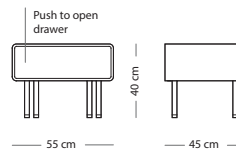

Fina nightstand

Item no. 068

WOOD FINISH

Solid oak - Hardwax oil: White 1015/Natural 1505

FRONTS

Linoleum - Nero 4023/Mushroom 4176

LEGS

Powder coated steel

CORPUS MATERIAL

SIZE

Solid oak

55x45x40

€ 350,00