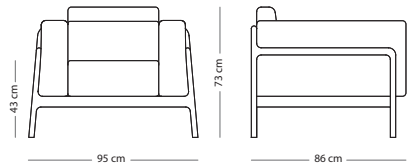

 **M. Line Flax** (all colours) € 890,00

 **Dakar leather** (all colours) € 990,00

WOOD FINISH

Solid oak - Hardwax oil: White 1015/Natural 1505

Fully assembled product

Fawn armchair

Item no. 085

Seat height - 44 cm
Armrest height - 66 cm