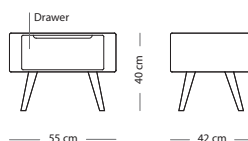

Ena nightstand 55 - 1 drawer

Item no. 044

CORPUS MATERIAL

WOOD FINISH

Solid oak - Hardwax oil: White 1015/Natural 1505

FRONTS

MDF - White 9010

SIZE

55x42x40

Solid oak

€ 290,00