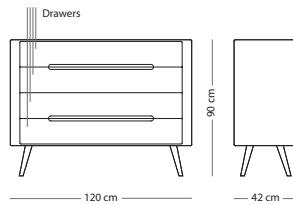

Ena drawer 120 - 4 drawers

Item no. 073

WOOD FINISH

Solid oak - Hardwax oil: White 1015/Natural 1505

FRONTS

MDF - White 9010

CORPUS MATERIAL

SIZE

Solid oak

120x42x90

€ 1.090,00