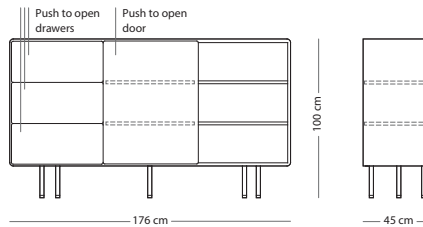

Fina dresser 176

Item no. 19E

WOOD FINISH

Solid oak - Hardwax oil: White 1015/Natural 1505

FRONTS

Linoleum - Nero 4023/Mushroom 4176

LEGS

Powder coated steel

CORPUS MATERIAL

SIZE

Solid oak

176x45x100

€ 1.890,00