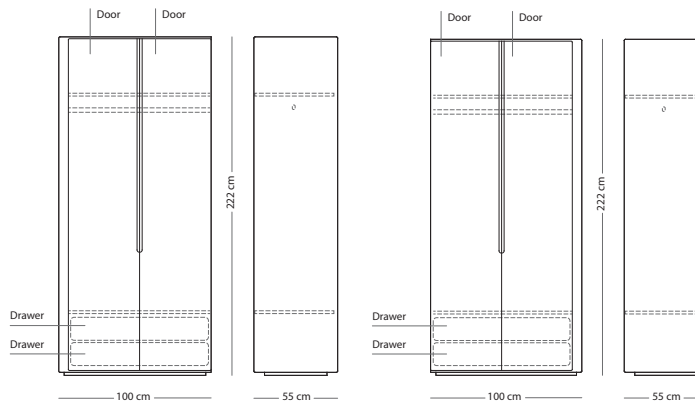

Ena modular wardrobe - hanger

Item no: Varies per version, see table

CORPUS MATERIAL

WOOD FINISH

Solid oak - Hardwax oil: White 1015/Natural 1505

FRONTS

MDF - White 9010

Fully assembled product

OPTION

Base module - left (06F)	€ 1.300,00
Right module - wide (06A)	€ 1.300,00