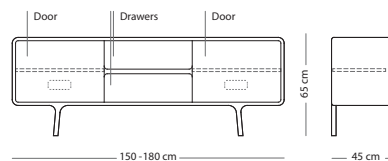

Fawn sideboard

Item no: Varies per version, see table

CORPUS MATERIAL

SIZE

Solid oak

150x45x65
(162)

€ 1.390,00

180x45x65
(019)