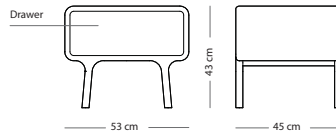

SIZE Solid oak

90x45x110 € 1.490,00

WOOD FINISH

Solid oak - Hardwax oil: White 1015/Natural 1505

Fully assembled product

Fawn nightstand

Item no. 190

WOOD FINISH