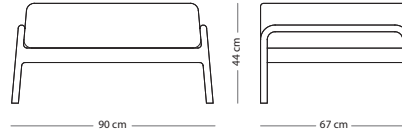

Fawn footstool

Item no. 089

Seat height - 44 cm

FRAME MATERIAL

UPHOLSTERY MATERIAL **Solid oak**

M. Line Flax (all colours) € 890,00

Dakar leather (all colours) € 990,00

WOOD FINISH

Solid oak - Hardwax oil: White 1015/Natural 1505

Fully assembled product