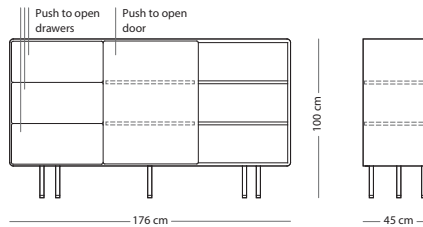

Fina dresser 176

Item no. 19E

Assembly

WOOD FINISH

Solid oak - Hardwax oil: White 1015/Natural 1505

FRONTS

Linoleum - Nero 4023/Mushroom 4176

LEGS

Powder coated steel

CORPUS MATERIAL

SIZE

Solid oak

176x45x100

€ 1.890,00