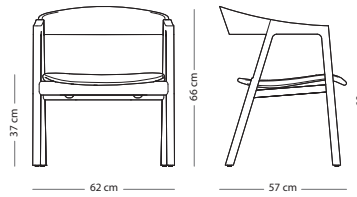

Muna lounge chair

Item no. 1CC - special edition

Item no. 183

WOOD FINISH

- Solid oak - Hardwax oil: White 1015/Natural 1505
- Coloured oak - Lacquer: Charcoal 7021, Black 9005 or cust. RAL (MOQ = 20 pcs)

* Special edition - Oak veneer seat on a coloured frame is always finished with Hardwax oil White 1015

Felten gliders are included
Fully assembled product