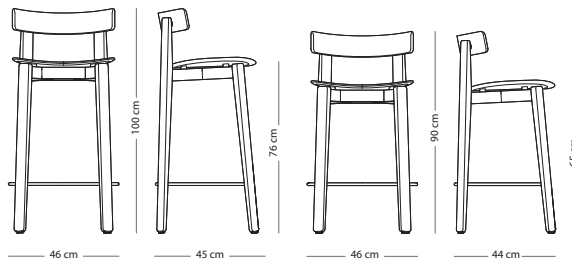

## Nora stool

Item no. 1E0 - special edition  
Item no. 1DF

Seat height - 41 cm

## Nora bar chair - with backrest

Item no. 1CE - special edition - regular  
Item no. 1CD - special edition - low  
Item no. 185 - regular  
Item no. 186 - low

Seat height regular - 76 cm  
Seat height low - 65 cm