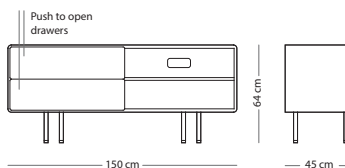

Storage units

Fina sideboard 150

Item no. 19C

Assembly

CORPUS MATERIAL

SIZE Solid oak

150x45x64 € 1.140,00

WOOD FINISH

Solid oak - Hardwax oil: White 1015/Natural 1505

FRONTS

Linoleum - Nero 4023/Mushroom 4176

LEGS

Powder coated steel