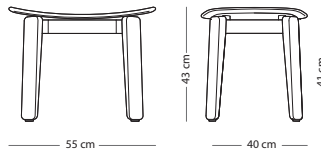

## Nora lounge chair - upholstered backrest

Item no. 1D3

Seat height - 39 cm

## Nora stool

Item no. 1E0 - special edition  
Item no. 1DF

Seat height - 41 cm