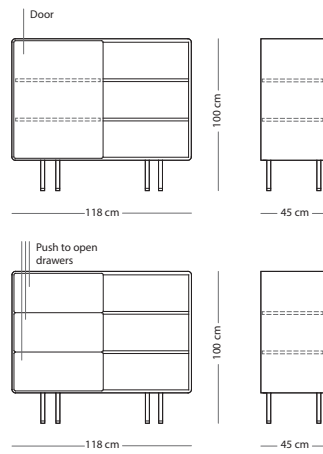

Fina dresser 118

Item no: Varies per version, see table

Assembly

WOOD FINISH

Solid oak - Hardwax oil: White 1015/Natural 1505

FRONTS

Linoleum - Nero 4023/Mushroom 4176

LEGS

Powder coated steel

CORPUS MATERIAL

OPTION

Solid oak

With door
(19F)

€ 1.290,00

With drawers
(1A0)

€ 1.450,00