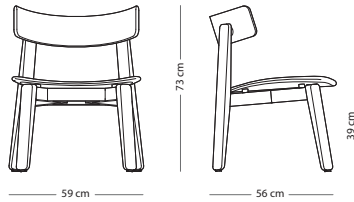

## Nora lounge chair - upholstered backrest

Item no. 1D3

Seat height - 39 cm