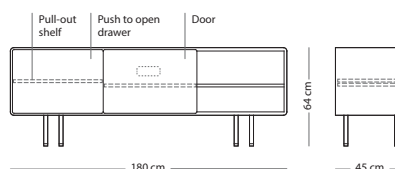

Fina sideboard 180

Item no. 065

Assembly

CORPUS MATERIAL

SIZE Solid oak

180x45x64 € 1.290,00

WOOD FINISH

Solid oak - Hardwax oil: White 1015/Natural 1505

FRONTS

Linoleum - Nero 4023/Mushroom 4176

LEGS

Powder coated steel