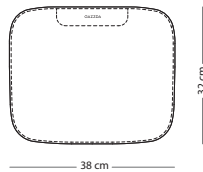

Leina seat cushion

Item no. 0C0

CONSTRUCTION MATERIAL

Steel

SEAT MATERIAL

Solid oak

Regular

€ 390,00

Low

€ 380,00

UPHOLSTERY MATERIAL

Dakar leather (all colours)

€ 80,00