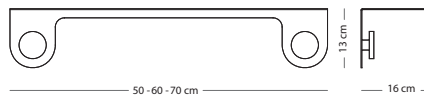

Hook wall shelf

Item no: Varies per version, see table

Assembly

CONSTRUCTION MATERIAL

SIZE

50x16x13
(107)

60x16x13
(108)

70x16x13
(109)

Steel

€ 60,00

€ 75,00

€ 90,00

WOODEN KNOB FINISH

Solid oak - Hardwax oil: White 1015

STEEL FINISH

Powder coated - All available colours