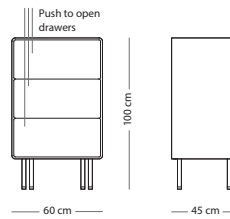

Fina drawer

Item no. 067

WOOD FINISH

Solid oak - Hardwax oil: White 1015/Natural 1505

FRONTS

Linoleum - Nero 4023/Mushroom 4176

LEGS

Powder coated steel

CORPUS MATERIAL

SIZE

Solid oak

60x45x100

€ 990,00