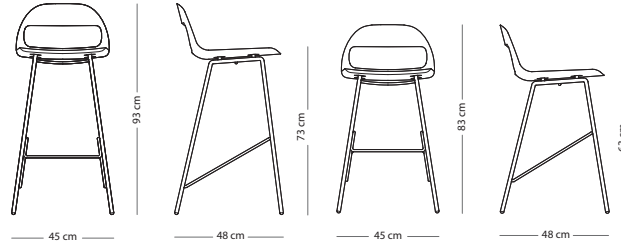

## Leina bar chair

Item no. 095 - regular  
Item no. 096 - low

Seat height regular - 73 cm  
Seat height low - 63 cm