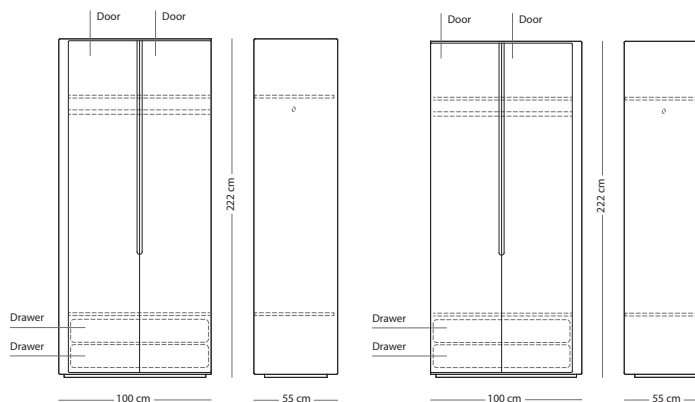

Ena modular wardrobe - hanger

Item no: Varies per version, see table

CORPUS MATERIAL

WOOD FINISH

Solid oak - Hardwax oil: White 1015/Natural 1505

FRONTS

MDF - White 9010

Fully assembled product

OPTION

	Solid oak
Base module - left (06F)	€ 1.300,00
Right module - wide (06A)	€ 1.300,00