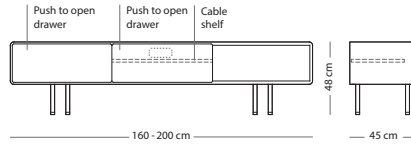

Fina lowboard

Item no: Varies per version, see table

Assembly

WOOD FINISH

Solid oak - Hardwax oil: White 1015/Natural 1505

FRONTS

Linoleum - Nero 4023/Mushroom 4176

LEGS

Powder coated steel

CORPUS MATERIAL

SIZE

Solid oak

160x45x48
(19D)

€ 1.040,00

200x45x48
(066)

€ 1.190,00