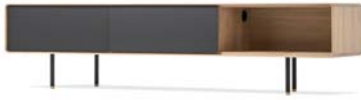

Fina lowboard

Item no: Varies per version, see table

Assembly

WOOD FINISH

Solid oak - Hardwax oil: White 1015/Natural 1505

FRONTS

Linoleum - Nero 4023/Mushroom 4176

LEGS

Powder coated steel

CORPUS MATERIAL

SIZE

Solid oak

160x45x48
(19D)

€ 1.040,00

200x45x48
(066)

€ 1.190,00