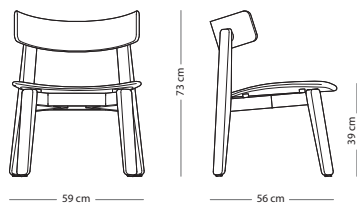

Nora lounge chair - wooden backrest

Item no. 1D2 - special edition

Item no. 184

WOOD FINISH

- Solid oak - Hardwax oil: White 1015/Natural 1505
- Coloured oak - Lacquer: Charcoal 7021, Black 9005 or cust. RAL (MOQ = 20 pcs)

* Special edition - Oak veneer seat on a coloured frame is always finished with Hardwax oil White 1015

Felten gliders are included
Fully assembled product

Seat height - 37 cm
Armrest height - 60 cm

FRAME MATERIAL

SEAT MATERIAL

	Solid oak	Coloured oak
Oak veneer (1015/1505)	€ 690,00	*€ 790,00
M. Line Flax (all colours)	€ 790,00	€ 790,00
Dakar leather (all colours)	€ 990,00	€ 990,00

Seat height - 47 cm

FRAME MATERIAL

SEAT MATERIAL

	Solid oak	Coloured oak
Oak veneer (1015/1505)	€ 290,00	*€ 330,00
M. Line Flax (all colours)	€ 330,00	€ 330,00
Dakar leather (all colours)	€ 430,00	€ 430,00

Seat height - 39 cm

FRAME MATERIAL

SEAT MATERIAL

	Solid oak	Coloured oak
Oak veneer (1015/1505)	€ 490,00	*€ 590,00
M. Line Flax (all colours)	€ 590,00	€ 590,00
Dakar leather (all colours)	€ 790,00	€ 790,00