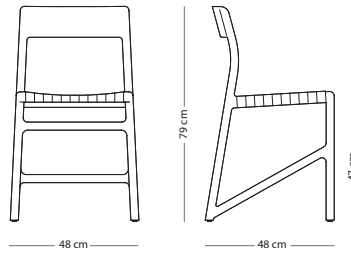

## Fawn chair

Item no. 083

Seat height - 47 cm