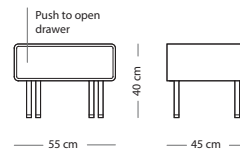

Fina nightstand

Item no. 068

WOOD FINISH

Solid oak - Hardwax oil: White 1015/Natural 1505

FRONTS

Linoleum - Nero 4023/Mushroom 4176

LEGS

Powder coated steel

CORPUS MATERIAL

SIZE

Solid oak

55x45x40

€ 350,00