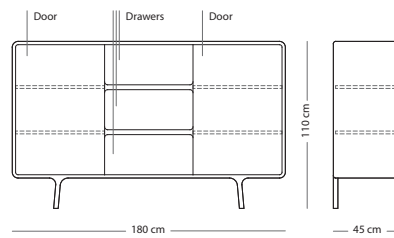

Fawn dresser

Item no. 01E

WOOD FINISH

Solid oak - Hardwax oil: White 1015/Natural 1505

Fully assembled product

CORPUS MATERIAL

SIZE Solid oak

180x45x110 € 1.890,00