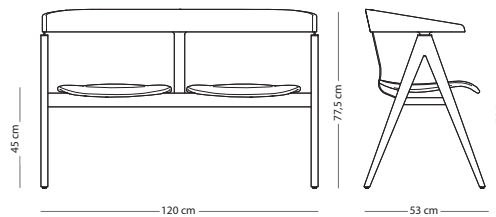

Ava bench

Item no. 1C9 - special edition
Item no. 182

WOOD FINISH

- Solid oak - Hardwax oil: White 1015/Natural 1505
- Coloured oak - Lacquer: Charcoal 7021, Black 9005 or custom RAL (MOQ = 20 pcs)

* Special edition - Oak veneer seat on a coloured frame is always finished with Hardwax oil White 1015

Felten gliders are included
Fully assembled product

Seat height - 45 cm
Armrest height - 70,5 cm

FRAME MATERIAL

SEAT MATERIAL	Solid oak	Coloured oak
Oak veneer (1015/1505)	€ 890,00	*€ 990,00
M. Line Flax (all colours)	€ 990,00	€ 990,00
Dakar leather (all colours)	€ 1.190,00	€ 1.190,00