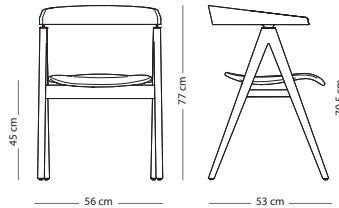

Seating

Ava chair

Item no. 1CA - special edition
Item no. 0FE

WOOD FINISH

- Solid oak - Hardwax oil: White 1015/Natural 1505
- Coloured oak - Lacquer: Charcoal 7021, Black 9005 or cust. RAL (MOQ = 20 pcs)

* Special edition - Oak veneer seat on a coloured frame is always finished with Hardwax oil White 1015

Felten gliders are included
Fully assembled product

Seat height - 45 cm
Armrest height - 70,5 cm

FRAME MATERIAL

SEAT MATERIAL	Solid oak	Coloured oak
Oak veneer (1015/1505)	€ 390,00	*€ 440,00
M. Line Flax (all colours)	€ 440,00	€ 440,00
Dakar leather (all colours)	€ 540,00	€ 540,00