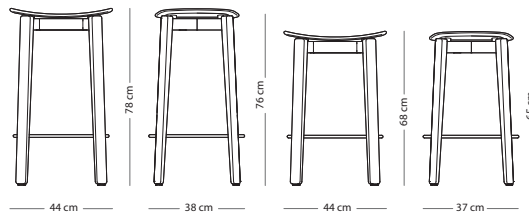

## Nora bar chair - without backrest

Item no. 1D0 - special edition - regular

Item no. 1CF - special edition - low

Item no. 187 - regular

Item no. 188 - low

Seat height regular - 76 cm  
Seat height low - 65 cm