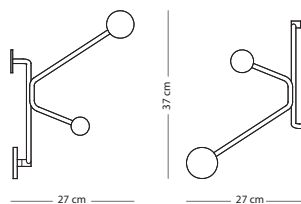

Hook wall coat rack - outer corners

Item no. 09A

Assembly

CONSTRUCTION MATERIAL

SIZE Steel

27x27x37 € 95,00

WOODEN KNOB FINISH

Solid oak - Hardwax oil: White 1015

STEEL FINISH

Powder coated - All available colours except white matte