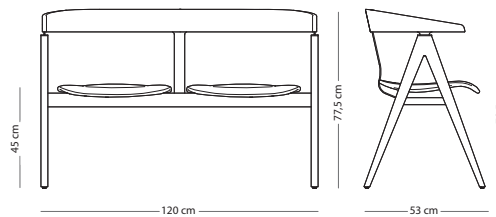

Ava bench

Item no. 1C9 - special edition
Item no. 182

WOOD FINISH

- Solid oak - Hardwax oil: White 1015/Natural 1505
- Coloured oak - Lacquer: Charcoal 7021, Black 9005 or custom RAL (MOQ = 20 pcs)

* Special edition - Oak veneer seat on a coloured frame is always finished with Hardwax oil White 1015

Felten gliders are included
Fully assembled product

SEAT MATERIAL

	Solid oak	Coloured oak
Oak veneer (1015/1505)	€ 890,00	*€ 990,00
M. Line Flax (all colours)	€ 990,00	€ 990,00
Dakar leather (all colours)	€ 1.190,00	€ 1.190,00

FRAME MATERIAL

Seat height - 45 cm
Armrest height - 70,5 cm