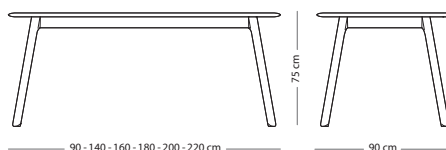

Tables & desks

Teska table

Item no: Varies per version, see table

MATERIAL

SIZE	Solid oak
90x90x75 (1D9)	€ 890,00
140x90x75 (1D4)	€ 1.090,00
160x90x75 (1D5)	€ 1.190,00
180x90x75 (1D6)	€ 1.290,00
200x90x75 (1D7)	€ 1.390,00
220x90x75 (1D8)	€ 1.490,00

WOOD FINISH

Solid oak - Hardwax oil: White 1015/Natural 1505

Ava table

Item no: Varies per version, see table

MATERIAL