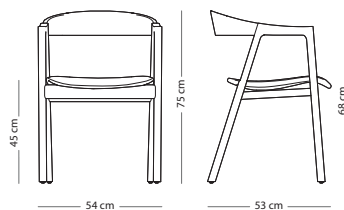

Muna chair

Item no. 1CB - special edition
Item no. 0F0

WOOD FINISH

- Solid oak - Hardwax oil: White 1015/Natural 1505
- Coloured oak - Lacquer: Charcoal 7021, Black 9005 or custom RAL (MOQ = 20 pcs)

* Special edition - Oak veneer seat on a coloured frame is always finished with Hardwax oil White 1015

Felten gliders are included
Fully assembled product

SEAT MATERIAL

	Solid oak	Coloured oak
Oak veneer (1015/1505)	€ 390,00	*€ 440,00
M. Line Flax (all colours)	€ 440,00	€ 440,00
Dakar leather (all colours)	€ 540,00	€ 540,00

FRAME MATERIAL

Seat height - 45 cm
Armrest height - 68 cm