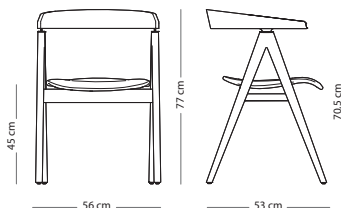

Seating

Ava chair

Item no. 1CA - special edition
Item no. 0FE

WOOD FINISH

- Solid oak - Hardwax oil: White 1015/Natural 1505
- Coloured oak - Lacquer: Charcoal 7021, Black 9005 or cust. RAL (MOQ = 20 pcs)

* Special edition - Oak veneer seat on a coloured frame is always finished with Hardwax oil White 1015

Felten gliders are included
Fully assembled product

Seat height - 45 cm
Armrest height - 70,5 cm

FRAME MATERIAL

SEAT MATERIAL

	Solid oak	Coloured oak
Oak veneer (1015/1505)	€ 390,00	*€ 440,00
M. Line Flax (all colours)	€ 440,00	€ 440,00
Dakar leather (all colours)	€ 540,00	€ 540,00