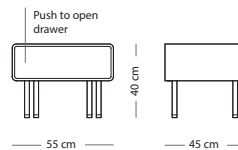

Fina nightstand

Item no. 068

WOOD FINISH

Solid oak - Hardwax oil: White 1015/Natural 1505

FRONTS

Linoleum - Nero 4023/Mushroom 4176

LEGS

Powder coated steel

CORPUS MATERIAL

SIZE

55x45x40

Solid oak

€ 350,00