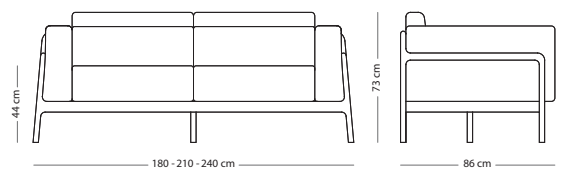

## Fawn sofa - 2, 3 and 3-plus seater

Item no: Varies per version, see table

  
Seat height - 44 cm  
Armrest height - 66 cm