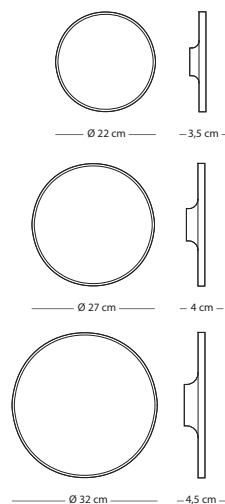

Look mirror

Item no: Varies per version, see table

Assembly

FRAME MATERIAL

SIZE	Solid oak
Ø 22x3,5 (123)	€ 60,00
Ø 27x4,0 (124)	€ 75,00
Ø 32x4,5 (125)	€ 90,00

WOOD FINISH

Solid oak - Hardwax oil: White 1015