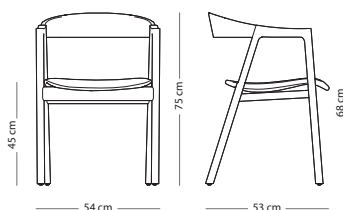

Muna chair

Item no. 1CB - special edition
Item no. 0F0

WOOD FINISH

- Solid oak - Hardwax oil: White 1015/Natural 1505
- Coloured oak - Lacquer: Charcoal 7021, Black 9005 or custom RAL (MOQ = 20 pcs)

* Special edition - Oak veneer seat on a coloured frame is always finished with Hardwax oil White 1015

Felten gliders are included
Fully assembled product

Seat height - 45 cm
Armrest height - 68 cm

FRAME MATERIAL

SEAT MATERIAL

	Solid oak	Coloured oak
Oak veneer (1015/1505)	€ 390,00	*€ 440,00
M. Line Flax (all colours)	€ 440,00	€ 440,00
Dakar leather (all colours)	€ 540,00	€ 540,00