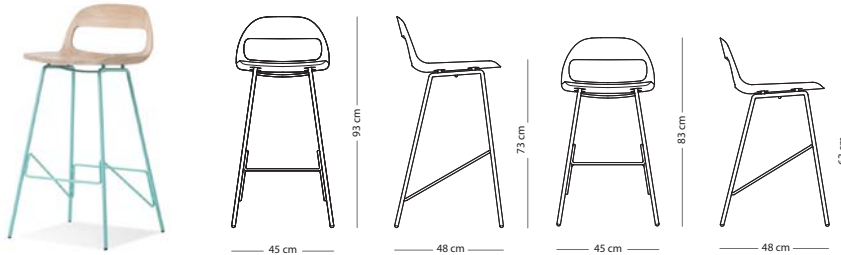

## Leina bar chair

Item no. 095 - regular  
Item no. 096 - low

Seat height regular - 73 cm  
Seat height low - 63 cm