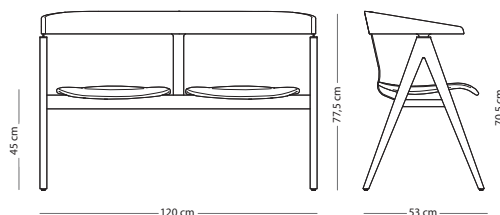

Ava bench

Item no. 1C9 - special edition
Item no. 182

WOOD FINISH

- Solid oak - Hardwax oil: White 1015/Natural 1505
- Coloured oak - Lacquer: Charcoal 7021, Black 9005 or custom RAL (MOQ = 20 pcs)

* Special edition - Oak veneer seat on a coloured frame is always finished with Hardwax oil White 1015

Felten gliders are included
Fully assembled product

Seat height - 45 cm
Armrest height - 70,5 cm

FRAME MATERIAL

SEAT MATERIAL

	Solid oak	Coloured oak
Oak veneer (1015/1505)	€ 890,00	*€ 990,00
M. Line Flax (all colours)	€ 990,00	€ 990,00
Dakar leather (all colours)	€ 1.190,00	€ 1.190,00