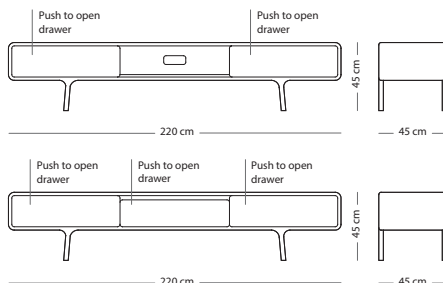

Fawn lowboard

Item no: Varies per version, see table

WOOD FINISH

Solid oak - Hardwax oil: White 1015/Natural 1505

Fully assembled product

CORPUS MATERIAL

OPTION Solid oak

Two drawers (01A) € 1.490,00

Three drawers (01B) € 1.590,00