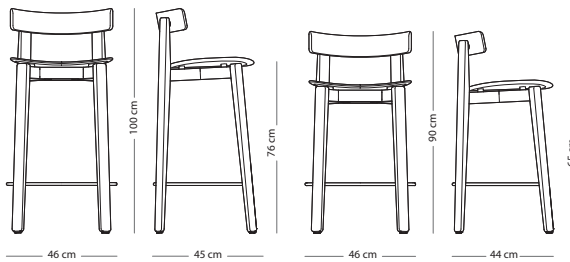

## Nora stool

Item no. 1E0 - special edition  
Item no. 1DF

Seat height - 41 cm

## Nora bar chair - with backrest

Item no. 1CE - special edition - regular  
Item no. 1CD - special edition - low  
Item no. 185 - regular  
Item no. 186 - low

Seat height regular - 76 cm  
Seat height low - 65 cm