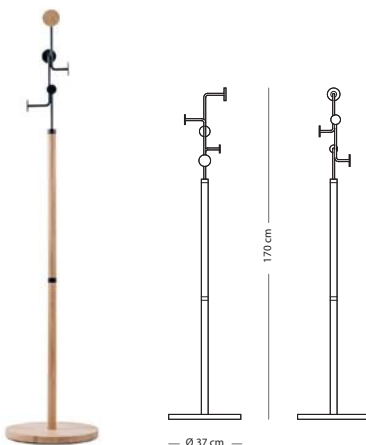

Hook coat stand

Item no. 110

Assembly

Care and repair kit solid wood

Item no. 0C2

FINISH

Solid oak - Hardwax oil Natural 1505 / Hardwax oil White 1015

Contents:

Bottle
hardwax oil

Sand paper
120,400

Scouring Pad

Cotton
cloth

Wax

CONSTRUCTION MATERIAL

SIZE

Ø 37x170

Steel

€ 260,00

WOOD FINISH

Solid oak - Hardwax oil: White 1015

STEEL FINISH

Powder coated - All available colours

C&R box
(0C2)

€ 19,50