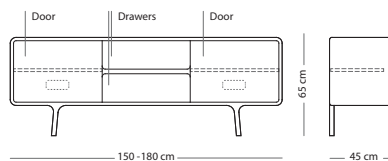

Fawn sideboard

Item no: Varies per version, see table

CORPUS MATERIAL

SIZE

150x45x65
(162)

180x45x65
(019)

Solid oak

€ 1.390,00

€ 1.490,00

WOOD FINISH

Solid oak - Hardwax oil: White 1015/Natural 1505

Fully assembled product