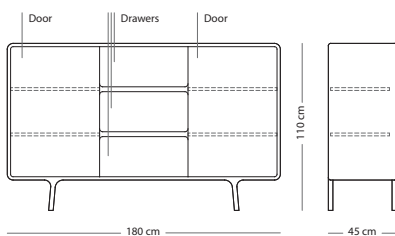

Fawn dresser

Item no. 01E

WOOD FINISH

Solid oak - Hardwax oil: White 1015/Natural 1505

Fully assembled product

CORPUS MATERIAL

SIZE Solid oak

180x45x110 € 1.890,00