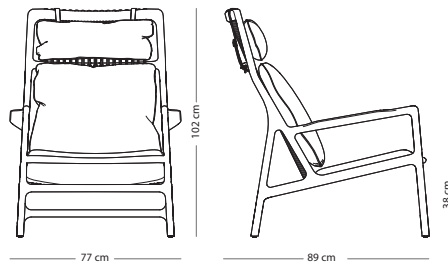

Dedo lounge chair

Item no. 091

FRAME MATERIAL

UPHOLSTERY MATERIAL

Solid oak

M. Line Flax
(all colours)

€ 1.390,00

Dakar leather
(all colours)

€ 1.590,00

WOOD FINISH

Solid oak - Hardwax oil: White 1015/Natural 1505

ROPE

Cotton - Rope

Felten gliders are included

Fully assembled product

Dedo footstool

Item no. 092

Seat height - 38 cm

FRAME MATERIAL

UPHOLSTERY MATERIAL

Solid oak

M. Line Flax
(all colours)

€ 390,00

Dakar leather
(all colours)

€ 440,00

WOOD FINISH

Solid oak - Hardwax oil: White 1015/Natural 1505

Fully assembled product