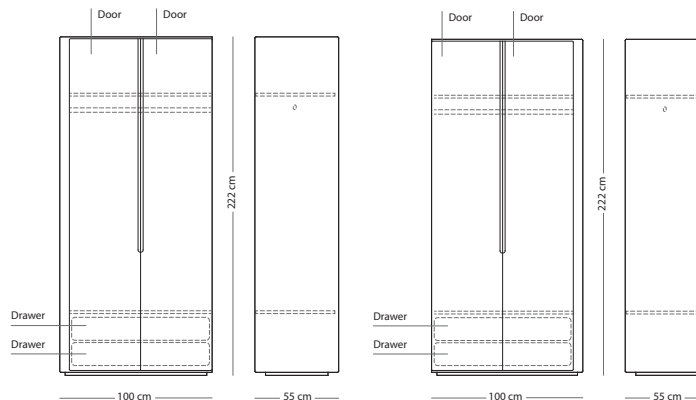

Ena modular wardrobe - hanger

Item no: Varies per version, see table

CORPUS MATERIAL

WOOD FINISH

Solid oak - Hardwax oil: White 1015/Natural 1505

FRONTS

MDF - White 9010

Fully assembled product

OPTION

Solid oak

Base module - left (06F) € 1.300,00

Right module - wide (06A) € 1.300,00