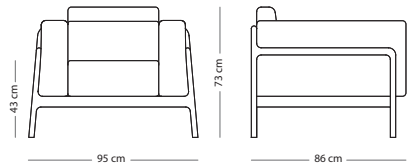

Fully assembled product

Fawn armchair

Item no. 085

Seat height - 44 cm
Armrest height - 66 cm

FRAME MATERIAL

UPHOLSTERY MATERIAL **Solid oak**

 **M. Line Flax** (all colours) € 1.490,00

 **Dakar leather** (all colours) € 1.790,00