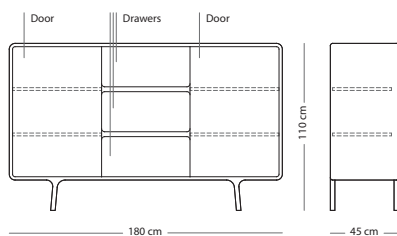

Fawn dresser

Item no. 01E

WOOD FINISH

Solid oak - Hardwax oil: White 1015/Natural 1505

Fully assembled product

CORPUS MATERIAL

SIZE Solid oak

180x45x110 € 1.890,00