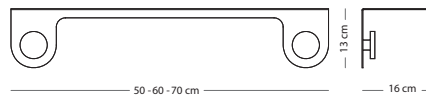

Hook wall shelf

Item no: Varies per version, see table

Assembly

CONSTRUCTION MATERIAL

SIZE

50x16x13
(107)

60x16x13
(108)

70x16x13
(109)