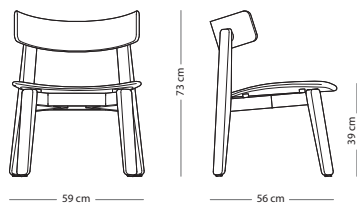

Nora lounge chair - wooden backrest

Item no. 1D2 - special edition

Item no. 184

WOOD FINISH

- Solid oak - Hardwax oil: White 1015/Natural 1505
- Coloured oak - Lacquer: Charcoal 7021, Black 9005 or cust. RAL (MOQ = 20 pcs)

* Special edition - Oak veneer seat on a coloured frame is always finished with Hardwax oil White 1015

*Felten gliders are included
Fully assembled product*

Seat height - 37 cm
Armrest height - 60 cm

FRAME MATERIAL

SEAT MATERIAL

	Solid oak	Coloured oak
Oak veneer (1015/1505)	€ 690,00	*€ 790,00
M. Line Flax (all colours)	€ 790,00	€ 790,00
Dakar leather (all colours)	€ 990,00	€ 990,00

Seat height - 47 cm

FRAME MATERIAL

SEAT MATERIAL

	Solid oak	Coloured oak
Oak veneer (1015/1505)	€ 290,00	*€ 330,00
M. Line Flax (all colours)	€ 330,00	€ 330,00
Dakar leather (all colours)	€ 430,00	€ 430,00

Seat height - 39 cm

FRAME MATERIAL

SEAT MATERIAL

	Solid oak	Coloured oak
Oak veneer (1015/1505)	€ 490,00	*€ 590,00
M. Line Flax (all colours)	€ 590,00	€ 590,00
Dakar leather (all colours)	€ 790,00	€ 790,00