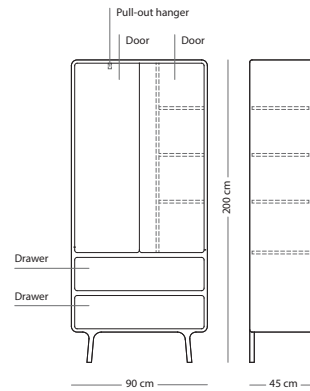

Fawn nightstand

Item no. 190

CORPUS MATERIAL

WOOD FINISH

Solid oak - Hardwax oil: White 1015/Natural 1505

Fully assembled product

SIZE

53x45x43

Solid oak

€ 450,00

Fawn wardrobe

Item no. 01F

CORPUS MATERIAL

WOOD FINISH

Solid oak - Hardwax oil: White 1015/Natural 1505

Fully assembled product

SIZE

90x45x200

Solid oak

€ 1.990,00