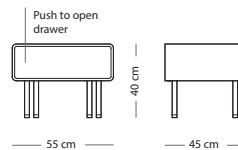

Fina nightstand

Item no. 068

WOOD FINISH

Solid oak - Hardwax oil: White 1015/Natural 1505

FRONTS

Linoleum - Nero 4023/Mushroom 4176

LEGS

Powder coated steel

CORPUS MATERIAL

SIZE

Solid oak

55x45x40

€ 350,00