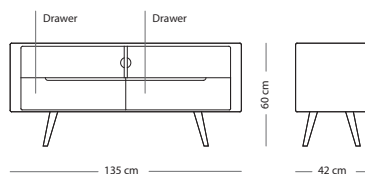

Ena TV sideboard 135

Item no. 05A

CORPUS MATERIAL

SIZE Solid oak

135x42x60 € 890,00

WOOD FINISH

Solid oak - Hardwax oil: White 1015/Natural 1505

FRONTS

MDF - White 9010