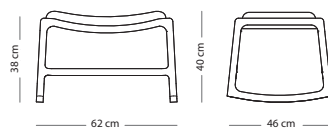

Solid oak - Hardwax oil: White 1015/Natural 1505

ROPE

Cotton - Rope

Felten gliders are included

Fully assembled product

Seat height - 38 cm

Dedo footstool

Item no. 092