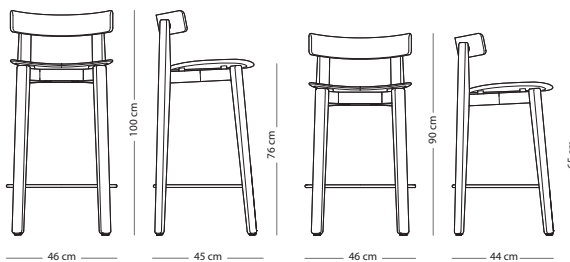

## Nora stool

Item no. 1E0 - special edition  
Item no. 1DF

Seat height - 41 cm

## Nora bar chair - with backrest

Item no. 1CE - special edition - regular  
Item no. 1CD - special edition - low  
Item no. 185 - regular  
Item no. 186 - low

Seat height regular - 76 cm  
Seat height low - 65 cm