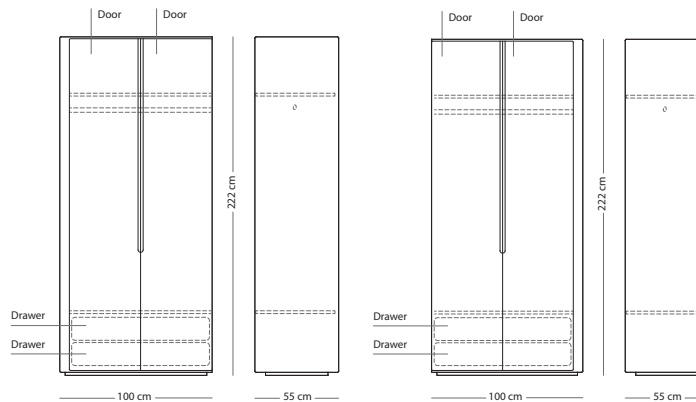

Ena modular wardrobe - hanger

Item no: Varies per version, see table

CORPUS MATERIAL

WOOD FINISH

Solid oak - Hardwax oil: White 1015/Natural 1505

FRONTS

MDF - White 9010

Fully assembled product

OPTION

	Solid oak
Base module - left (06F)	€ 1.300,00
Right module - wide (06A)	€ 1.300,00