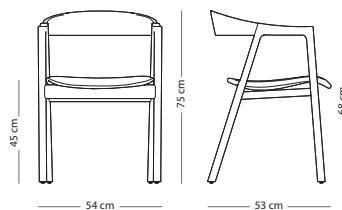

Muna chair

Item no. 1CB - special edition
Item no. 0F0

WOOD FINISH

- Solid oak - Hardwax oil: White 1015/Natural 1505
- Coloured oak - Lacquer: Charcoal 7021, Black 9005 or custom RAL (MOQ = 20 pcs)

* Special edition - Oak veneer seat on a coloured frame is always finished with Hardwax oil White 1015

Felten gliders are included
Fully assembled product

SEAT MATERIAL

	Solid oak	Coloured oak
Oak veneer (1015/1505)	€ 390,00	*€ 440,00
M. Line Flax (all colours)	€ 440,00	€ 440,00
Dakar leather (all colours)	€ 540,00	€ 540,00

FRAME MATERIAL

Seat height - 45 cm
Armrest height - 68 cm