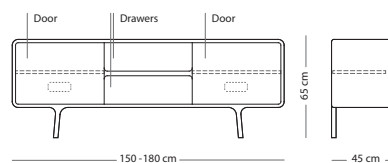

Fawn sideboard

Item no: Varies per version, see table

CORPUS MATERIAL

SIZE

150x45x65
(162)

180x45x65
(019)

Solid oak

€ 1.390,00

€ 1.490,00

WOOD FINISH

Solid oak - Hardwax oil: White 1015/Natural 1505

Fully assembled product