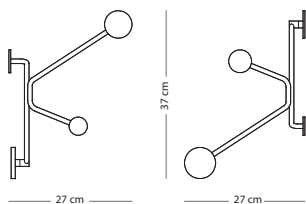

Hook wall coat rack - outer corners

Item no. 09A

Assembly

CONSTRUCTION MATERIAL

SIZE Steel

27x27x37 € 95,00

WOODEN KNOB FINISH

Solid oak - Hardwax oil: White 1015

STEEL FINISH

Powder coated - All available colours except white matte