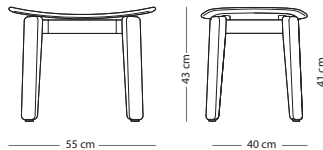

## Nora lounge chair - upholstered backrest

Item no. 1D3

Seat height - 39 cm

## Nora stool

Item no. 1E0 - special edition  
Item no. 1DF

Seat height - 41 cm