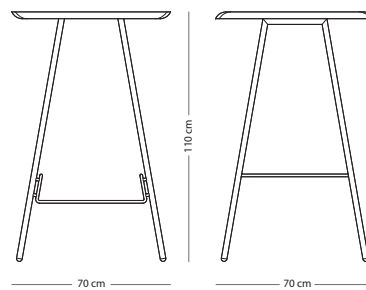

Leina bar table

Item no. 097

WOOD FINISH

Solid oak - Hardwax oil: White 1015/Natural 1505

STEEL FINISH

Powder coated - All available colours

CONSTRUCTION MATERIAL

PLATE MATERIAL

Steel

Solid oak

€ 590,00