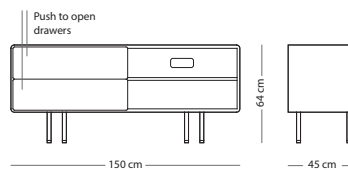

Storage units

Fina sideboard 150

Item no. 19C

CORPUS MATERIAL

SIZE **Solid oak**

150x45x64 € 1.140,00

WOOD FINISH

Solid oak - Hardwax oil: White 1015/Natural 1505

FRONTS

Linoleum - Nero 4023/Mushroom 4176

LEGS

Powder coated steel