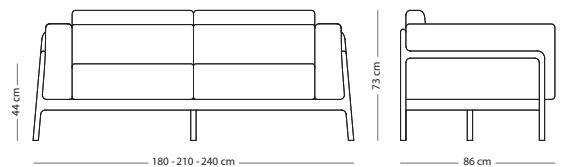

## Fawn sofa - 2, 3 and 3-plus seater

Item no: Varies per version, see table

  
Seat height - 44 cm  
Armrest height - 66 cm