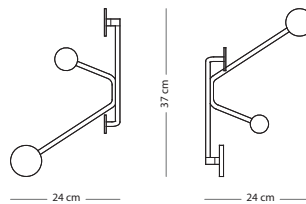

Hook wall coat rack - inner corners

Item no. 099

Assembly

CONSTRUCTION MATERIAL

SIZE Steel

24x24x37 € 95,00

WOODEN KNOB FINISH

Solid oak - Hardwax oil: White 1015

STEEL FINISH

Powder coated - All available colours except white matte