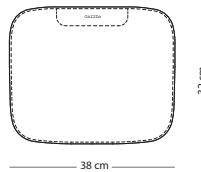

Leina seat cushion

Item no. 0C0

UPHOLSTERY MATERIAL

Dakar leather (all colours)

€ 80,00