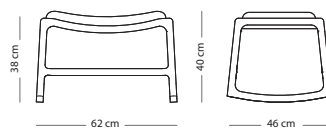

Dedo footstool

Item no. 092

Seat height - 38 cm

FRAME MATERIAL

UPHOLSTERY MATERIAL Solid oak

M. Line Flax
(all colours)

€ 390,00

Dakar leather
(all colours)

€ 440,00

WOOD FINISH

Solid oak - Hardwax oil: White 1015/Natural 1505

Fully assembled product