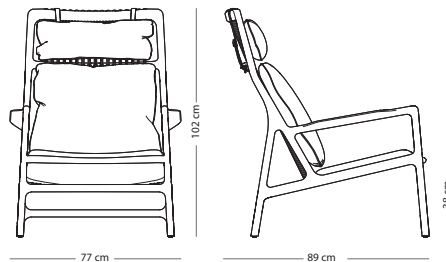

Dedo lounge chair

Item no. 091

FRAME MATERIAL

UPHOLSTERY MATERIAL Solid oak

M. Line Flax
(all colours)

€ 1.390,00

Dakar leather
(all colours)

€ 1.590,00

WOOD FINISH

Solid oak - Hardwax oil: White 1015/Natural 1505

ROPE

Cotton - Rope

Felten gliders are included

Fully assembled product

Seat height - 38 cm

Dedo footstool

Item no. 092

Seat height - 38 cm

FRAME MATERIAL

UPHOLSTERY MATERIAL Solid oak

M. Line Flax
(all colours)

€ 390,00

Dakar leather
(all colours)

€ 440,00

WOOD FINISH

Solid oak - Hardwax oil: White 1015/Natural 1505

Fully assembled product