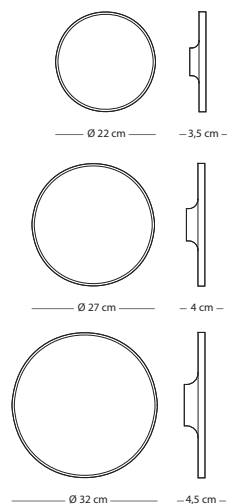

Look mirror

Item no: Varies per version, see table

Assembly

FRAME MATERIAL

SIZE	Solid oak
Ø 22x3,5 (123)	€ 60,00
Ø 27x4,0 (124)	€ 75,00
Ø 32x4,5 (125)	€ 90,00

WOOD FINISH

Solid oak - Hardwax oil: White 1015