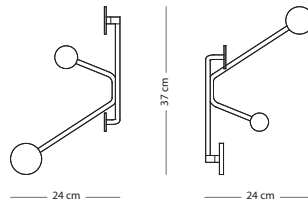

Hook wall coat rack - inner corners

Item no. 099

Assembly

CONSTRUCTION MATERIAL

SIZE Steel

24x24x37 € 95,00

WOODEN KNOB FINISH

Solid oak - Hardwax oil: White 1015

STEEL FINISH

Powder coated - All available colours except white matte