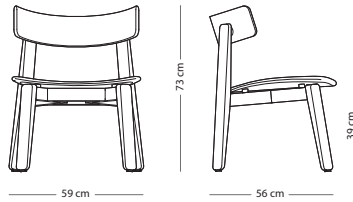

## Nora lounge chair - upholstered backrest

Item no. 1D3

Seat height - 39 cm