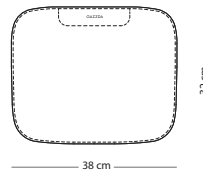

Leina seat cushion

Item no. 0C0

UPHOLSTERY MATERIAL

Dakar leather (all colours)

€ 80,00

SEAT MATERIAL

Solid oak

Regular

€ 390,00

Low

€ 380,00