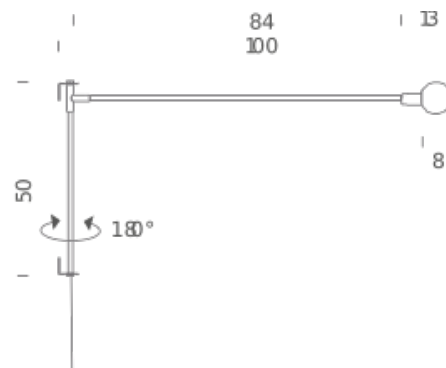

## LAMPING

Source	halopin G9 QT-14
Total power	4W
Emission	diffused
Switching	dimnable
Tension	230V
Color temperature	2700K
Luminous flux	400lm
Materials	aluminium
Notes	switch on cable, LED dimmable bulb included, max power allowed 25W HALO bulb, cover for direct wall electrical installation (no plug), dimmable (only with direct wall electrical installation), cable length 2,5m
Net lamp weight	1 kg

## PACKAGE

Package 01

Dimension: 101x20x12 cm / Gross weight: 2 kg

wall electrical  
installation  
cover