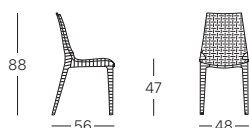

TECNOPOLIMERO
 TECHNOPOLYMER

11 SF 15 SF 70 SF 81 SF

ART. 2322

ART. 2323

ACCESSORI
 FITTINGS

ART. 2944 001 carrello 55x55 cm / trolley
ART. 2948 001 optional: maniglione / handle

CERTIFICAZIONI
 CERTIFICATION