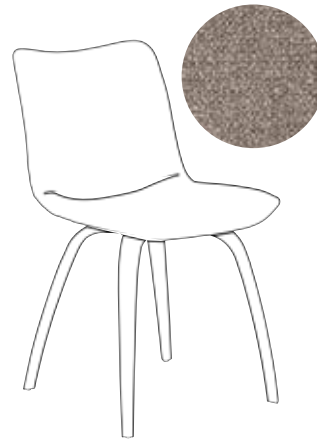

GLEE

100203109

Available in art. leather and bouclé fabric.
Legs in oak veneer or black stained ash veneer.