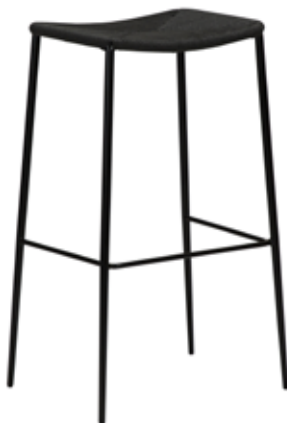

Black: 200232810
Natural: 200232820