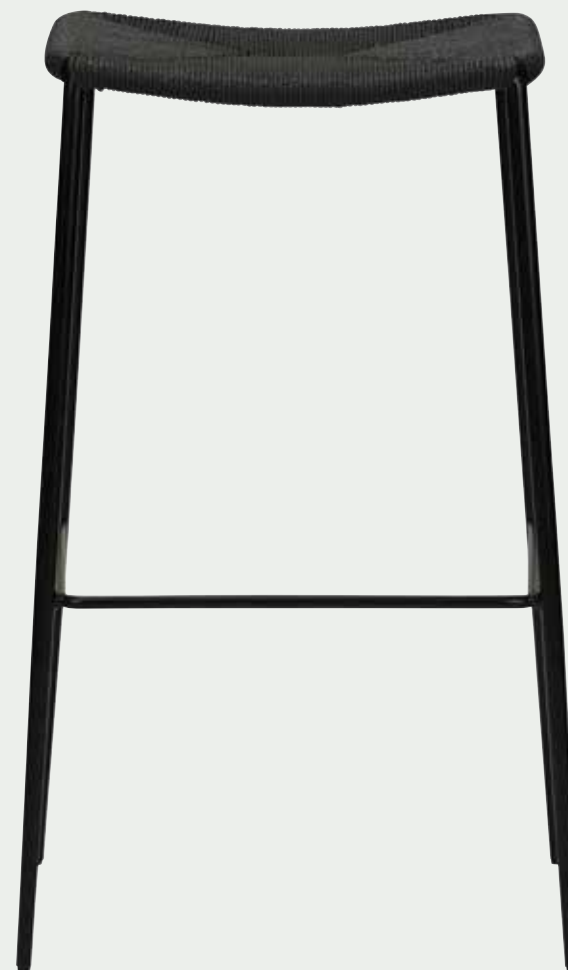

100232840

STILETTO

Natural: 300232820
Black: 300232810

Paper cord seat.
Legs in black powder coated metal.

Black: 200232810
Natural: 200232820

SWAY CHAIR
BY FINN NIELSEN

100750140

100750150