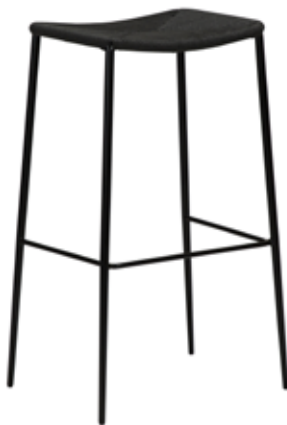

Black: 200232810
Natural: 200232820