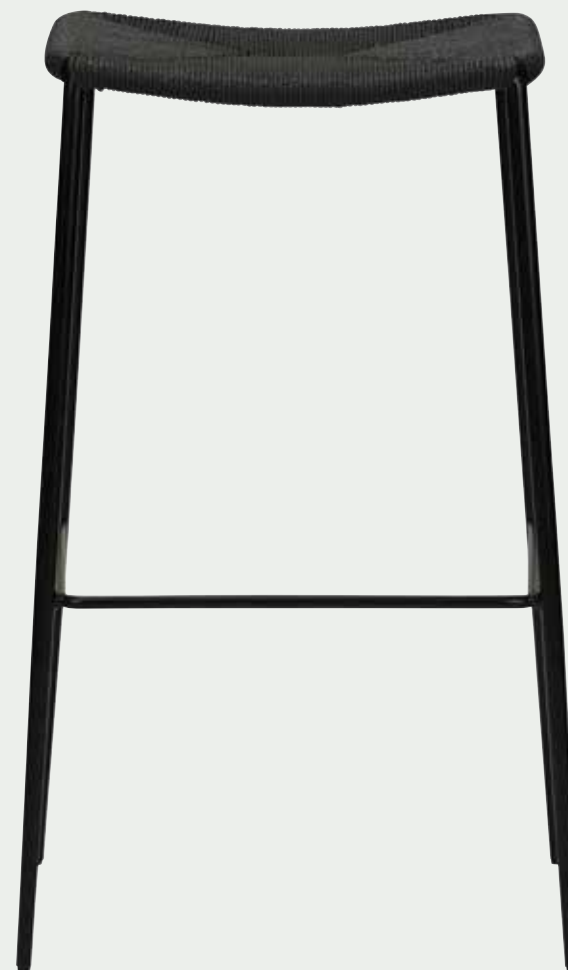

# STILETTO

Natural: 300232820  
Black: 300232810

Paper cord seat.  
Legs in black powder coated metal.

Black: 200232810  
Natural: 200232820

SWAY CHAIR  
BY FINN NIELSEN

100750140

100750150

100750160