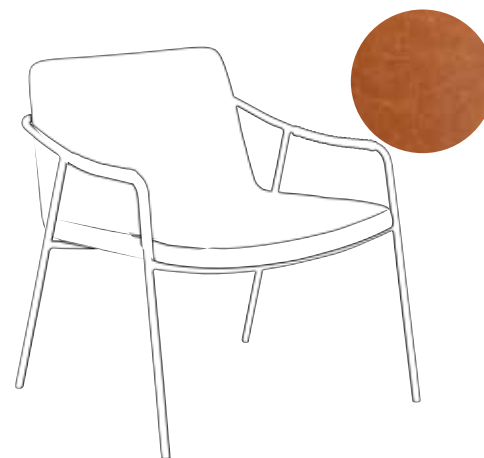

# BOTO LOUNGE CHAIR

BY BYGEORGEN

700310300

Available in art. leather  
with black powder coated metal legs.

700310301

Bar: 200310300  
Counter: 300310300

Bar: 200310304  
Counter: 300310304

Available in art. leather  
with black powder coated metal legs.