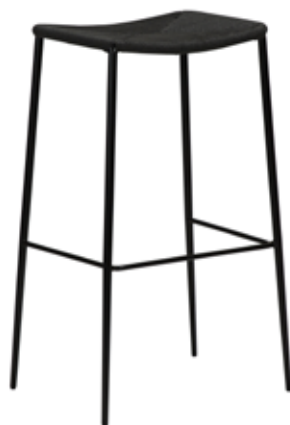

Black: 200232810
Natural: 200232820