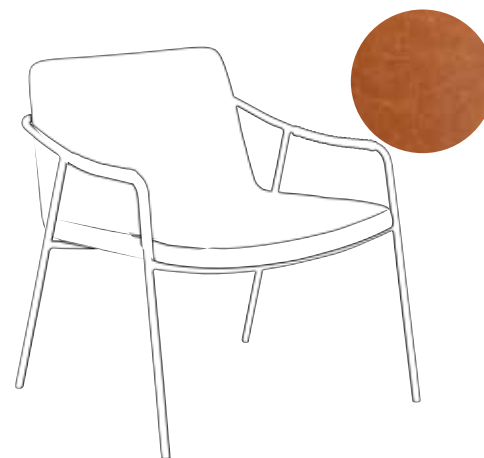

100205106

ARCH CHAIR
BY BYGEORGEN

BONE

400900530

Available in black stained ash veneer
and reclaimed elm.

400900540

BONE TABLE
BY SANNE PROTIN

BOTO CHAIR
BY BYGEORGEN

BOTO LOUNGE CHAIR

BY BYGEORGEN

700310300

Available in art. leather
with black powder coated metal legs.

700310301

Bar: 200310300
Counter: 300310300

Bar: 200310304
Counter: 300310304

Available in art. leather
with black powder coated metal legs.