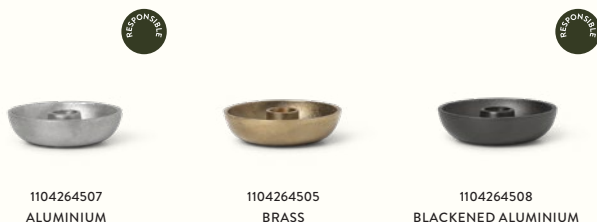

RECOMMENDED RETAIL PRICE:

EUR 79, DKK 599, SEK 855, NOK 855, GBP 75, USD 109

Bowl Candle Holder

Single

This candle holder has a simple, elegant form with a distinctive, rough and rich texture owing to the material of casted metal. Use the candle holder on its own or in the company of other candle holders in various heights to create a unified, cosy atmosphere.

BOWL CANDLE HOLDER - SINGLE - ALUMINIUM: SIZE: Ø: 10 X H: 2.7 CM, Ø: 3.9 X H: 1.1 IN · NET. WEIGHT: 0.1 KG · PACKSIZE: 6
MATERIAL: 100% RECYCLED CASTED ALUMINIUM

BOWL CANDLE HOLDER - SINGLE - BRASS: SIZE: Ø: 10 X H: 2.7 CM, Ø: 3.9 X H: 1.1 IN · NET. WEIGHT: 0.4 KG · PACKSIZE: 6
MATERIAL: SOLID CASTED BRASS