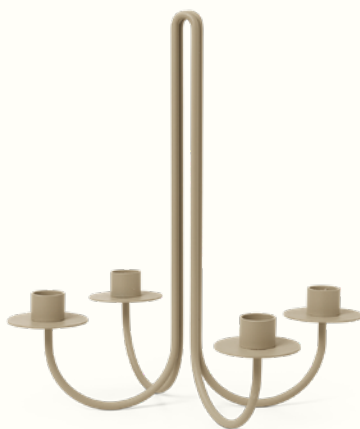

RECOMMENDED RETAIL PRICE:

EUR 11, DKK 79, SEK 115, NOK 115, GBP 9, USD 15

NEW

Sway Candelabre

Adding a festive finishing touch to any occasion, the Sway Candelabra is a four-armed candle holder made from powder-coated steel. Inspired by forged iron pieces from the Arts and Crafts movement, the candelabra unites the past and present with its modern interpretation of a classic antique.

1104266337
BLACK

1104266338
CASHMERE

SWAY CANDELABRA: SIZE: H: 30.2 X W: 23.5 X D: 18.2 CM, H: 11.9 X W: 9.3 X D: 7.2 IN · NET WEIGHT: 0.8 KG · PACKSIZE: 4
MATERIAL: POWDER COATED IRON · CARE: WIPE WITH A SOFT DAMP CLOTH · INFO: FITS CANDLES Ø 2.2 CM / 0.86 IN
ATTENTION: MAKE SURE TO EXTINGUISH THE CANDLE BEFORE IT REACHES THE EDGE OF THE CANDLE HOLDER.
NEVER LEAVE A LIT CANDLE OUT OF SIGHT · COUNTRY OF ORIGIN: CHINA