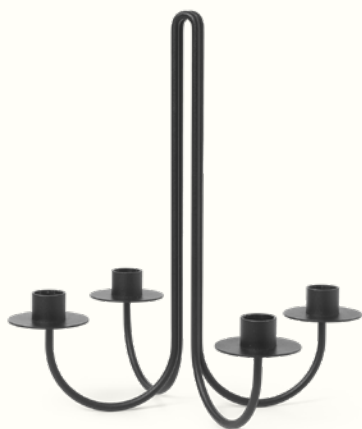

RECOMMENDED RETAIL PRICE:

EUR 11, DKK 79, SEK 115, NOK 115, GBP 9, USD 15

NEW

Sway Candelabre

Adding a festive finishing touch to any occasion, the Sway Candelabra is a four-armed candle holder made from powder-coated steel. Inspired by forged iron pieces from the Arts and Crafts movement, the candelabra unites the past and present with its modern interpretation of a classic antique.

1104266337
BLACK

1104266338
CASHMERE

SWAY CANDELABRA: SIZE: H: 30.2 X W: 23.5 X D: 18.2 CM, H: 11.9 X W: 9.3 X D: 7.2 IN · NET WEIGHT: 0.8 KG · PACKSIZE: 4
MATERIAL: POWDER COATED IRON · CARE: WIPE WITH A SOFT DAMP CLOTH · INFO: FITS CANDLES Ø 2.2 CM / 0.86 IN
ATTENTION: MAKE SURE TO EXTINGUISH THE CANDLE BEFORE IT REACHES THE EDGE OF THE CANDLE HOLDER.
NEVER LEAVE A LIT CANDLE OUT OF SIGHT · COUNTRY OF ORIGIN: CHINA