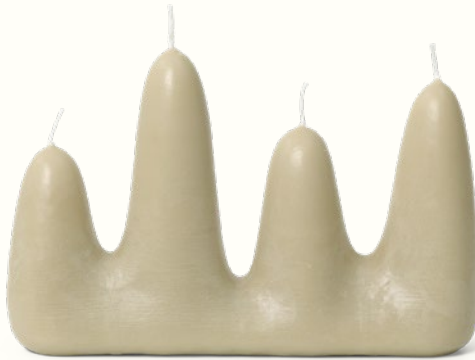

RECOMMENDED RETAIL PRICE:

EUR 69, DKK 529, SEK 755, NOK 755, GBP 65, USD 99

... design is ach
organic shapes
and beyond the
ch character to sta
only lasting beauty.

NEW

Stala Candle

Making an impact, the Stala Candle is organic in both shape and expression. Reminiscing stalagmites, which are rock formations that rise from the floor of a cave, the candle consists of four peaks that will add an artful touch to your interior styling while giving you four candles in one.

1104266267
SAND

STALA CANDLE: SIZE: H: 15.2 X W: 24.1 X D: 5.6 CM, H: 6 X W: 9.5 X D: 2.2 IN · NET. WEIGHT: 0.8 KG · PACKSIZE: 4
MATERIAL: PARAFFIN WAX · CARE: WIPE WITH A DRY CLOTH · INFO: BURNING HOURS: APPROX. 20 HOURS
ATTENTION: MAKE SURE TO EXTINGUISH THE CANDLE. NEVER LEAVE A LIT CANDLE OUT OF SIGHT · COUNTRY OF ORIGIN: POLAND

RECOMMENDED RETAIL PRICE:

EUR 49, DKK 369, SEK 525, NOK 525, GBP 45, USD 69

Countdown to Christmas

Initiate the countdown to Christmas with our modern take on the traditional Danish kalenderlys, otherwise known as the Christmas calendar candle. This delicate glass cylinder holds 24 small candles - one for each of the days in December leading up to Christmas Eve. The glass lid doubles as a candle holder with space to light the daily candle - whether you choose to place the lid on top of the candle holder, or on its own, is for you to decide. Save the glass for next December, when you can again fill it with candles of your choosing.