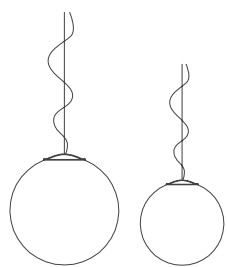

**ULULÌ-ULULÀ**  
design matteo ugolini

Struttura in vetroresina bianca  
Structure in white fiberglass

**SE648SP INT** (Ø 45 cm)  
E27 1x max 18W LED

**SE649SP INT** (Ø 75 cm)  
E27 4x max 18W LED

sospensione / pendant  
IP20