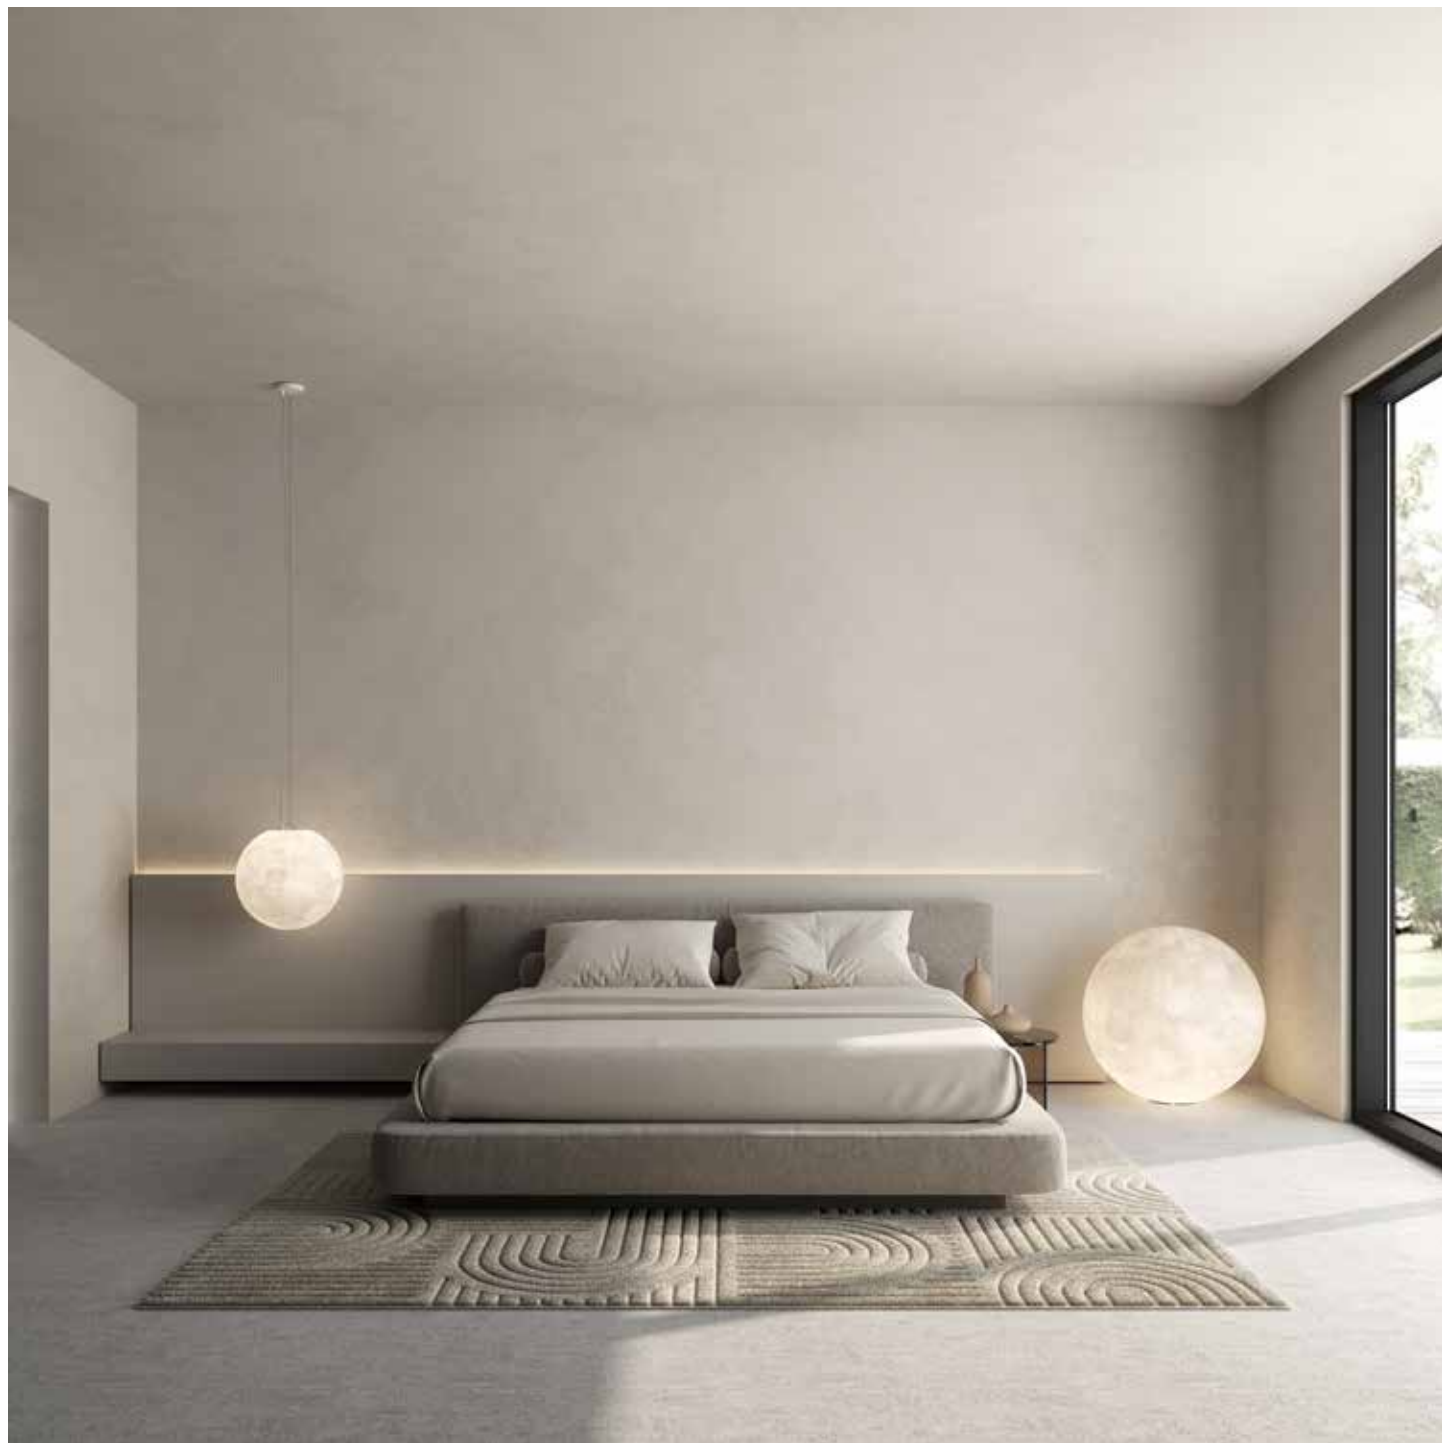

ULULÌ-ULULÀ
design matteo ugolini

Struttura in vetroresina bianca
Structure in white fiberglass

SE648SP INT (Ø 45 cm)
E27 1x max 18W LED

SE649SP INT (Ø 75 cm)
E27 4x max 18W LED

sospensione / pendant
IP20