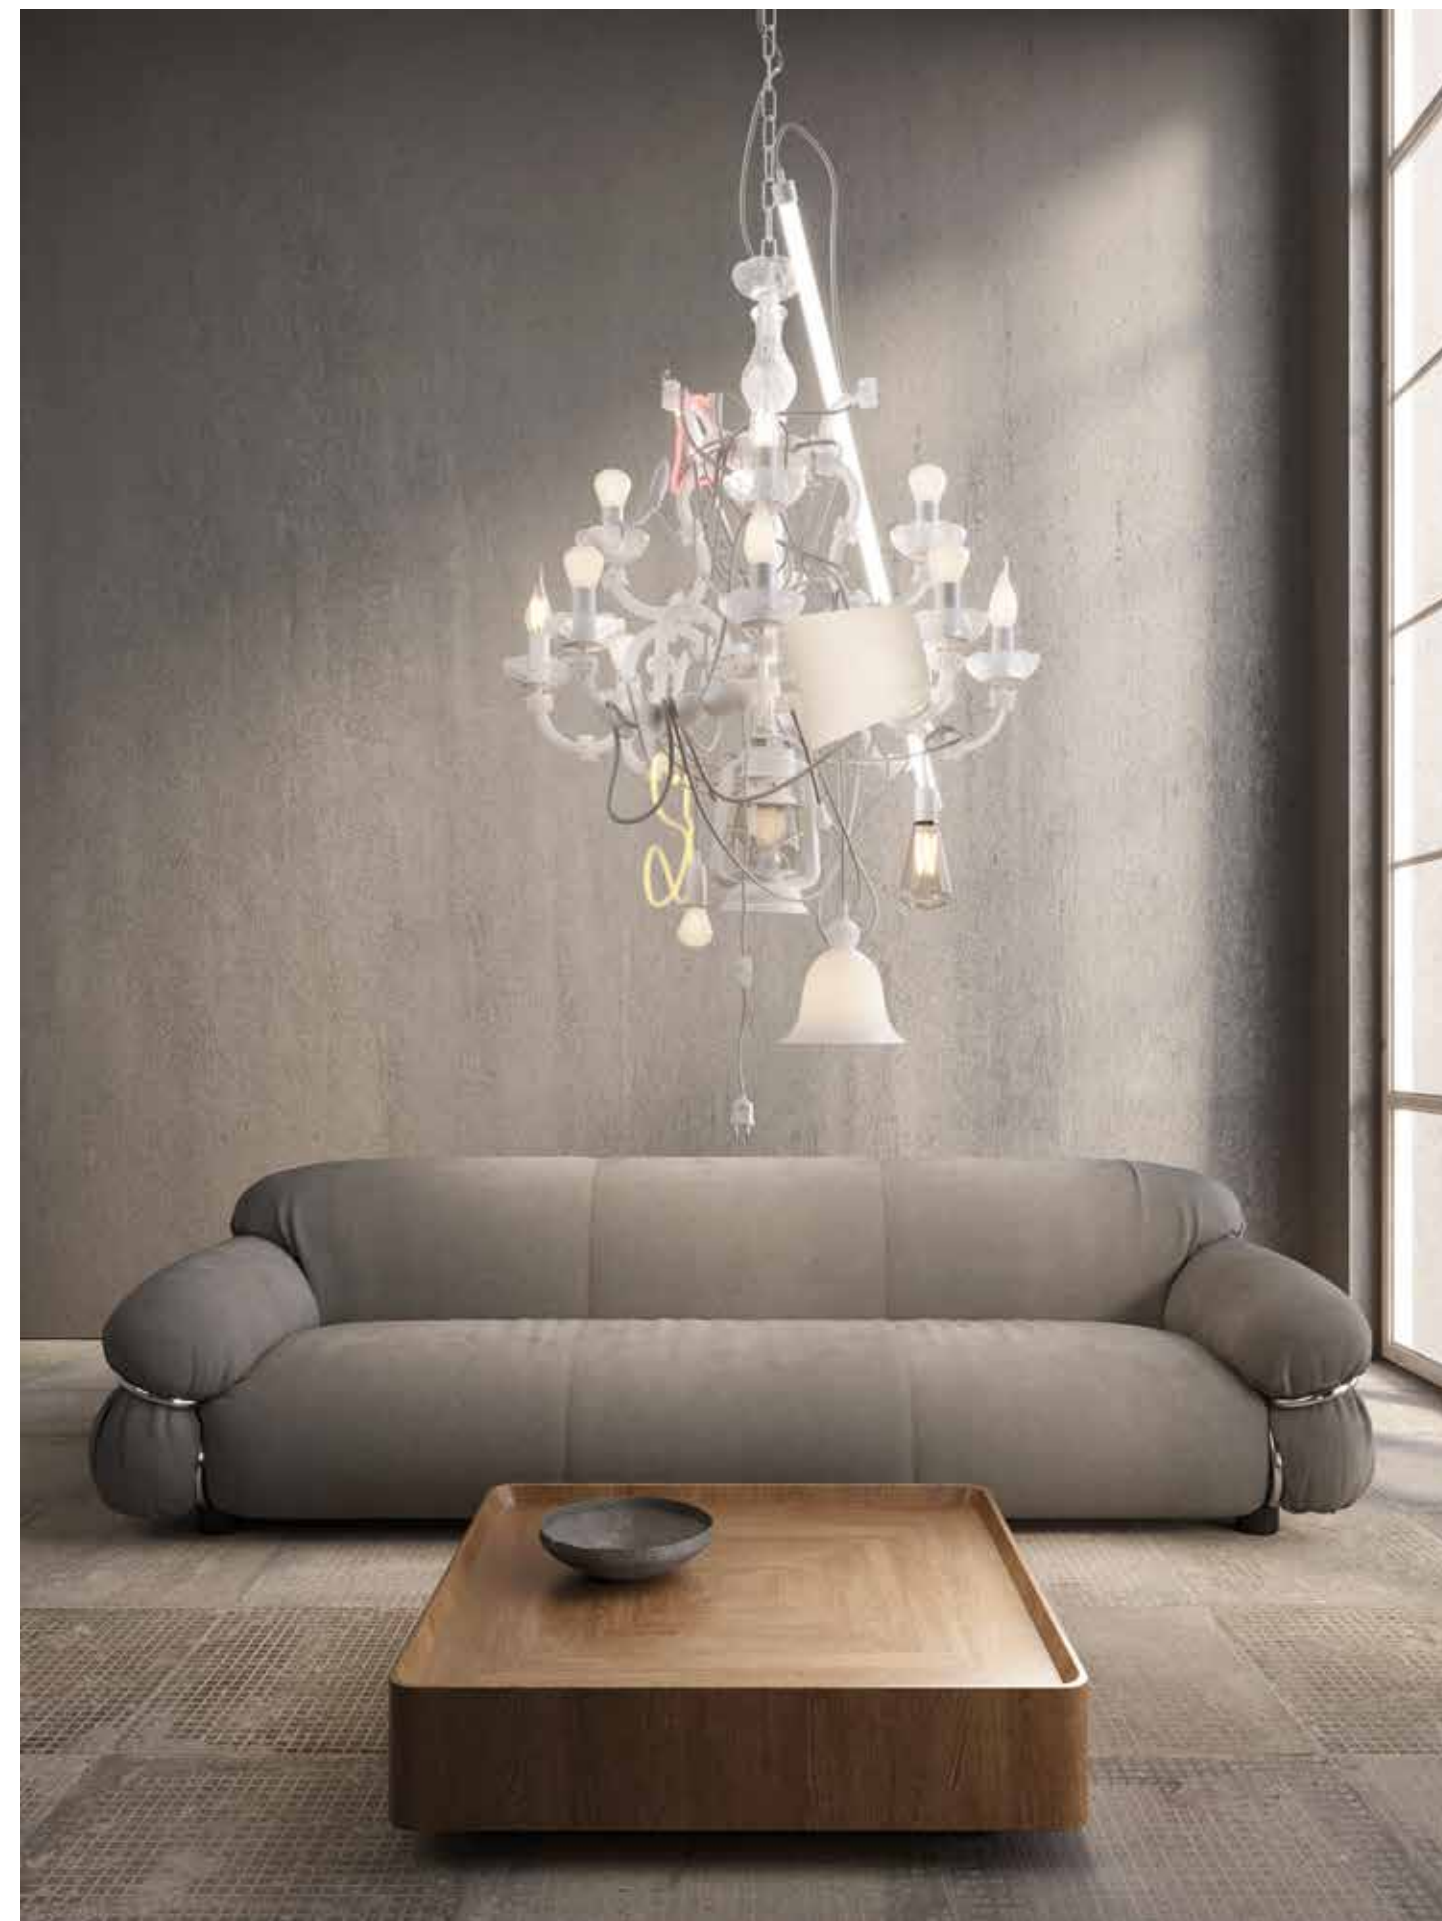

BEAUTIFUL MESS

design marcantonio

Struttura in vetro satinato e metallo bianco opaco
Structure in frosted glass and matt white metal

SE306AB INT

sospensione / pendant

Ø80 h max 180 cm
E14 17x max 6W LED
E27 1x max 18W LED
3x NEON LED 14W
IP20

BEAUTIFUL MESS

design marcantonio