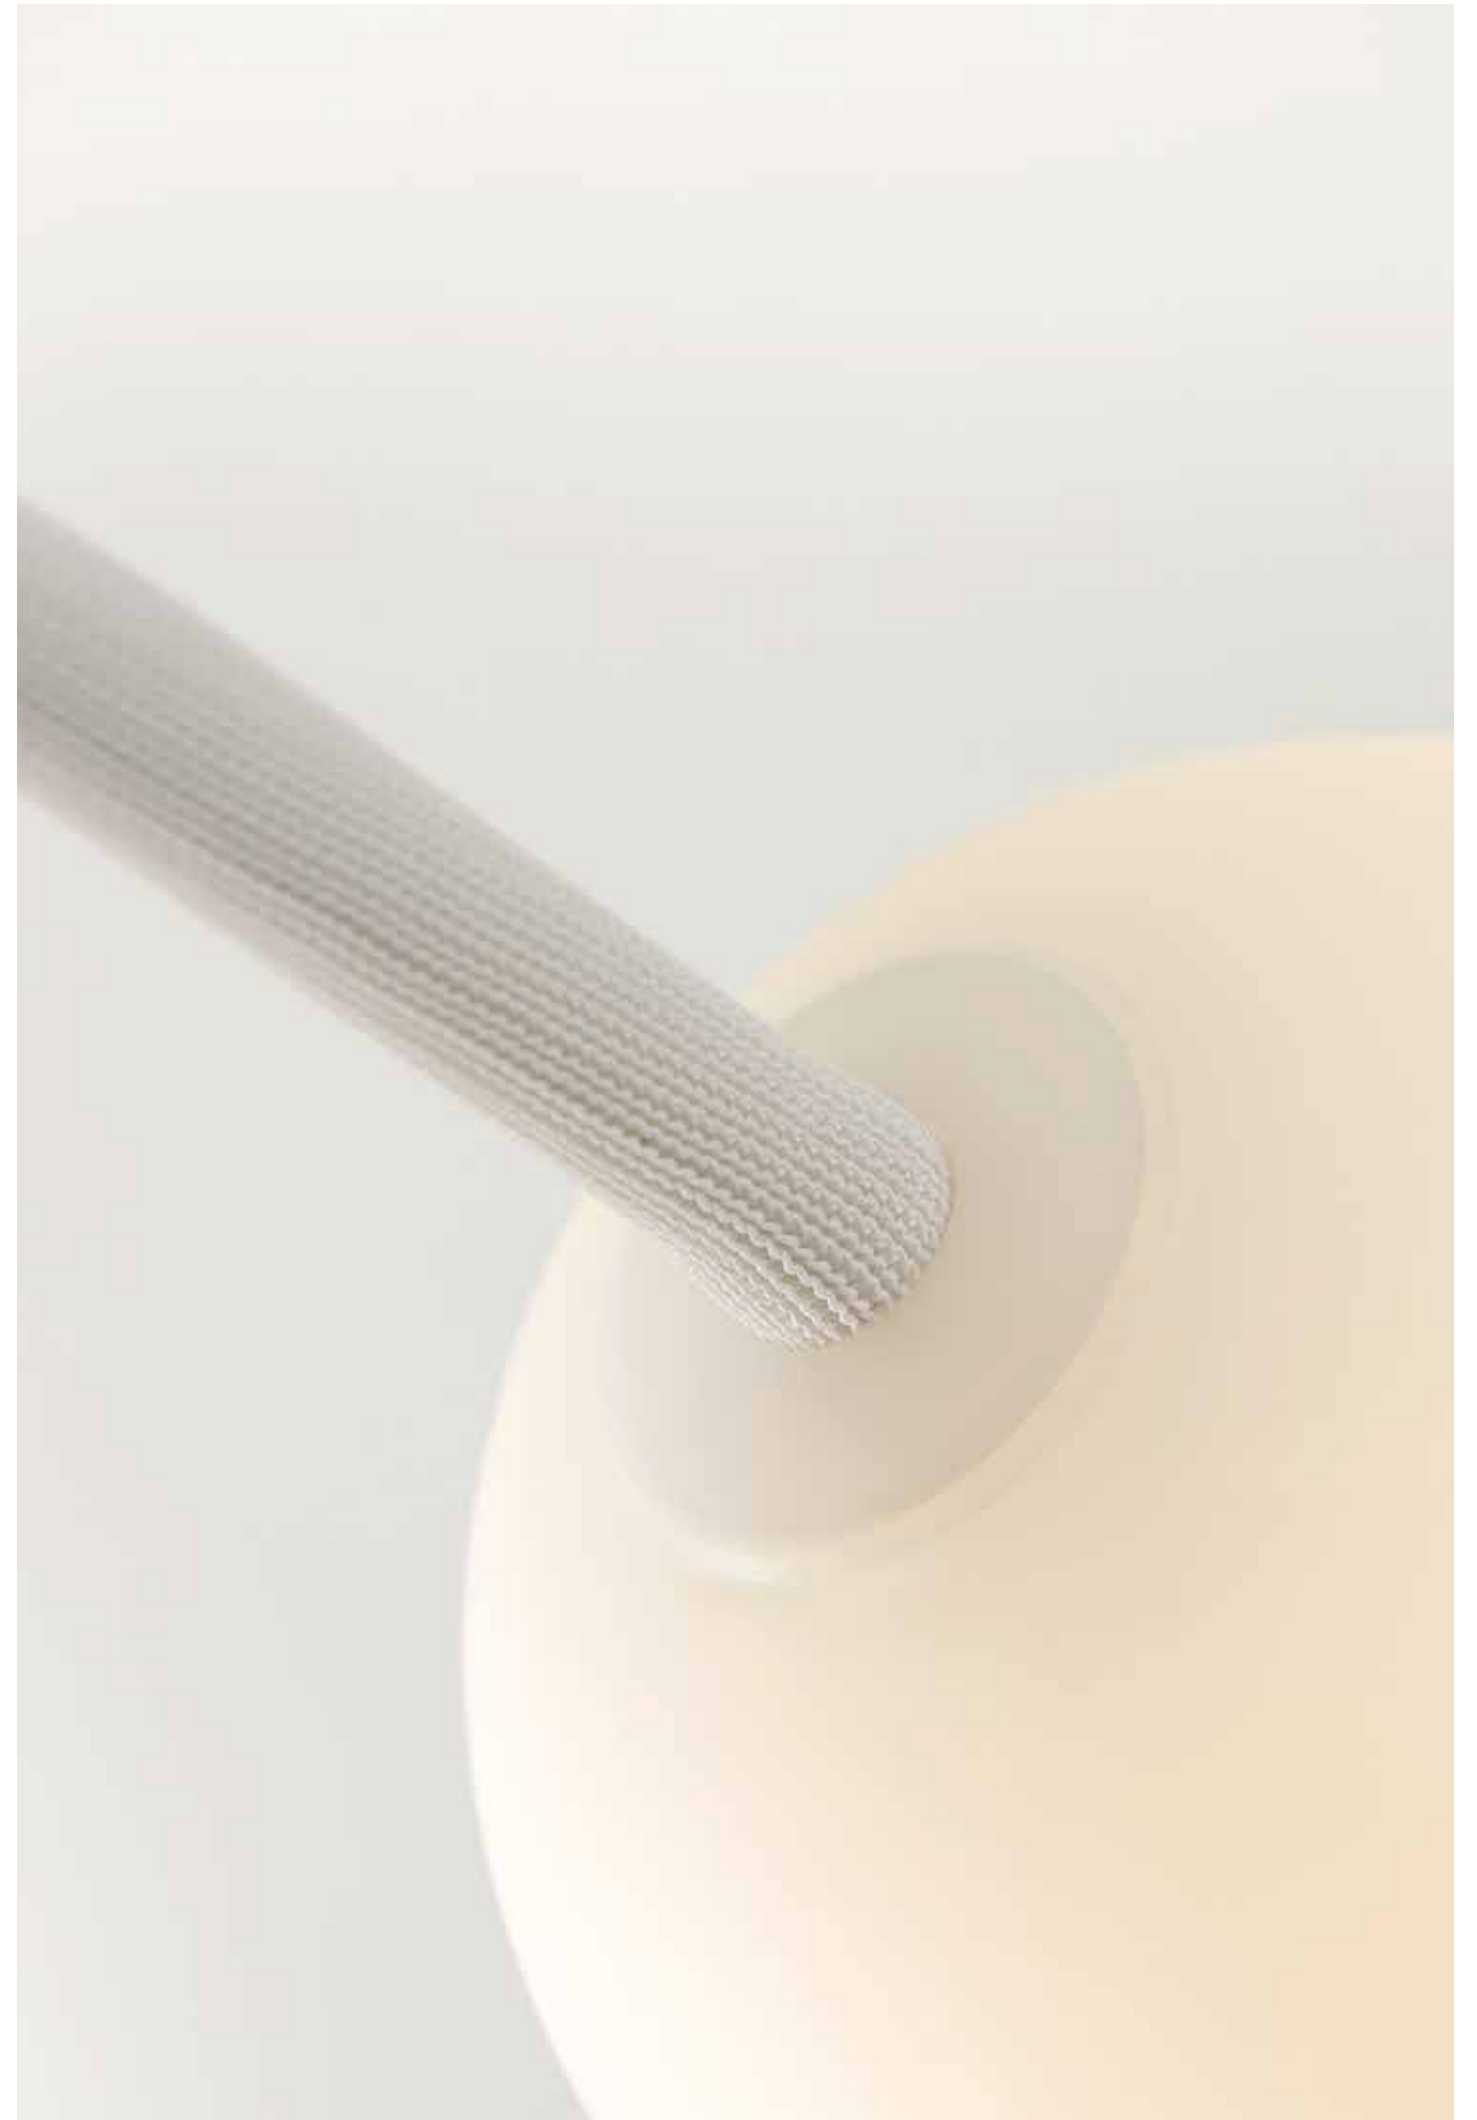

**MOONY**

design marcantonio

Struttura in calza telata bianca  
Diffusore in vetro acidato

*Structure in white canvas stocking  
Diffuser in frosted glass*

**PL307CB INT**

plafoniera / ceiling lamp  
diffusore / diffuser Ø15 cm  
h max 140 cm  
E27 1x max 7W LED  
IP20