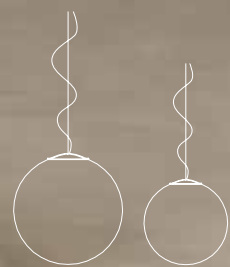

## ULULÌ-ULULÀ

design matteo ugolini

Struttura in vetroresina bianca  
Structure in white fiberglass

**SE648SP INT** (Ø 45 cm)  
E27 1x max 18W LED

**SE649SP INT** (Ø 75 cm)  
E27 4x max 18W LED

sospensione / pendant  
IP20