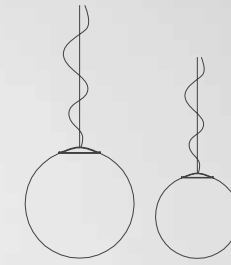

## ULULÌ-ULULÀ

design matteo ugolini

Struttura in vetroresina bianca  
*Structure in white fiberglass*

**SE648SP EXT** (Ø 45 cm)  
E27 1x max 18W LED

**SE649SP EXT** (Ø 75 cm)  
E27 4x max 18W LED

sospensione / pendant  
IP65