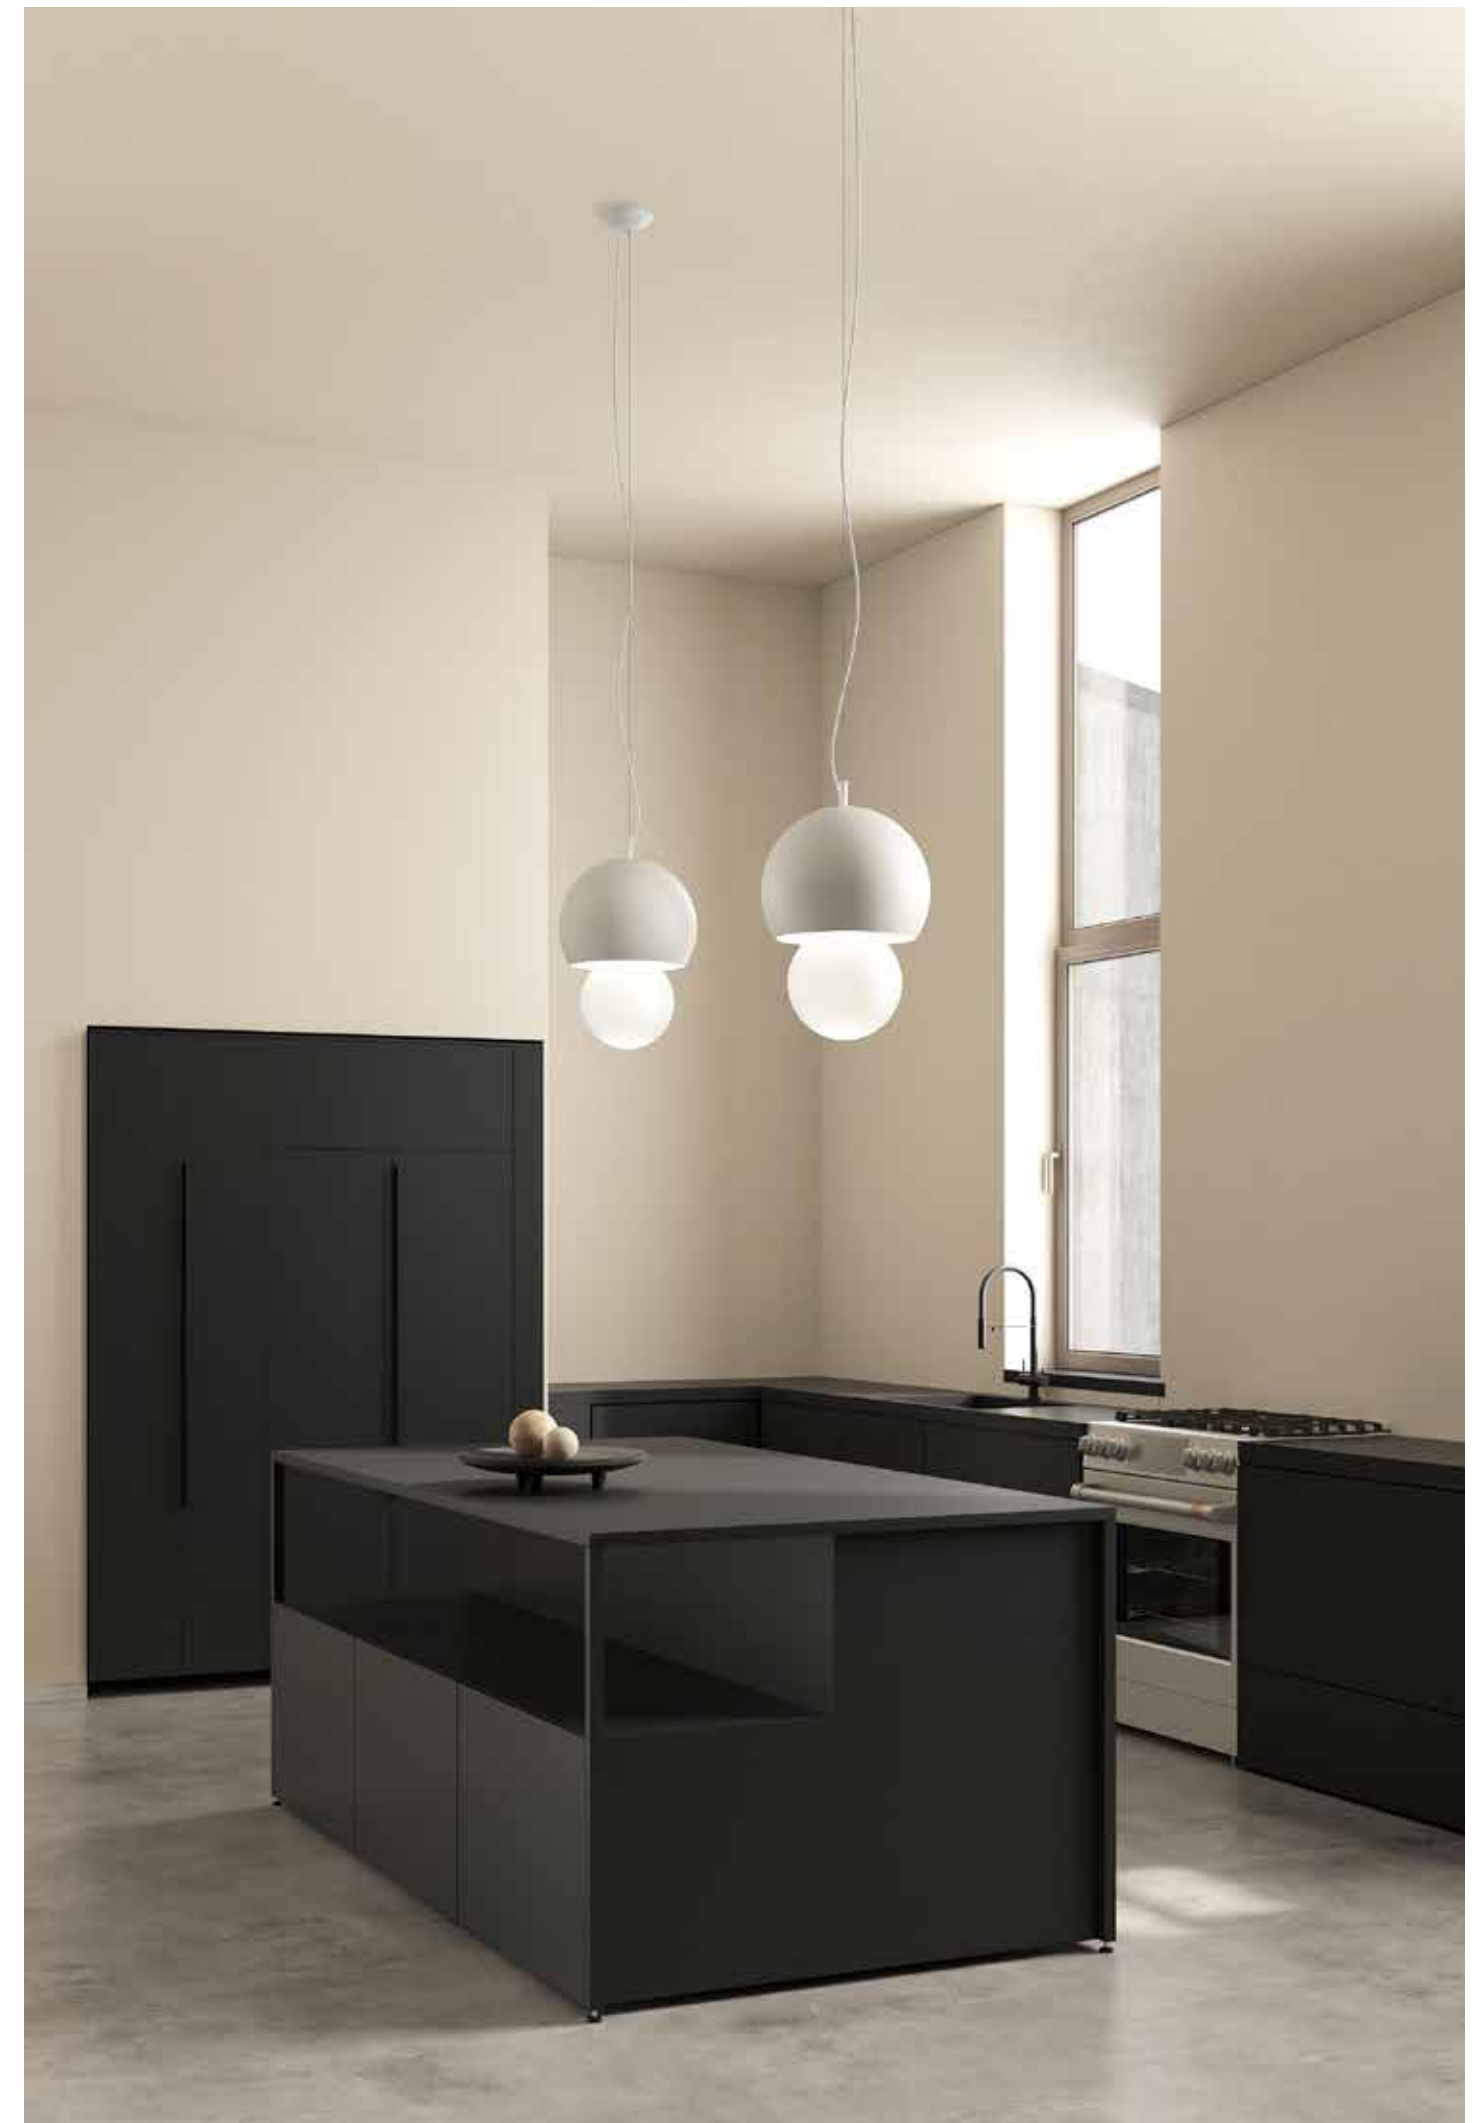

design debonademeo

Struttura in alluminio bianco opaco  
Sfera in vetro acidato

Structure in matt white aluminum  
Sphere in frosted glass

**SE310CB INT**

sospensione / pendant  
Ø24 h45 cm  
E27 4x max 7W LED  
IP 20