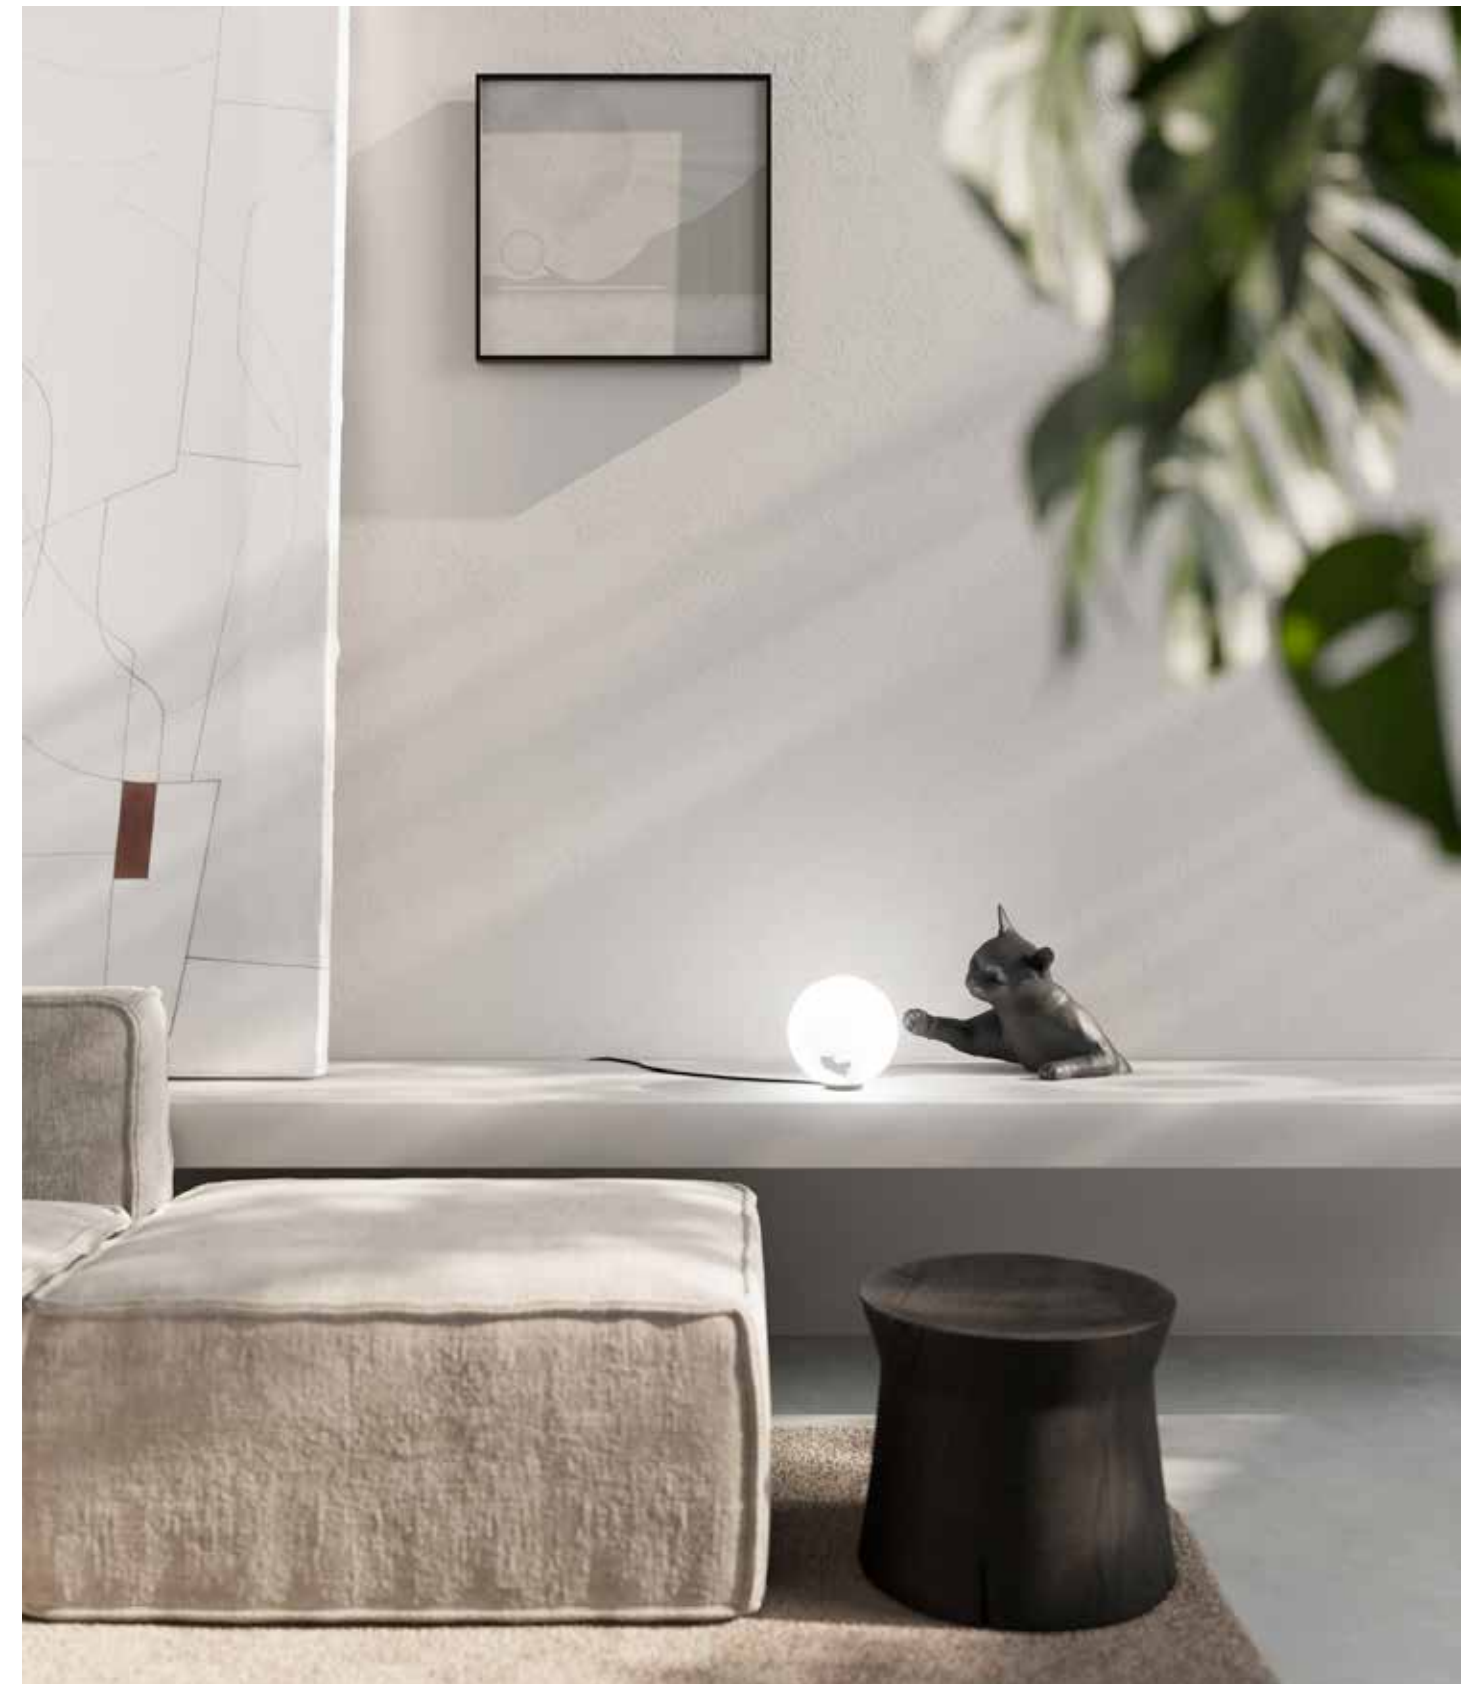

Struttura in ceramica verniciata
Diffusore in vetro acidato

*Structure in painted ceramic
Lampshade in frosted glass*

CT312AB INT (bianco opaco / *matt white*)
CT312AN INT (nero opaco / *matt black*)

lampada da tavolo / *table lamp*
30 x 15 cm
G9 1x max 5W LED
IP20