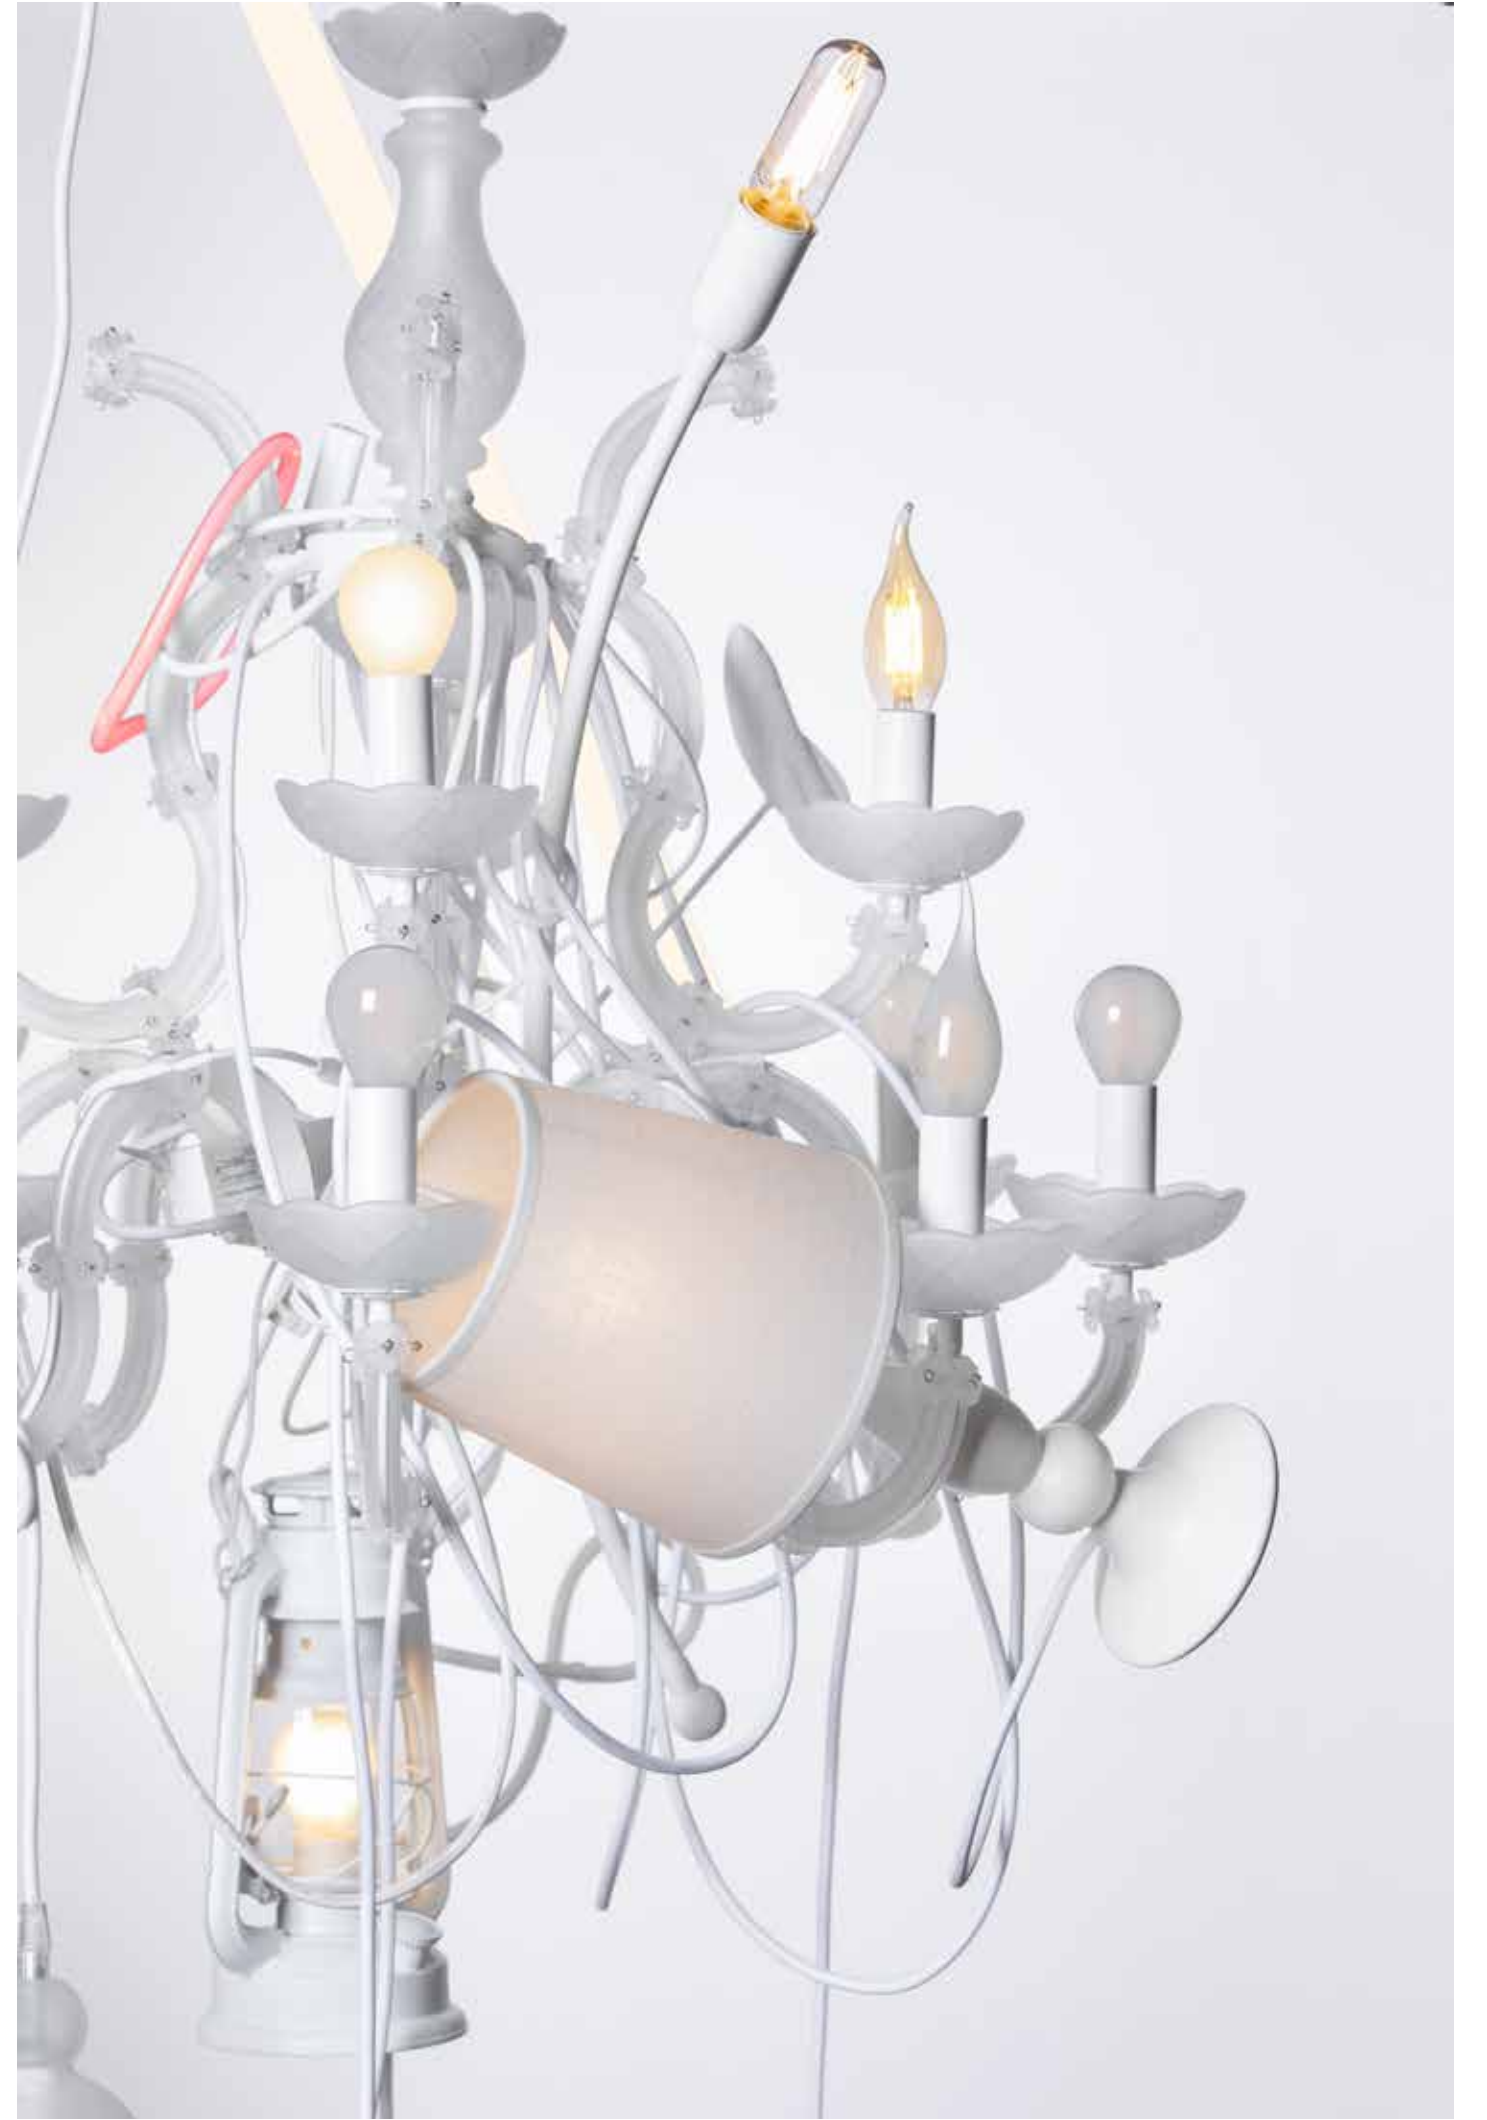

## BEAUTIFUL MESS

design marcantonio

**BEAUTIFUL MESS**  
design marcantonio

**BEAUTIFUL MESS**  
design marcantonio

Struttura in vetro satinato e metallo bianco opaco  
Structure in frosted glass and matt white metal