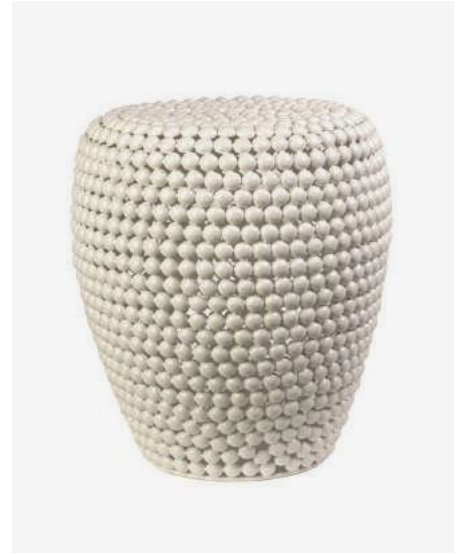

Dot Stool
White

300-030-021 Sold per 1 piece
Materials: coated iron with epoxy paint
Dimensions: Ø40 x H46 cm
Design: pols potten studio
Indoor use only