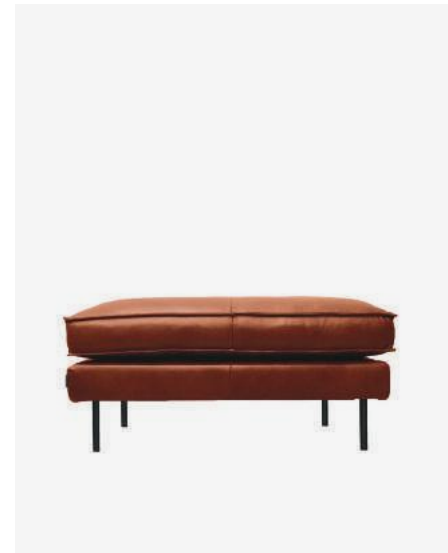

**Pouf Ppno.1 Leather
Dark Cognac**

545-020-084   Sold per 1 piece
Materials: laminated wood, nozag springs, foam,
leather upholstery
Dimensions: W110 x D72 x H47 cm, seat H47 cm
Design: pols potten studio