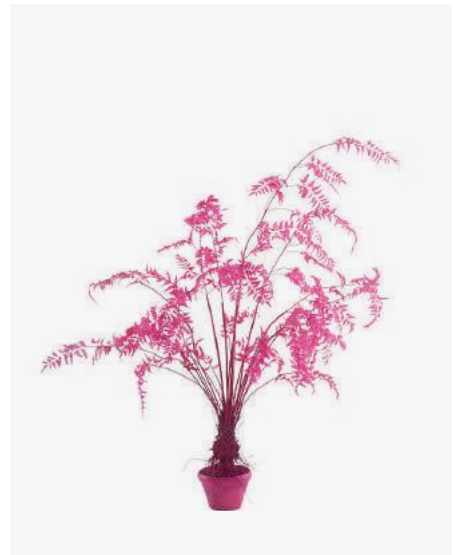

**Fern in Pot
Pink, Small**

540-300-016   Sold per 1 piece
Materials: fabric leaves,
iron inside plastic stem, clay pot
Dimensions: approx. Ø150 x H220 cm
pot Ø31/18 x H19 cm
Design: pols potten studio