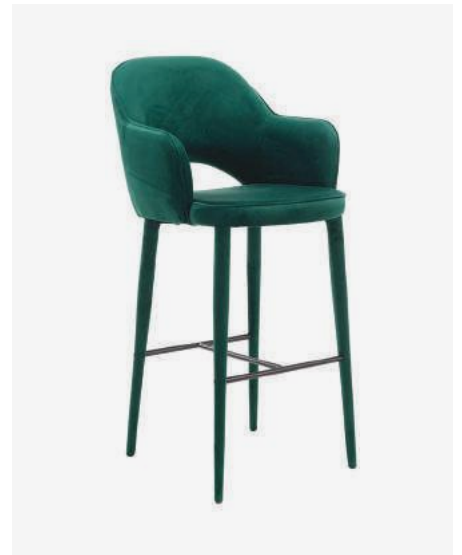

Barstool Arms Cosy
Velvet Green

550-020-129 Sold per 1 piece
Materials: metal frame with HR foam, upholstered legs and black powder coated foot rest, 100% polyester velvet upholstery
Dimensions: W54 x D60 x H108,5 cm, seat H75 cm, seat depth 47 cm
Design: pols potten studio