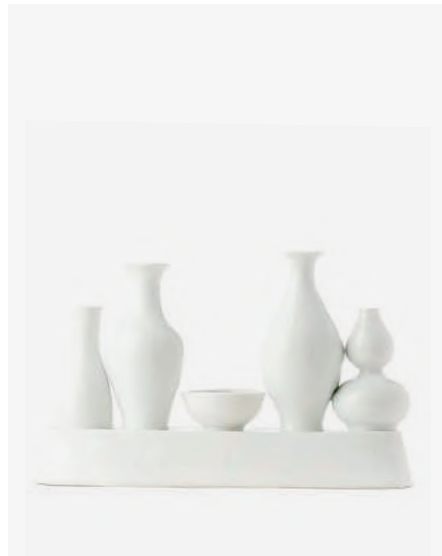

Shanghai Vase

230-205-067 Sold per 2 pieces
Materials: white glazed porcelain
Dimensions: L40 x W12 x H25 cm
Designer: Norman Trapman