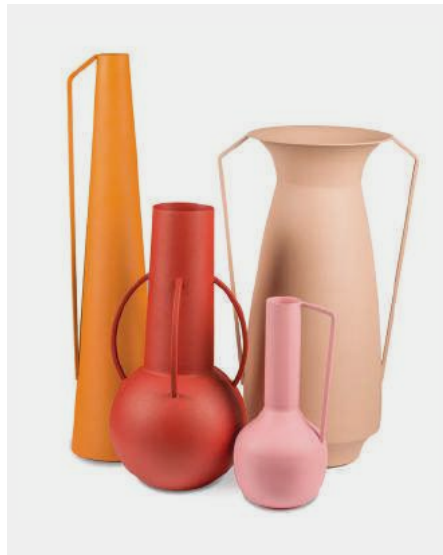

**Vases Roman
Sunset, Set 4**

300-205-007 Sold per 1 set
Materials: matt powder coated iron with sanded surface
Dimensions: beige: L25 x W17,5 x H42cm, orange: L11,5 x W11,5 x H52cm, pink: L11 x W11 x H25cm, red: L17 x W17 x H34,5cm
Decorative use only
Design: pols potten studio