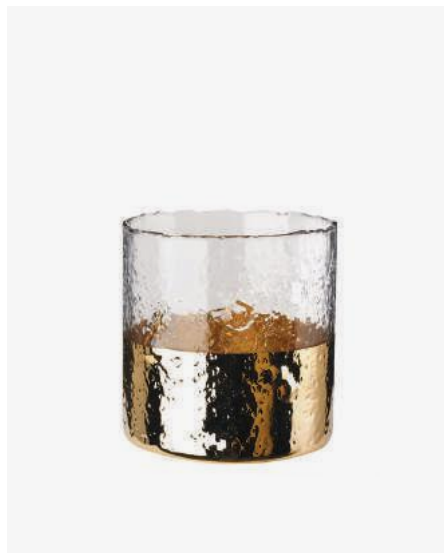

Hurricane Ripple
Dip Gold

145-220-081 Sold per 12 pieces
Materials: gold coated glass
Dimensions: Ø10,5 x H11 cm
Design: pols potten studio