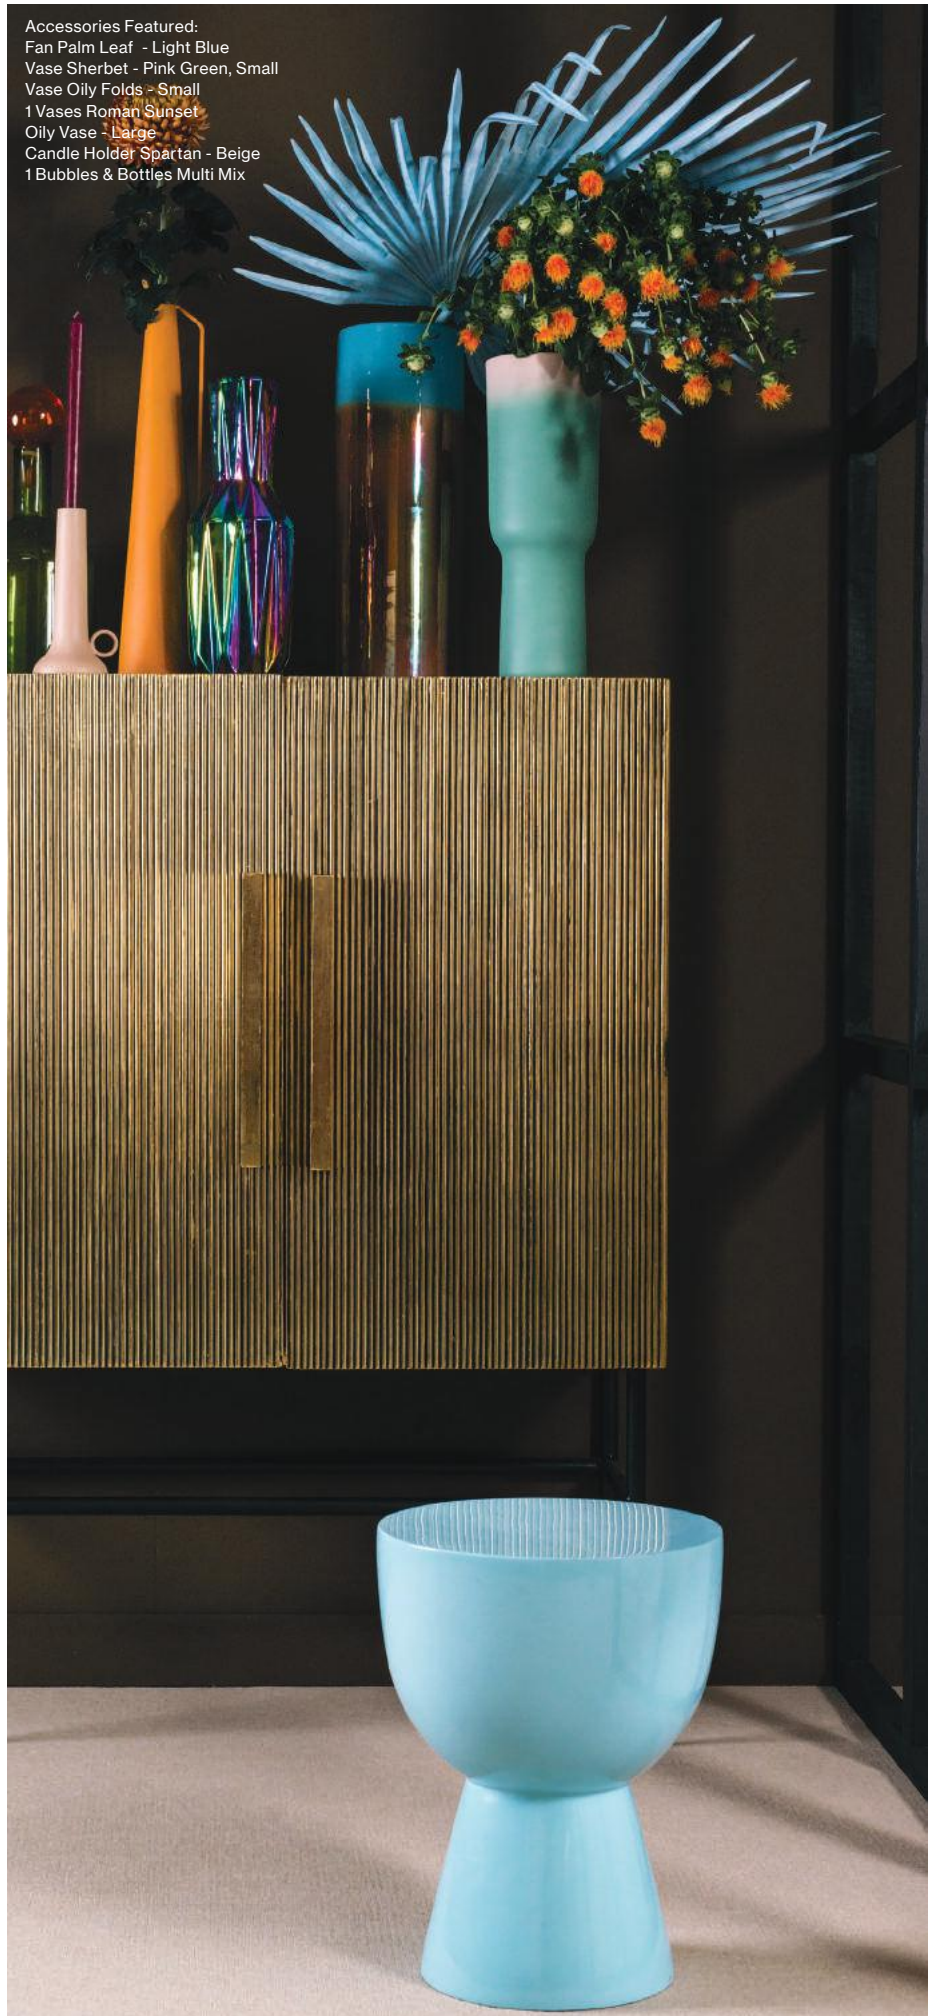

540-300-062

Sold per 2 pieces

Materials: plastic leaf, iron inside plastic stem

Dimensions leaf and stem:  
approx. W85 x H152 cm

Design: pols potten studio

Accessories Featured:  
Fan Palm Leaf - Light Blue  
Vase Sherbet - Pink Green, Small  
Vase Oily Folds - Small  
1 Vases Roman Sunset  
Oily Vase - Large  
Candle Holder Spartan - Beige  
1 Bubbles & Bottles Multi Mix