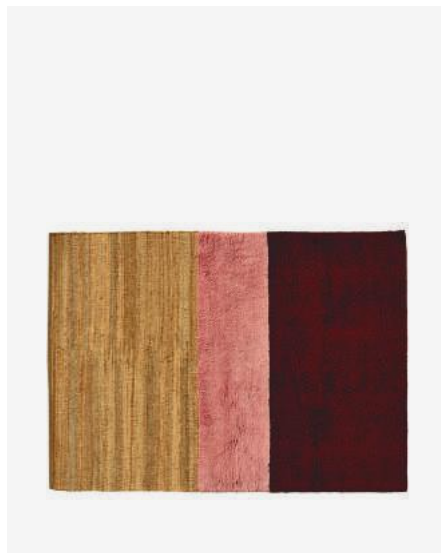

**Carpet Aerial Tulip
Small**

550-300-226 Sold per 1 piece
Materials: 100% wool & 100% hemp
Approximate Dimensions:
L170 x W240 cm due to handwoven
Design: pols potten studio