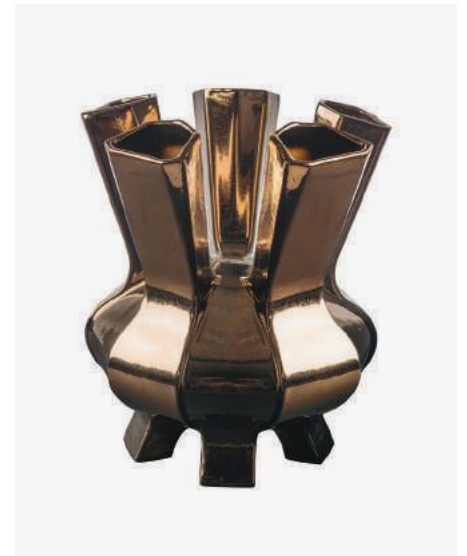

Vase Puyi
Bronze

240-205-023 Sold per 2 pieces
Materials: reactive glazed ceramic
Dimensions: Ø28,5 x H34 cm
Design: Roderick Vos
Colour may vary by item