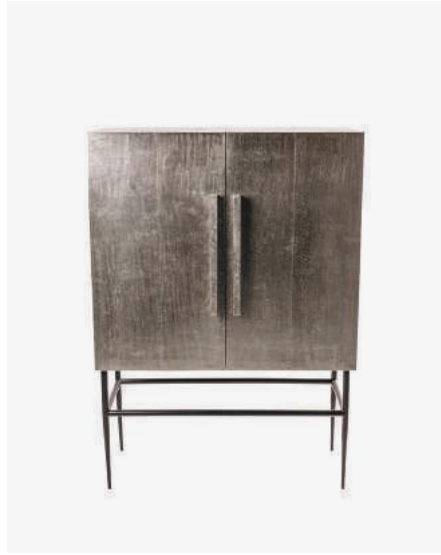

**Cabinet Ribbel
Silver Middle**

500-040-113 Sold per 1 piece
Materials: MDF, partially nickel plated alu sheet
cladded with 3 shelves, black lacquered inside,
black powder coated legs
Dimensions: L75 x W42 x H180 cm
Distance between the shelves: ± 30 cm
Design: pols potten studio