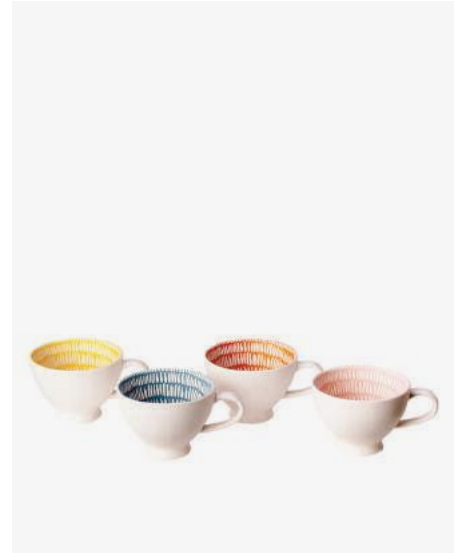

**Cups Seeds
Set 4**

230-400-523 Sold per 8 sets
Materials: matt glazed porcelain, 4 colour variations with hand painted decoration
Dimensions: L13 x W10 x H7,5 cm
Capacity: 290 ml per cup
Packaging: gift box
Design: pols potten studio
Dishwasher safe