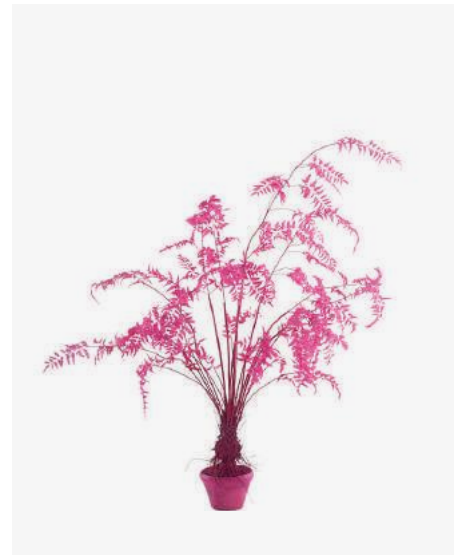

**Fern in Pot
Pink, Small**

540-300-016

Sold per 1 piece

Materials: fabric leaves,
iron inside plastic stem, clay pot
Dimensions: approx. Ø150 x H220 cm
pot Ø31/18 x H19 cm
Design: pols potten studio