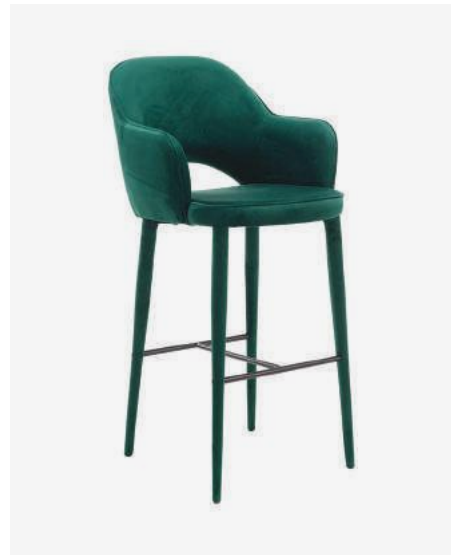

Barstool Arms Cosy
Velvet Green

550-020-129 Sold per 1 piece
Materials: metal frame with HR foam, upholstered legs and black powder coated foot rest, 100% polyester velvet upholstery
Dimensions: W54 x D60 x H108,5 cm, seat H75 cm, seat depth 47 cm
Design: pols potten studio