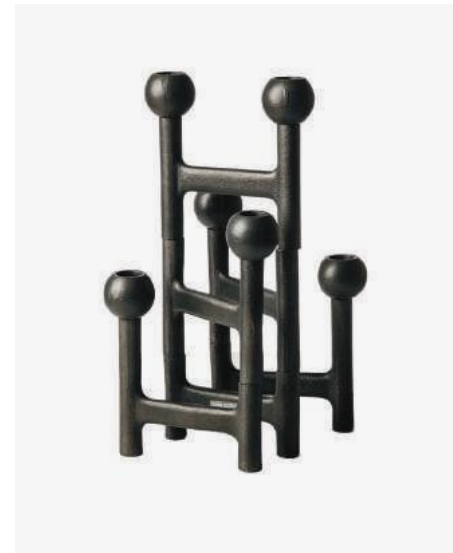

Candle Holder Folding Graphite Round, Medium

390-225-138 Sold per 2 pieces
Materials: graphite coloured aluminium
Dimensions: L56 x W4 x H30cm
Design: pols potten studio