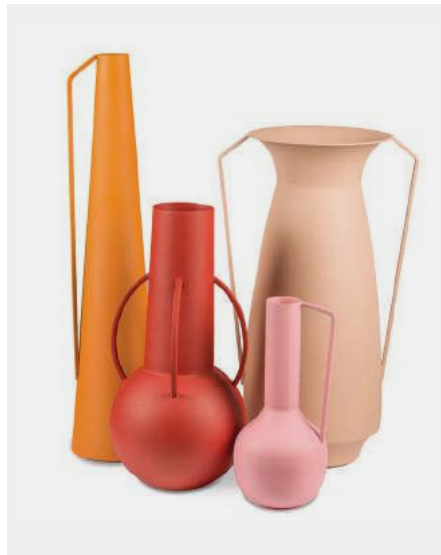

**Vases Roman
Sunset, Set 4**

300-205-007 Sold per 1 set
Materials: matt powder coated iron with sanded surface
Dimensions: beige: L25 x W17,5 x H42cm, orange: L11,5 x W11,5 x H52cm, pink: L11 x W11 x H25cm, red: L17 x W17 x H34,5cm
Decorative use only
Design: pols potten studio