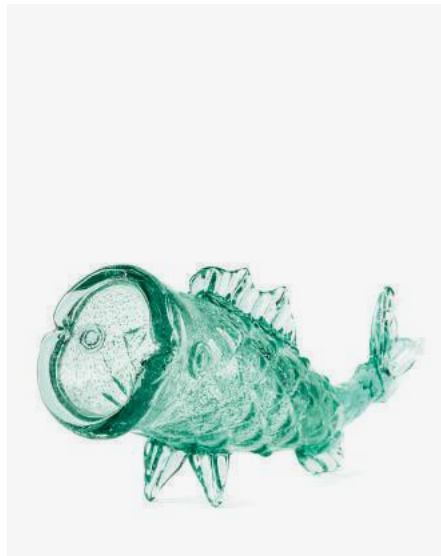

Jar Fish

120-300-004 Sold per 2 pieces
Materials: recycled glass
Dimensions: L48 x W12 x H20 cm
Packaging: gift box
Design: pols potten studio
Made by hand therefore variations in colour and thickness may occur, hand wash only