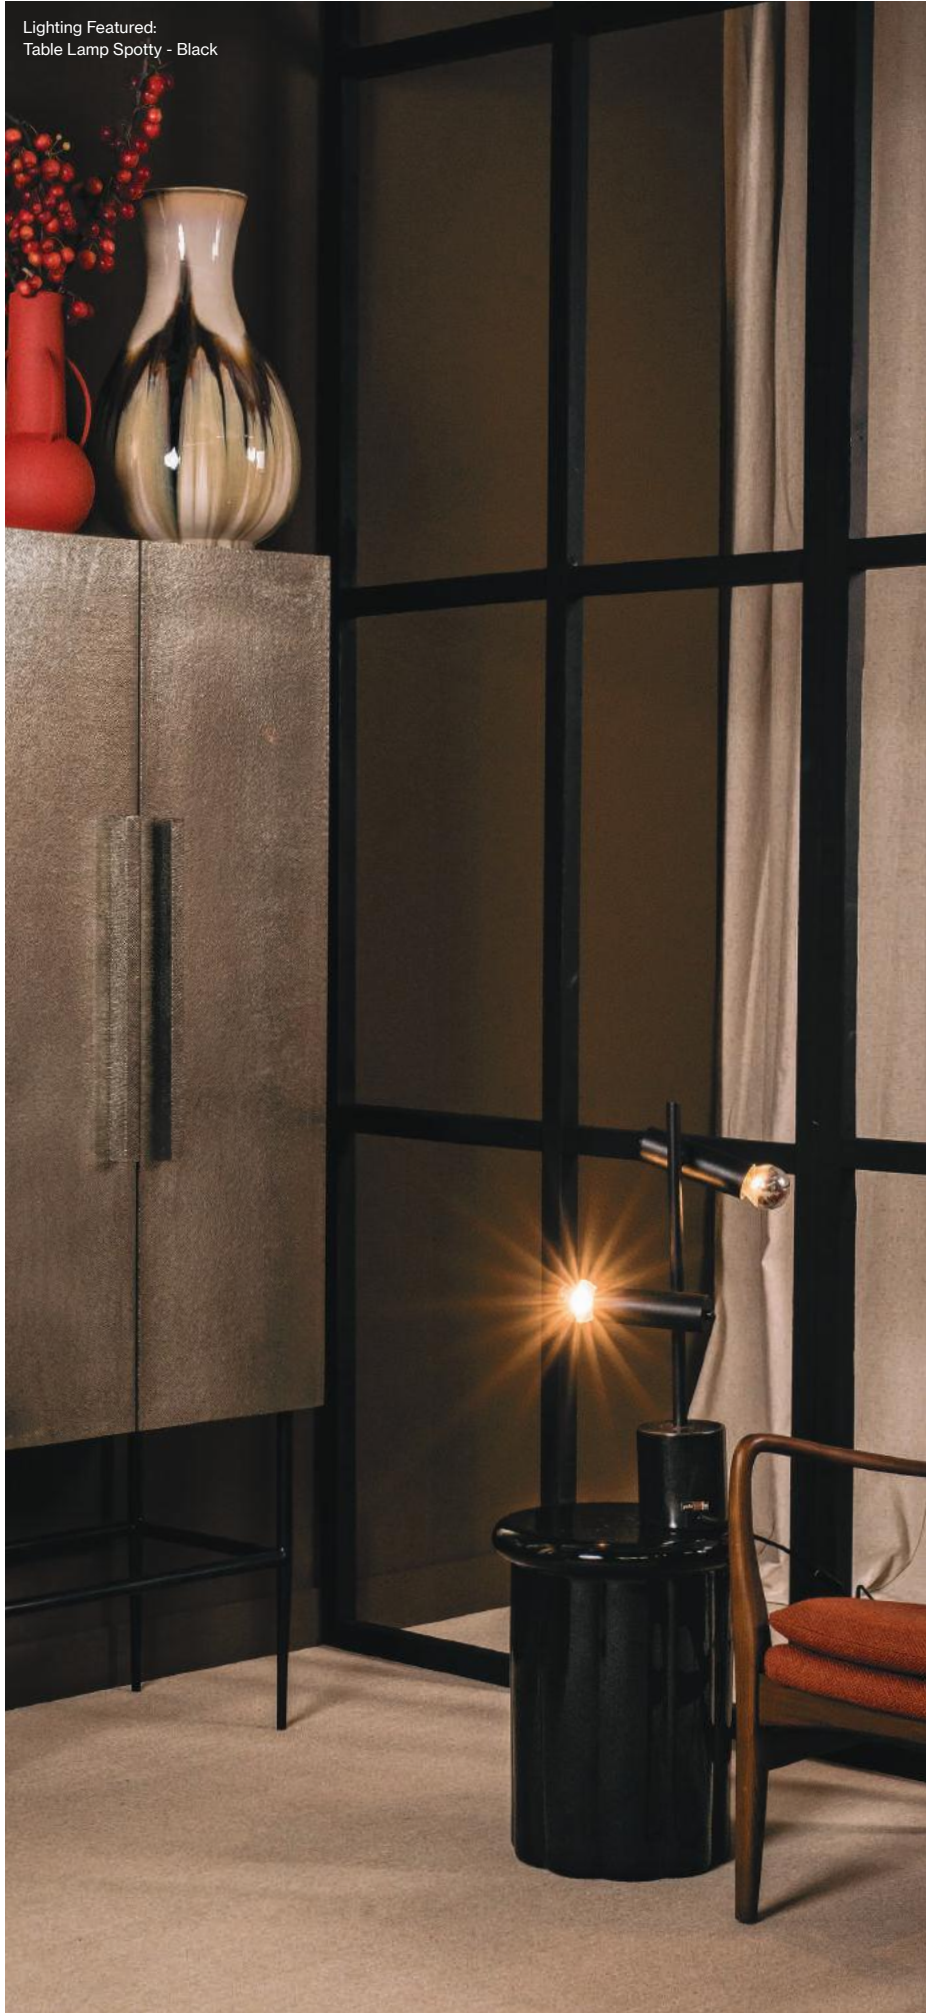

Lighting Featured:
Table Lamp Spotty - Black