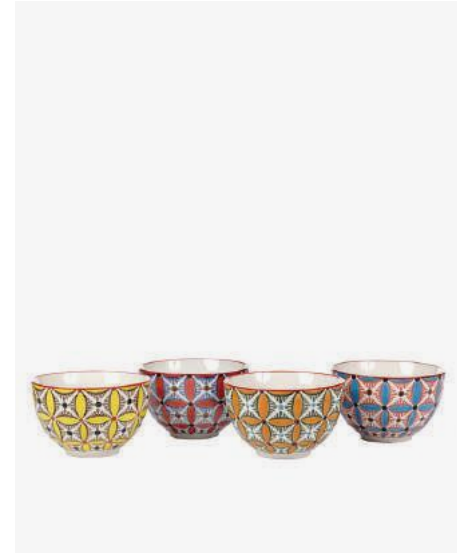

Snack Bowls Colour Hippy Set 4

230-400-159 Sold per 8 sets
Materials: glazed ceramic with hand painted decoration
Dimensions: Ø12,5 x H7,5 cm per bowl
Capacity: 300 ml per bowl
Packaging: gift box
Design: pols potten studio
Dishwasher safe