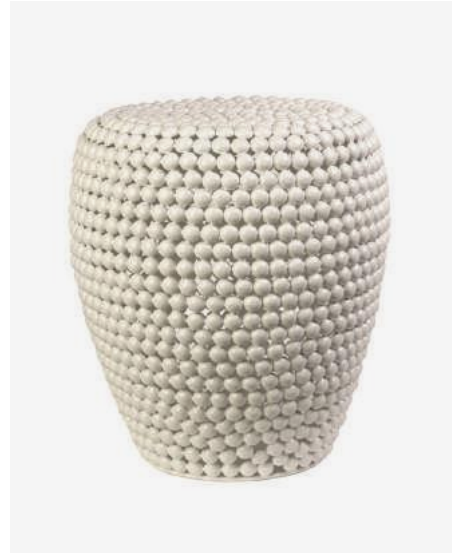

Dot Stool
White

300-030-021 Sold per 1 piece
Materials: coated iron with epoxy paint
Dimensions: Ø40 x H46 cm
Design: pols potten studio
Indoor use only