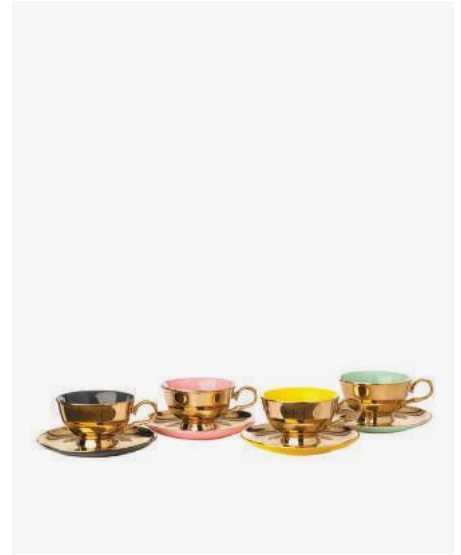

**Tea Set Legacy
Gold, Set 4**

230-400-522 Sold per 4 sets
Materials: glazed porcelain - 4 colour variations with gold outside
Dimensions: cups: L13 x W10 x H5,5 cm, saucer: Ø15 x H1,8 cm
Capacity: 200 ml per cup
Packaging: gift box
Design: pols potten studio
Handwash only