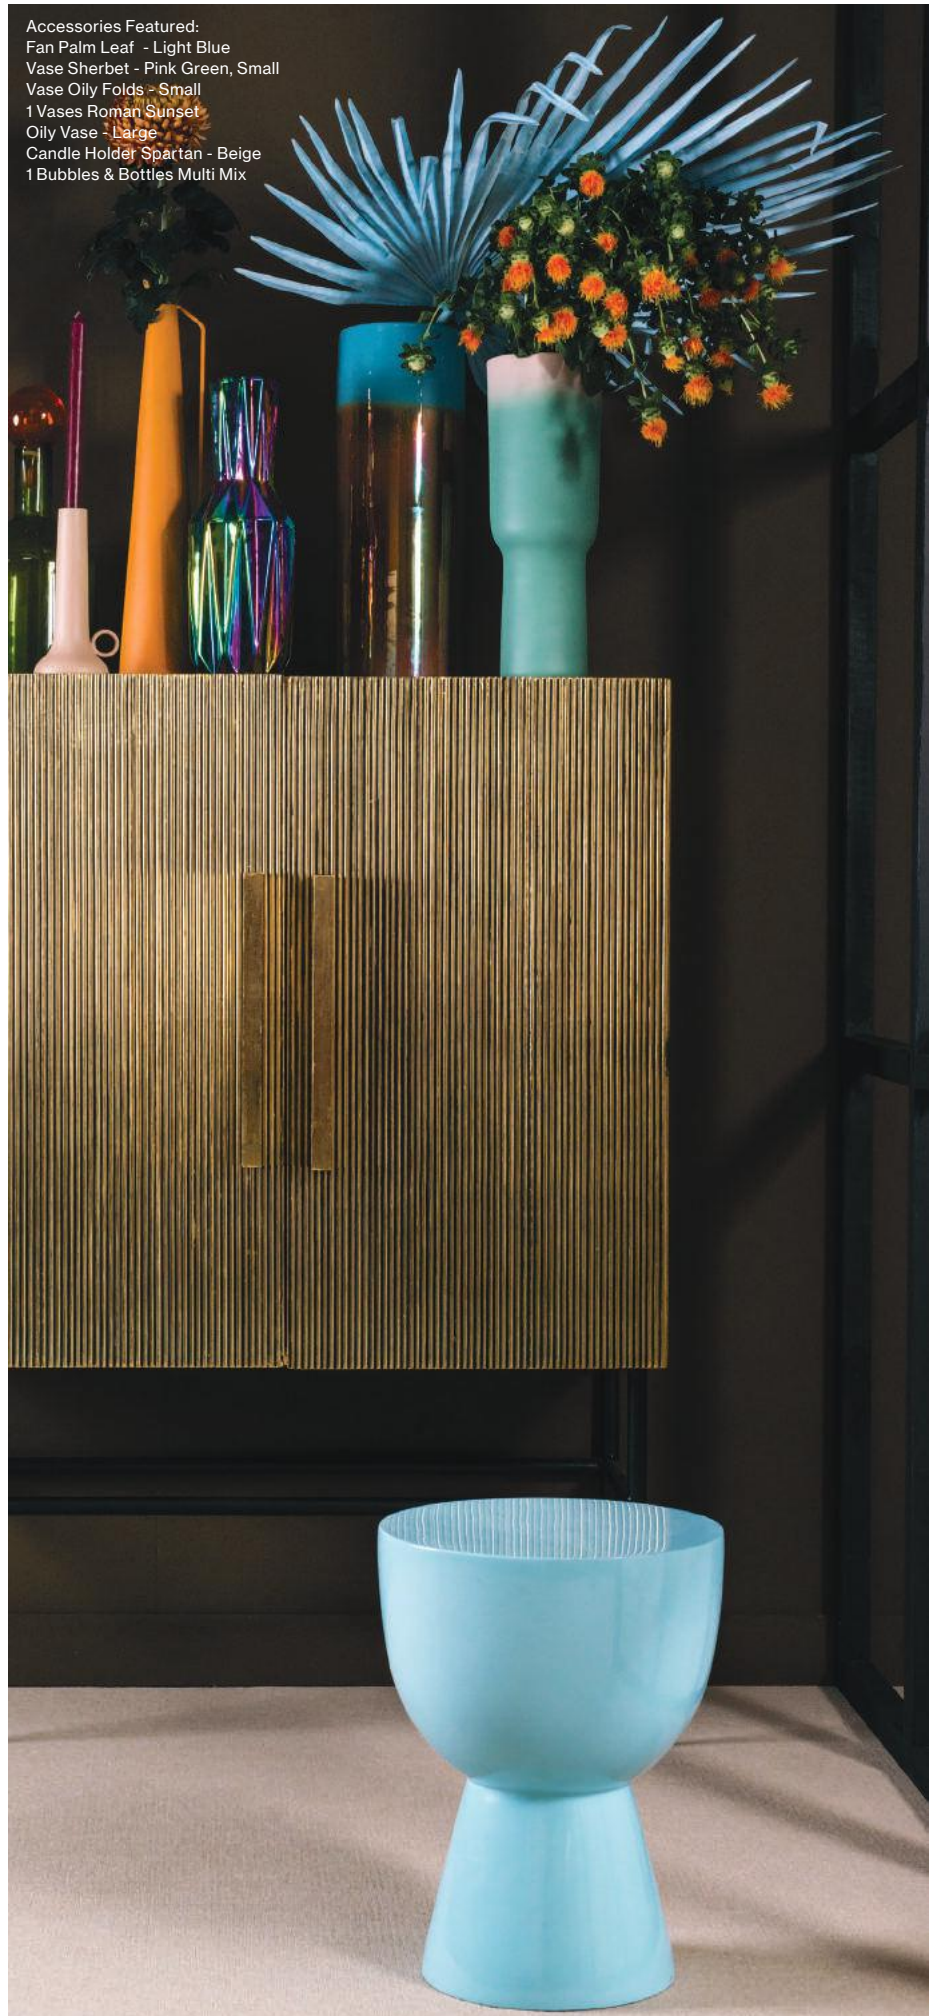

Sold per 2 pieces

Materials: plastic leaf, iron inside plastic stem

Dimensions leaf and stem:
approx. W85 x H152 cm

Design: pols potten studio

Accessories Featured:
Fan Palm Leaf - Light Blue
Vase Sherbet - Pink Green, Small
Vase Oily Folds - Small
1 Vases Roman Sunset
Oily Vase - Large
Candle Holder Spartan - Beige
1 Bubbles & Bottles Multi Mix