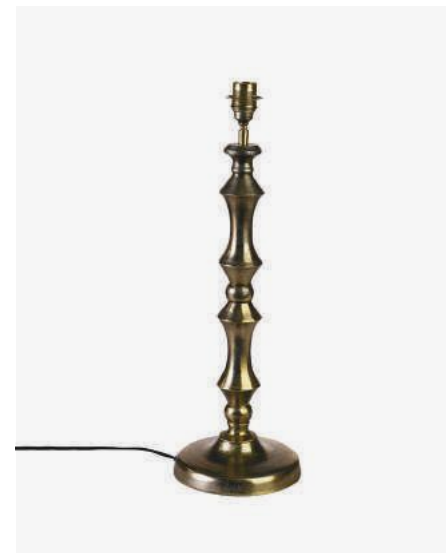

Lamp Base Nobby Antique Brass

390-450-008 Sold per 1 piece
Material: antique brass plated cast aluminium with CE electrical fittings
shade not included
light bulb holder E27, max 40W
recommended light source: 4W LED
incl. 250 cm black wire and hand switch
Product dimensions: Ø22 x H64 cm
Design: pols potten studio