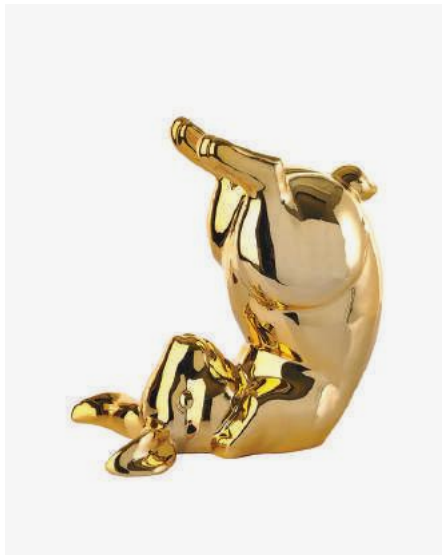

**Moneybox Bunny Bum
Gold**

230-300-163 Sold per 4 pieces
Materials: gold glazed porcelain with rubber
plug
Dimensions: L13 x W20 x H21 cm
Packaging: gift box
Design: pols potten studio