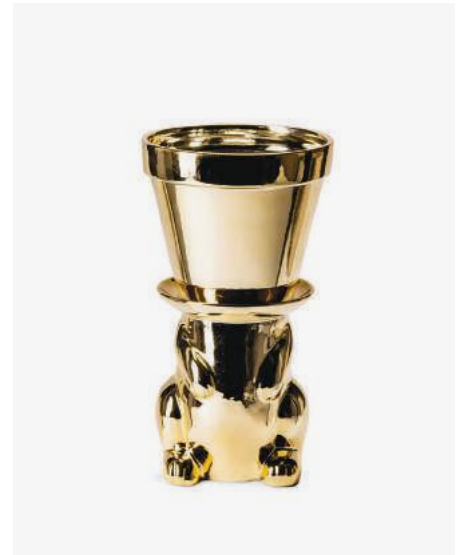

Dimensions: Ø12/16 x H25,5 cm

Design: pols potten studio

Vase Classic Diagonal Leaves
Gold

230-205-386

Sold per 1 piece

Materials: glazed porcelain, handmade

Dimensions: Ø40 x H90 cm

Design: pols potten studio

Vase Head Upside Down

230-205-334

Sold per 6 pieces

Materials: white unglazed porcelain

Dimensions: L20 x W15 x H25 cm

Packaging: gift box

Designer: Koens & Middelkoop

Vase Pothead
Gold

230-205-390

Sold per 2 pieces

Materials: gold glazed porcelain

Dimensions: Ø16,5 x H30,3 cm

Design: pols potten studio

Vase Lobby
Smoke Gold, Medium

140-205-383 Sold per 4 pieces
Materials: gold coated smoked glass
Dimensions: Ø14/19 x H34 cm
Design: pols potten studio