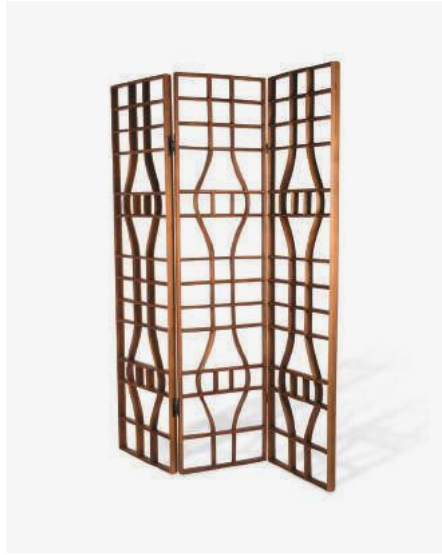

Accessories Featured:
 Bubbles & Bottles Chic Mix - 1 Piece
 Vase Steps - Amber, Large
 Vase Steps - Amber, Small
 Vase Gear - White Large

Folding Screen
Block Nude

300-300-105 Sold per 1 piece
Materials: clear matt epoxy painted iron with brass welded joints
Dimensions: 3 folded screens L48 x W8 x H180 cm
Design: pols potten studio