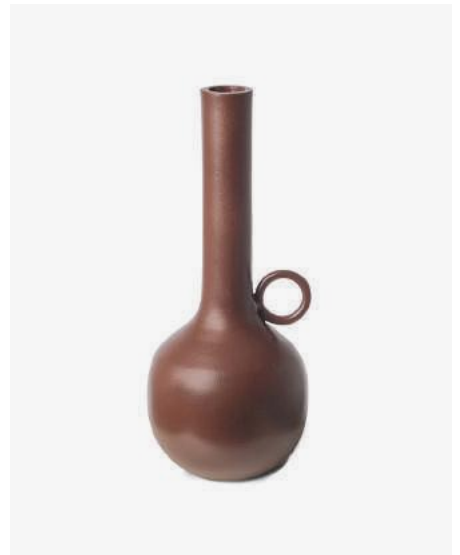

Candle Holder Spartan
Brown

300-225-059 Sold per 8 pieces
Materials: matt powder coated aluminium
with sanded surface
Dimensions: L11 x W10 x H26cm,
Design: pols potten studio