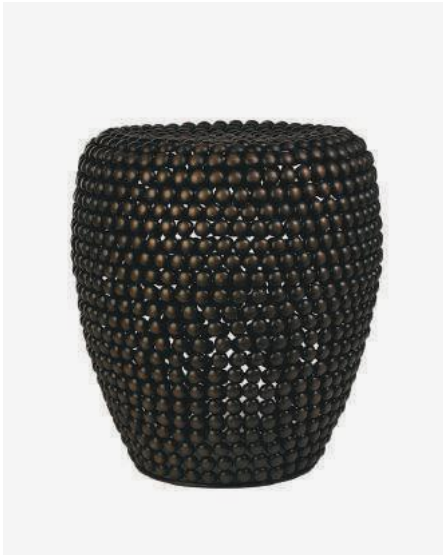

Dot Stool
Antique Copper

300-030-014 Sold per 1 piece
Materials: antique copper plated iron
Dimensions: Ø40 x H46 cm
Design: pols potten studio
Indoor use only