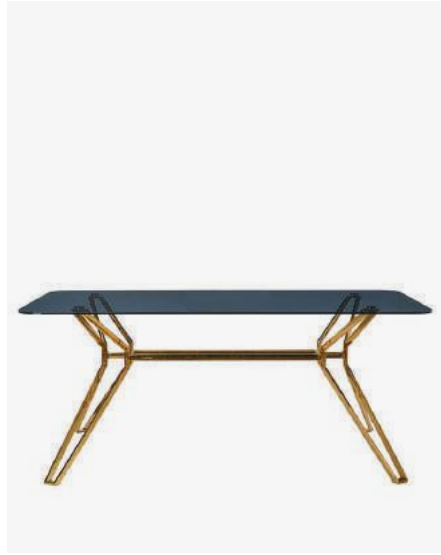

Bar Table Gold & Glass

370-010-005 Sold per 1 piece
Materials: polished stainless steel with gold vacuum plated frame, tempered smoked glass top
Dimensions: Ø70 x H100 cm, frame Ø55 cm
Packaging: export carton (frame and top packed separately)
Design: pols potten studio
Indoor use only