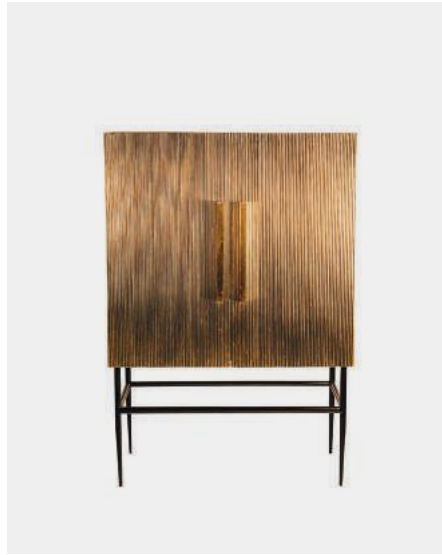

Shelf Chiaro Low Smoked Glass

300-040-013 Sold per 1 piece
Materials: matt black powder coated iron
with sand texture and 3 smoked tempered
glass shelves
Dimensions: L141,8 x W33,5 x H109 cm
Distance between the shelves: 35 cm
Max.weight per shelf 20 kg
Design: Studio JanJannes

Furniture Featured:
Cabinet Pits - Silver Tall
Stool Roman - Olive

**Cabinet Ribbel
Gold Tall**

500-040-110 Sold per 1 piece
Materials: MDF, partially brass metal cladded
with 3 shelves, black powder coated legs
Dimensions: L75 x W42 x H180 cm
Distance between the shelves: ± 30 cm
Design: pols potten studio

**Cabinet Ribbel
Gold Middle**

500-040-107 Sold per 1 piece
Materials: MDF, partially brass metal cladded
with 2 shelves, black powder coated legs
Dimensions: L100 x W40 x H140 cm
Distance between the shelves: ± 27 cm
Design: pols potten studio