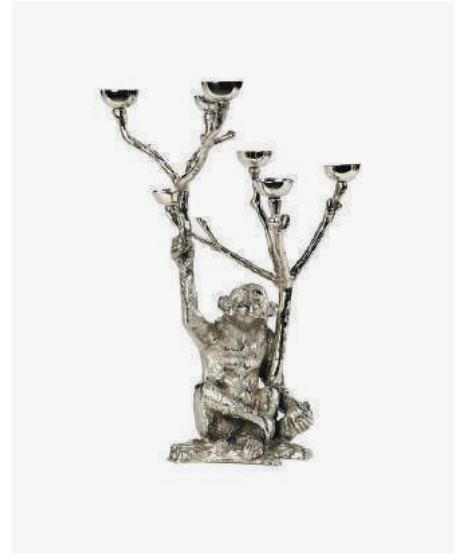

Monkey Candle Stand

375-225-035

Sold per 2 pieces

Materials: nickel plated brass
Dimensions: Ø31 x H40 cm
Design: pols potten studio