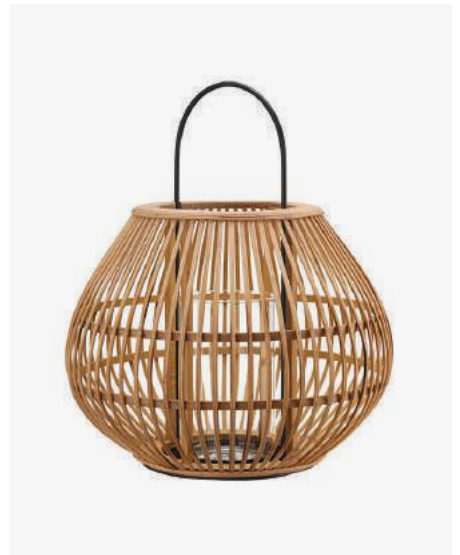

Lantern striped Apple

560-225-014 Sold per 2 pieces
Materials: natural bamboo with iron frame and glass candle holder
Dimensions: Ø40 x H46 cm
Design: pols potten studio
Indoor use only