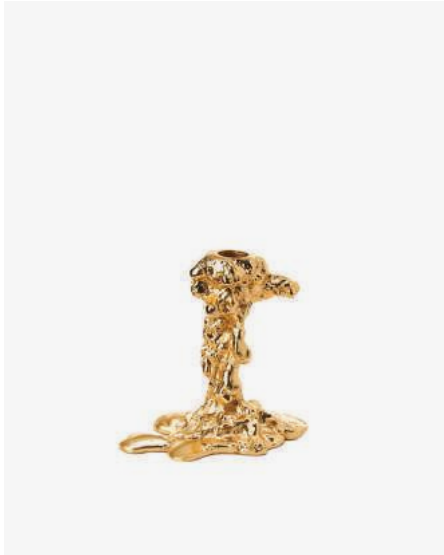

Drip Candle Holder
Gold, Small

390-225-133 Sold per 6 pieces
Materials: gold colour plated cast aluminium
Dimensions: L14 x W8 x H14 cm
Designer: Pascal Smelik