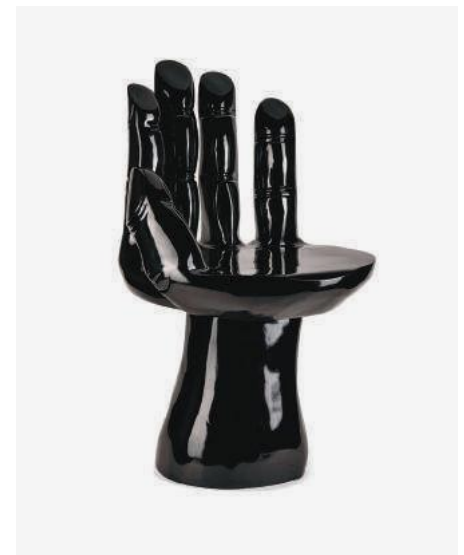

Chair Black Hand

510-020-002 Sold per 1 piece
Materials: lacquered polyester, water resistant
Dimensions: Ø54 x H90 cm
seat H50 cm
Design: pols potten studio
Indoor use only