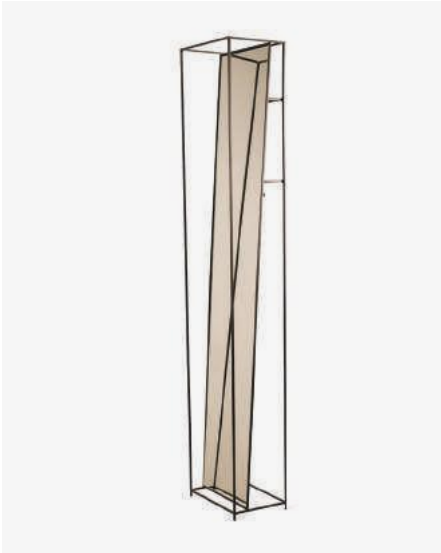

**Mirror Selfie
Black**

300-300-134 Sold per 1 piece
Materials: black powder coated frame
with glass mirror
Dimensions: L35 x W24 x H180 cm
Design: pols potten studio