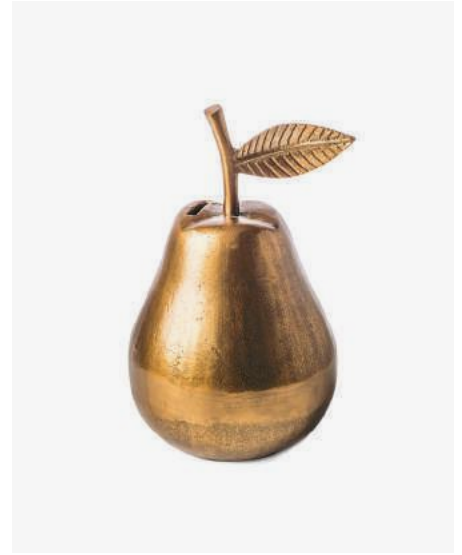

**Moneybox
Pear Gold**

300-300-136 Sold per 4 pieces
Materials: gold coloured aluminium
Dimensions: Ø16,5 x H27 cm
Design: pols potten studio