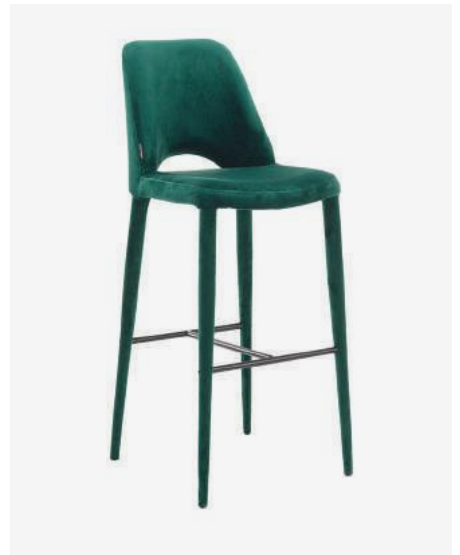

Barstool Holy
Velvet Green

550-020-131 Sold per 1 piece
Materials: metal frame with HR foam, upholstered legs, black powder coated foot rest, 100% polyester velvet upholstery
Dimensions: W43 x D52,5 x H103,5 cm, seat H75 cm, seat depth 42 cm
Design: pols potten studio