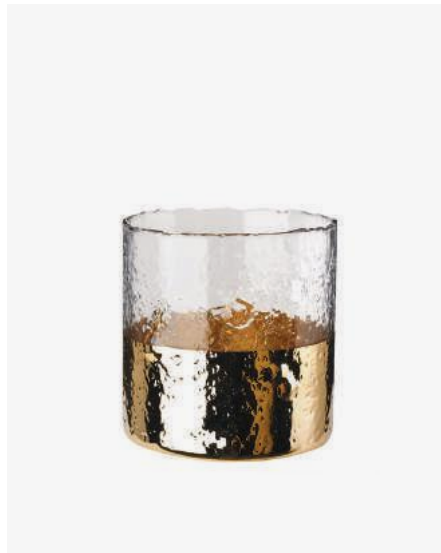

Hurricane Ripple
Dip Gold

145-220-081 Sold per 12 pieces
Materials: gold coated glass
Dimensions: Ø10,5 x H11 cm
Design: pols potten studio