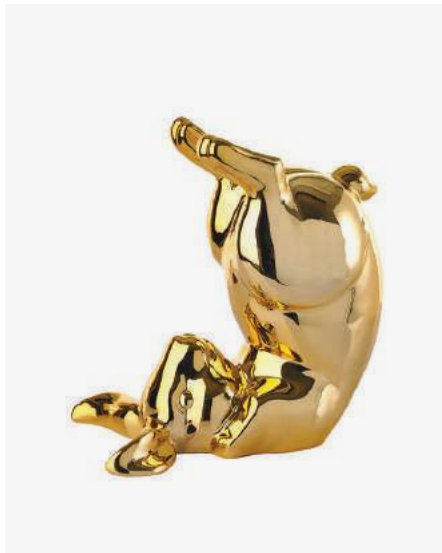

Design: pols potten studio

**Moneybox Bunny Belly
Gold**

230-300-162

Sold per 4 pieces

Materials: gold glazed porcelain with rubber
plug

Dimensions: L21 x W16 x H22 cm

Packaging: gift box

Design: pols potten studio