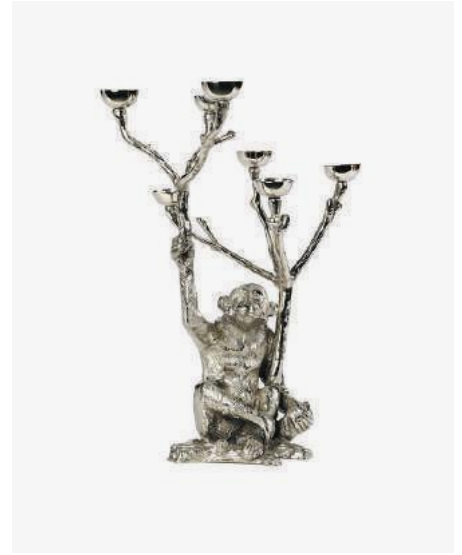

375-225-058

Sold per 2 pieces

Materials: gold plated brass
Dimensions: Ø13 x H55 cm
Design: pols potten studio

Horse Candle Stand

375-225-027

Sold per 2 pieces

Materials: nickel plated brass
Dimensions: Ø12,5 x H54,5 cm
Design: pols potten studio