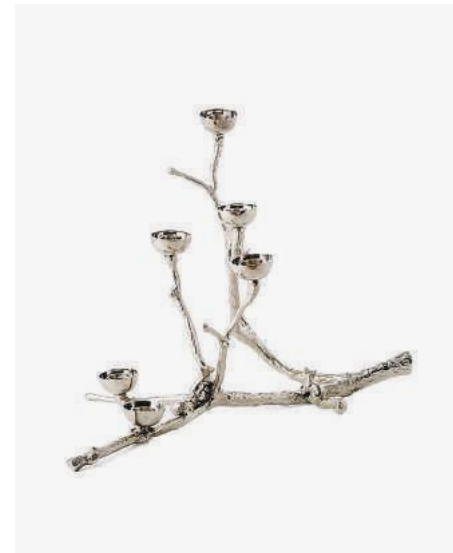

Twiggy
Small

390-225-003 Sold per 4 pieces
Materials: nickel plated brass
Dimensions: Ø40 x H35 cm
Design: pols potten studio

Twiggy
Large

390-225-002 Sold per 2 pieces
Materials: nickel plated brass
Dimensions: Ø50 x H65 cm
Design: pols potten studio