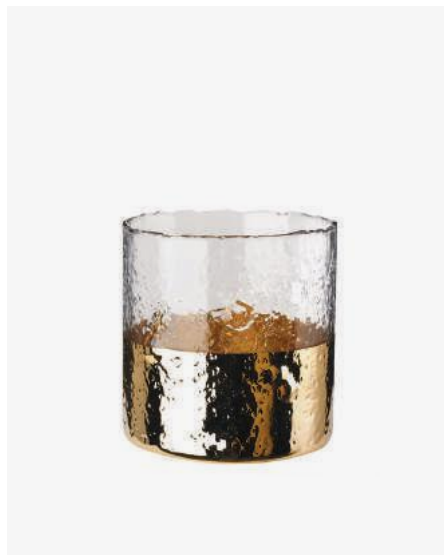

Hurricane Ripple
Dip Gold

145-220-081 Sold per 12 pieces
Materials: gold coated glass
Dimensions: Ø10,5 x H11 cm
Design: pols potten studio