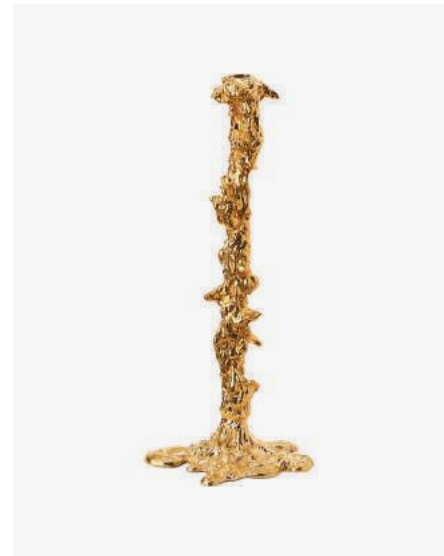

Drip Candle Holder
Gold, Extra Extra Large

390-225-135 Sold per 2 pieces
Materials: gold colour plated cast aluminium
Dimensions: L20 x W22 x H50 cm
Designer: Pascal Smelik