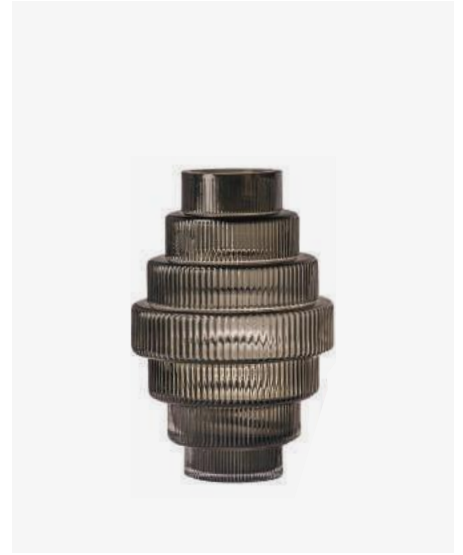

Vase Steps
Grey, Small

140-205-388

Sold per 4 pieces

Materials: full coloured glass

Dimensions: Ø20 x H30 cm

Design: pols potten studio