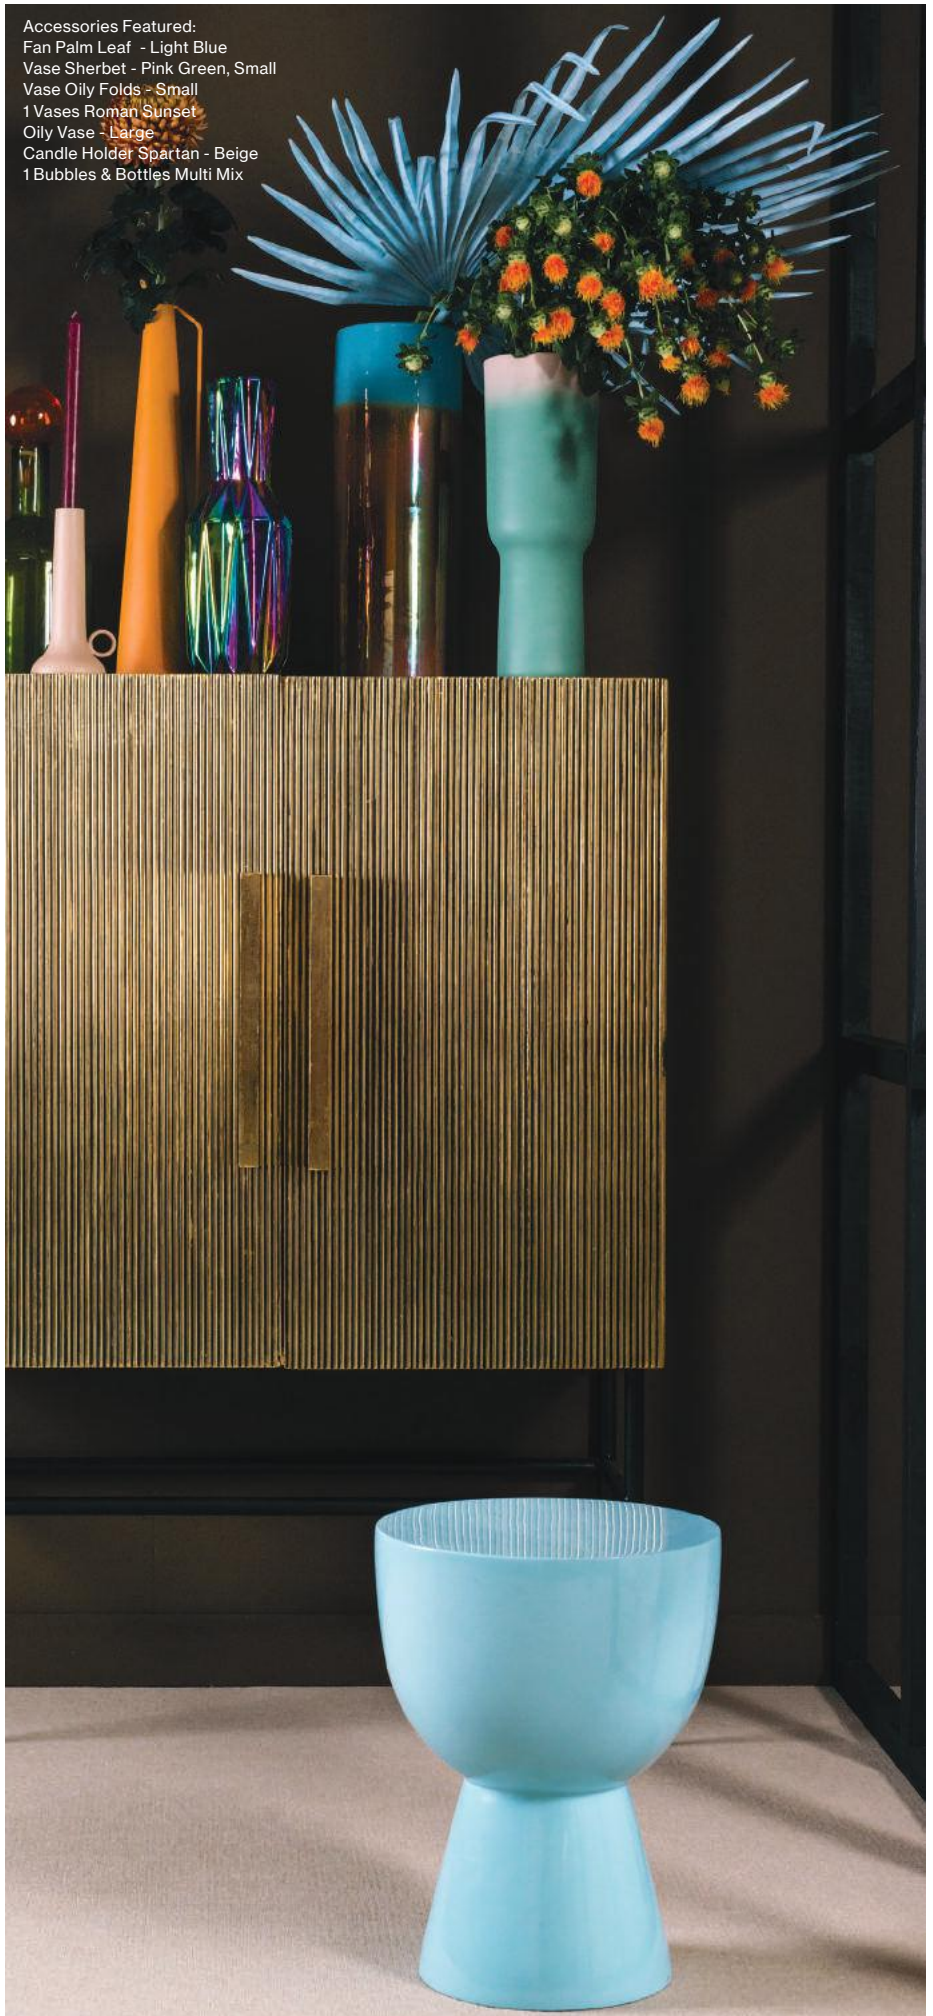

540-300-062   Sold per 2 pieces
Materials: plastic leaf, iron inside plastic stem
Dimensions leaf and stem:
approx. W85 x H152 cm
Design: pols potten studio