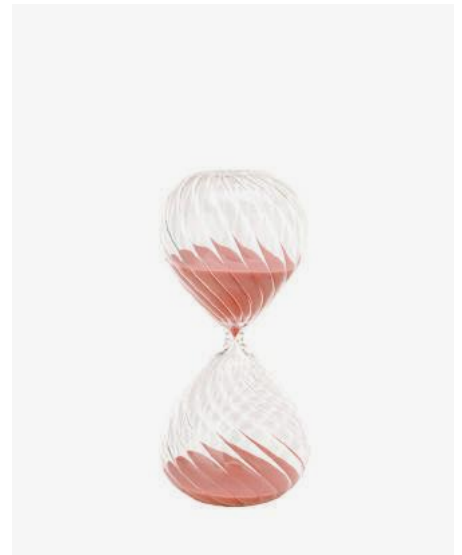

**Sandglass Swirl
Pink, Medium**

110-300-178   Sold per 4 pieces
Materials: clear glass with coloured sand
Dimensions: Ø14 x H30 cm
Time: 90 min
Packaging: gift box