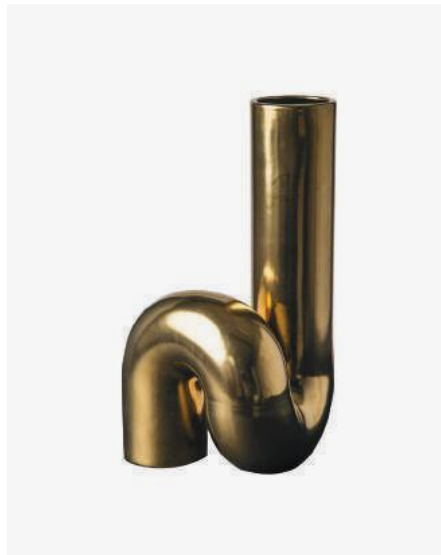

Crazy Vase Curved Top

230-205-351 Sold per 1 piece
Materials: glazed porcelain
Dimensions: Ø40 x H68 cm
Design: pols potten studio

Vase Flowers Sketch

230-205-400 Sold per 1 piece
Materials: glazed porcelain with handpainted details
Dimensions: Ø36 x H54 cm
Design: pols potten studio

Ball Body Vase
Light Blue

230-205-196 Sold per 1 piece
Materials: glazed porcelain with hand painted decoration
Dimensions: Ø41 x H57 cm
Design: pols potten studio

Vase Puyi
Green

240-205-022 Sold per 2 pieces
Materials: reactive glazed ceramic
Dimensions: Ø28,5 x H34 cm
Design: Roderick Vos
Colour may vary by item

Vase Puyi
Bronze

240-205-023 Sold per 2 pieces
Materials: reactive glazed ceramic
Dimensions: Ø28,5 x H34 cm
Design: Roderick Vos
Colour may vary by item

Ball Body Vase
Red

230-205-101 Sold per 1 piece
Materials: glazed porcelain with hand painted decoration
Dimensions: Ø41 x H57 cm
Design: pols potten studio