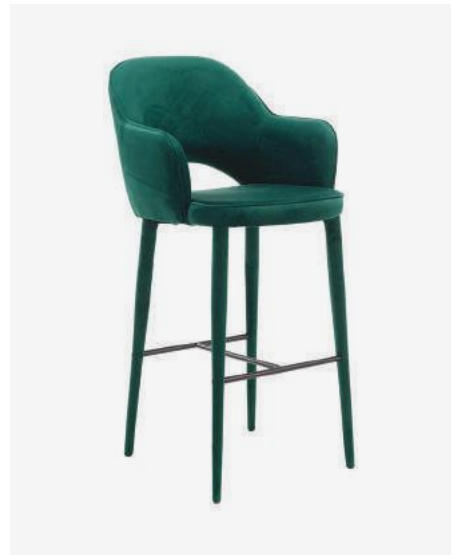

**Barstool Arms Cosy
Velvet Green**

550-020-129 Sold per 1 piece
Materials: metal frame with HR foam, upholstered legs and black powder coated foot rest, 100% polyester velvet upholstery
Dimensions: W54 x D60 x H108,5 cm, seat H75 cm, seat depth 47 cm
Design: pols potten studio