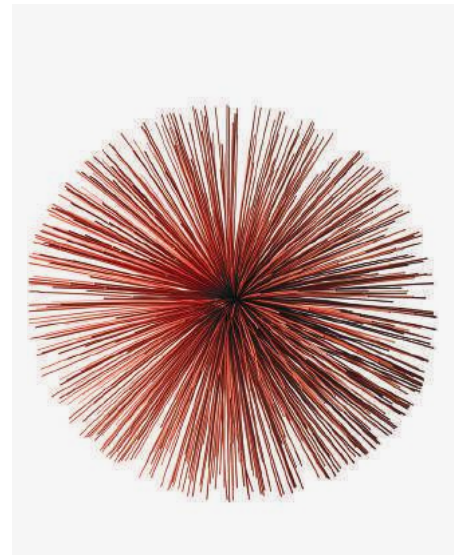

Prickle
Coral, Extra Extra Large

300-300-146 Sold per 2 pieces
Materials: powder coated iron
Dimensions: Ø45 x H45 cm
Decorative use only