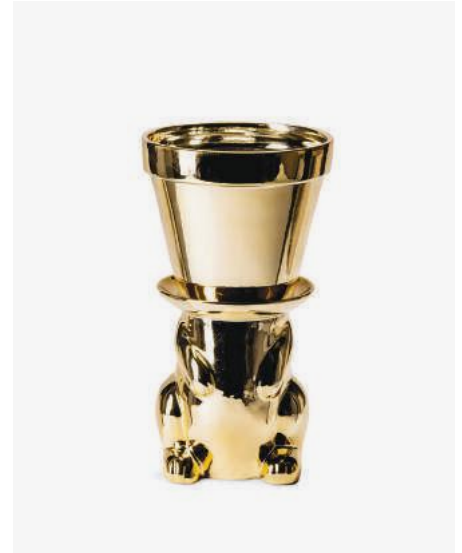

Dimensions: Ø12/16 x H25,5 cm

Design: pols potten studio

Vase Classic Diagonal Leaves
Gold

230-205-386

Sold per 1 piece

Materials: glazed porcelain, handmade

Dimensions: Ø40 x H90 cm

Design: pols potten studio

Vase Head Upside Down

230-205-334

Sold per 6 pieces

Materials: white unglazed porcelain

Dimensions: L20 x W15 x H25 cm

Packaging: gift box

Designer: Koens & Middelkoop

Vase Pothead
Gold