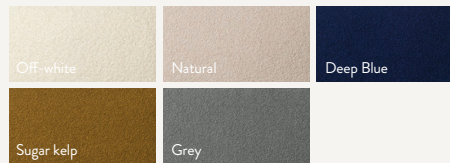

ferm LIVING colour selection: