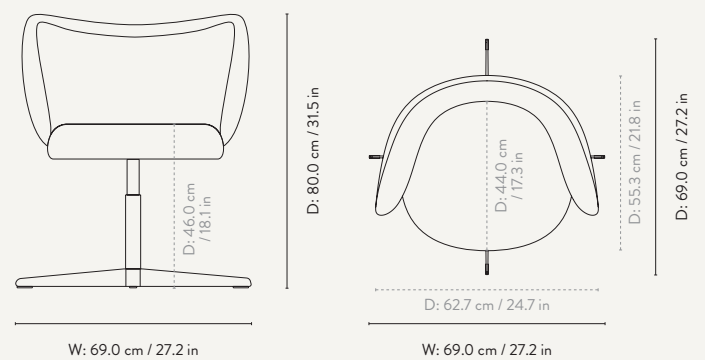

RICO DINING CHAIR – SWIVEL BASE

Design by ferm LIVING

PRODUCT DETAILS

Manufactured in Italy

DIMENSIONS

Height: 80 cm / 31.5 in
Width: 62.7 cm / 24.7 in (base: 69.0 cm / 27.2 in)
Depth: 55.3 cm / 21.8 in (base: 69.0 cm / 27.2 in)
Weight: 9.8 kg

MATERIALS & CONSTRUCTION

Backrest: Molded foam with inner steel structure
Seat: Molded foam with inner wooden structure
Frame: Chrome plated aluminium
Glides: Plastic glides

CARE

Please see Care & Maintenance guide on www.fermliving.com

PACKSIZE

1

TEST

EN16139:2013
Furniture – Strength, durability, stability and safety
Requirements for non-domestic seating

Foam fire rating:

CAL117-2013 - pass
BS 5852 Crib5 - on request

CUSTOMISATION OPTIONS

FABRIC QUALITIES

To see the specifications of each fabric and available colour assortment please go to overview on page 22