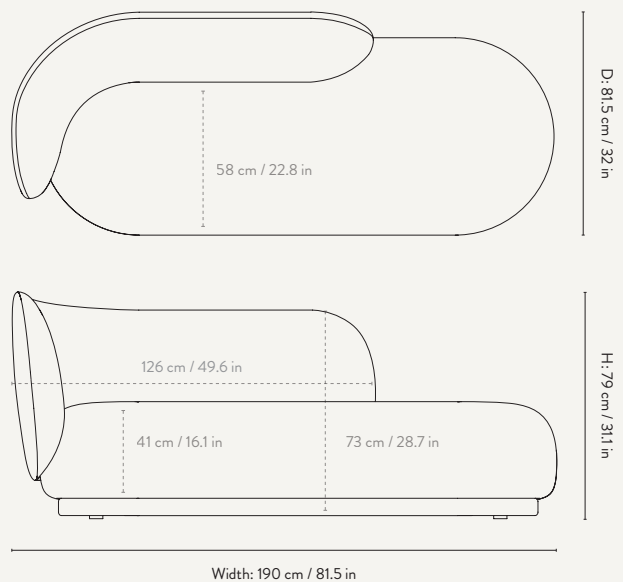

BACKREST OPTION

Rico Divan is available with the backrest on the right or left side.