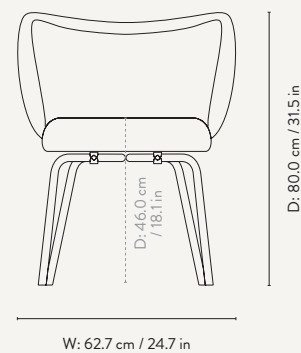

PRODUCT DETAILS

Manufactured in Italy

DIMENSIONS

Height: 79 cm / 31.1 in
Width: 210 cm / 82.7 in
Depth: 81.5 cm / 32.1 in
Back height: 73 cm / 28.7 in
Seat height: 41 cm / 16 in
Seat depth: 58 cm / 22.8 in
Weight: 80 kg

PRODUCT DETAILS

Manufactured in Italy

DIMENSIONS

Height: 79 cm / 31.1 in
Width: 87 cm / 34.3 in
Depth: 81.5 cm / 32.1 in
Back height: 73 cm / 28.7 in
Seat height: 41 cm / 16 in
Seat depth: 55 cm / 22.8 in
Weight: 40 kg

CUSTOMISATION OPTIONS

FABRIC QUALITIES

To see the specifications of each fabric and available colour assortment please go to overview on page 22

Diameter: 60 cm / 23.6 in

Height: 41 cm / 16.1 in

Diameter: 60 cm / 23.6 in

Rico Dining Chair Swivel Base – Fabric: Bouclé Off-White

RICO DINING CHAIR – SWIVEL BASE

Design by ferm LIVING

PRODUCT DETAILS

Manufactured in Italy

DIMENSIONS

Height: 80 cm / 31.5 in
Width: 62.7 cm / 24.7 in (base: 69.0 cm / 27.2 in)
Depth: 55.3 cm / 21.8 in (base: 69.0 cm / 27.2 in)
Weight: 9.8 kg