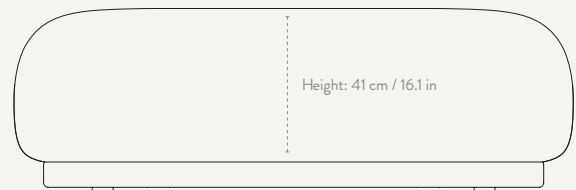

PRODUCT DETAILS

Manufactured in Italy

DIMENSIONS

Height: 79 cm / 31.1 in
Width: 210 cm / 82.7 in
Depth: 81.5 cm / 32.1 in
Back height: 73 cm / 28.7 in
Seat height: 41 cm / 16 in
Seat depth: 58 cm / 22.8 in
Weight: 80 kg

PRODUCT DETAILS

Manufactured in Italy

DIMENSIONS

Height: 79 cm / 31.1 in
Width: 87 cm / 34.3 in
Depth: 81.5 cm / 32.1 in
Back height: 73 cm / 28.7 in
Seat height: 41 cm / 16 in
Seat depth: 55 cm / 22.8 in
Weight: 40 kg

CUSTOMISATION OPTIONS

FABRIC QUALITIES

To see the specifications of each fabric and available colour assortment please go to overview on page 22

Depth: 69 cm / 27.2 in

Height: 41 cm / 16.1 in

Width: 124 cm / 48.8 in