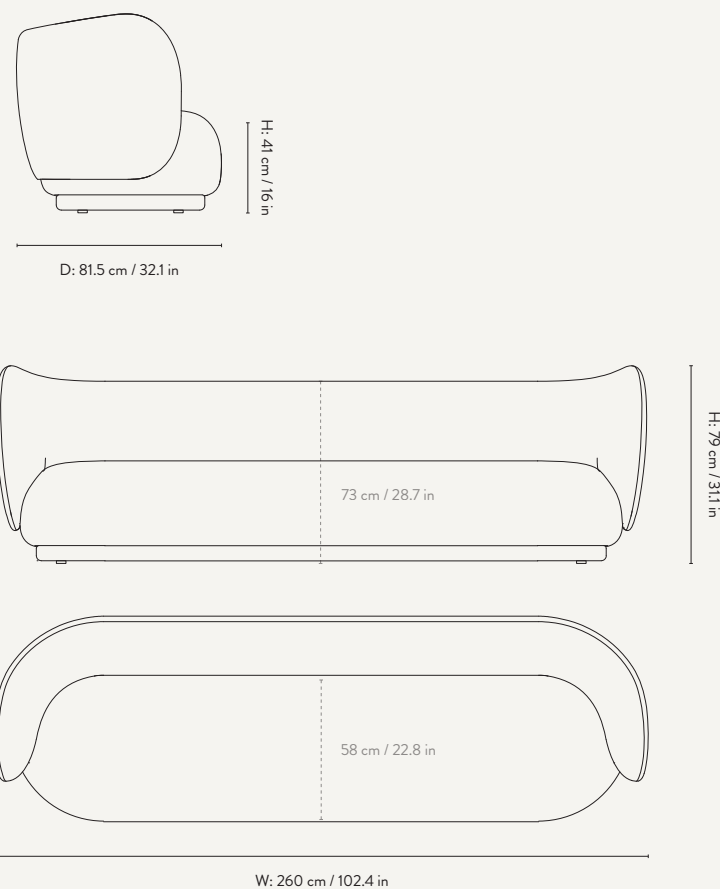

PRODUCT DETAILS

Manufactured in Italy

DIMENSIONS

Height: 79 cm / 31.1 in
Width: 210 cm / 82.7 in
Depth: 81.5 cm / 32.1 in
Back height: 73 cm / 28.7 in
Seat height: 41 cm / 16 in
Seat depth: 58 cm / 22.8 in
Weight: 80 kg

Design by ferm LIVING

PRODUCT DETAILS

Manufactured in Italy

DIMENSIONS

Height: 79 cm / 31.1 in
Width: 260 cm / 102.4 in
Depth: 81.5 cm / 32.1 in
Back height: 73 cm / 28.7 in
Seat height: 41 cm / 16 in
Seat depth: 58 cm / 22.8 in
Weight: 85 kg

RICO DIVAN

Design by ferm LIVING

PRODUCT DETAILS

Manufactured in Italy
Backrest on the left or right side

DIMENSIONS

Height: 79 cm / 31.1 in
Width: 190 cm / 74.8 in
Back height: 73 cm / 28.7 in
Depth: 81.5 cm / 32 in
Seat height: 41 cm / 16 in
Seat depth: 58 cm / 22.8 in
Weight: 55 kg

PRODUCT DETAILS

Manufactured in Italy

DIMENSIONS

Height: 79 cm / 31.1 in
Width: 87 cm / 34.3 in
Depth: 81.5 cm / 32.1 in
Back height: 73 cm / 28.7 in
Seat height: 41 cm / 16 in
Seat depth: 55 cm / 22.8 in
Weight: 40 kg