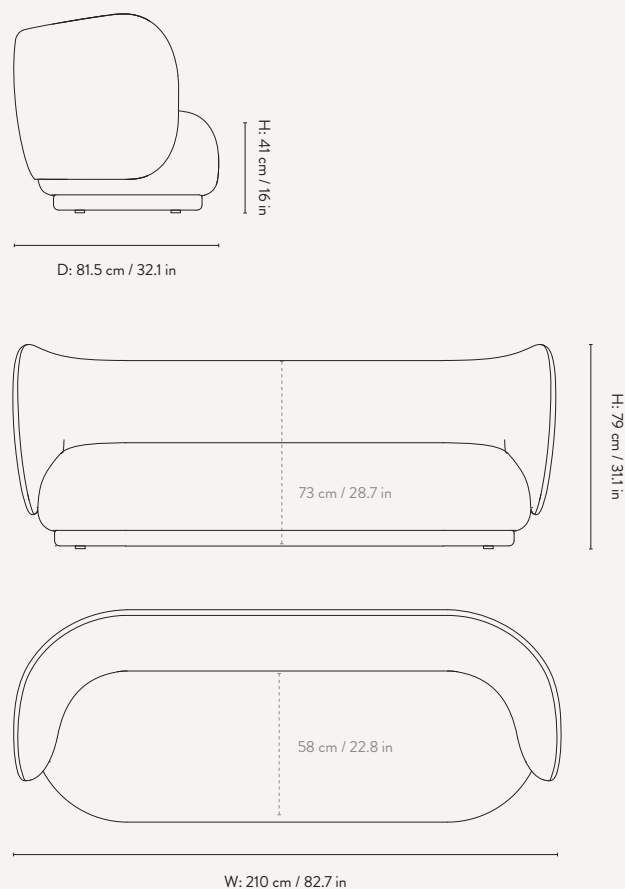

RICO SOFA 3-SEATER

Design by ferm LIVING

PRODUCT DETAILS

Manufactured in Italy

DIMENSIONS

Height: 79 cm / 31.1 in
Width: 210 cm / 82.7 in
Depth: 81.5 cm / 32.1 in
Back height: 73 cm / 28.7 in
Seat height: 41 cm / 16 in
Seat depth: 58 cm / 22.8 in
Weight: 80 kg

MATERIALS & CONSTRUCTION

Backrest: Moulded foam with inner iron structure
Seat: Polyurethane foam with inner wooden structure
Feet: Low density polyethylene

CARE

Please see Care & Maintenance guide on www.fermliving.com

PACKSIZE

1

TEST

EN 16139:2013

Furniture - Strength, durability, stability and safety
Requirements for non-domestic seating

Foam fire rating:

CAL117-2013 - pass

BS 5852 Crib5 - on request

CUSTOMISATION OPTIONS

FABRIC QUALITIES

To see the specifications of each fabric and available colour assortment please go to overview on page 22