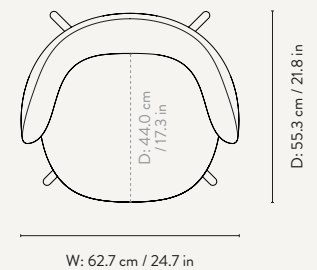

PRODUCT DETAILS

Manufactured in Italy

DIMENSIONS

Height: 79 cm / 31.1 in
Width: 210 cm / 82.7 in
Depth: 81.5 cm / 32.1 in
Back height: 73 cm / 28.7 in
Seat height: 41 cm / 16 in
Seat depth: 58 cm / 22.8 in
Weight: 80 kg

PRODUCT DETAILS

Manufactured in Italy

DIMENSIONS

Height: 79 cm / 31.1 in
Width: 87 cm / 34.3 in
Depth: 81.5 cm / 32.1 in
Back height: 73 cm / 28.7 in
Seat height: 41 cm / 16 in
Seat depth: 55 cm / 22.8 in
Weight: 40 kg

CUSTOMISATION OPTIONS

FABRIC QUALITIES

To see the specifications of each fabric and available colour assortment please go to overview on page 22

Diameter: 60 cm / 23.6 in

Height: 41 cm / 16.1 in

Diameter: 60 cm / 23.6 in

Rico Dining Chair Swivel Base – Fabric: Bouclé Off-White

RICO DINING CHAIR – SWIVEL BASE

Design by ferm LIVING

PRODUCT DETAILS

Manufactured in Italy

DIMENSIONS

Height: 80 cm / 31.5 in
Width: 62.7 cm / 24.7 in (base: 69.0 cm / 27.2 in)
Depth: 55.3 cm / 21.8 in (base: 69.0 cm / 27.2 in)
Weight: 9.8 kg