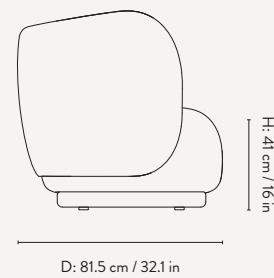

RICO SOFA 2-SEATER

Design by ferm LIVING

PRODUCT DETAILS

Manufactured in Italy

DIMENSIONS

Height: 79 cm / 31.1 in
Width: 150 cm / 59 in
Depth: 81.5 cm / 32.1 in
Back height: 73 cm / 28.7 in
Seat height: 41 cm / 16 in
Seat depth: 58 cm / 22.8 in
Weight: 70 kg

MATERIALS & CONSTRUCTION

Backrest: Moulded foam with inner iron structure
Seat: Polyurethane foam with inner wooden structure
Feet: Low density polyethylene

CARE

Please see Care & Maintenance guide on www.fermliving.com

PACKSIZE

1

TEST

EN 16139:2013

Furniture - Strength, durability, stability and safety
Requirements for non-domestic seating

Foam fire rating:

CAL117-2013 - pass

BS 5852 Crib5 - on request

CUSTOMISATION OPTIONS

FABRIC QUALITIES

To see the specifications of each fabric and available colour assortment please go to overview on page 22