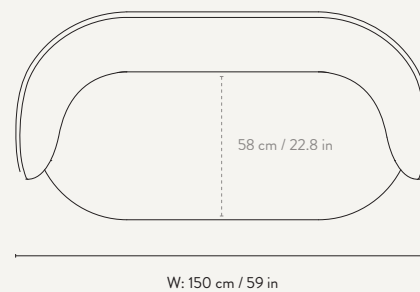

RICO SOFA 2-SEATER

Design by ferm LIVING

PRODUCT DETAILS

Manufactured in Italy

DIMENSIONS

Height: 79 cm / 31.1 in
Width: 150 cm / 59 in
Depth: 81.5 cm / 32.1 in
Back height: 73 cm / 28.7 in
Seat height: 41 cm / 16 in
Seat depth: 58 cm / 22.8 in
Weight: 70 kg

MATERIALS & CONSTRUCTION

Backrest: Moulded foam with inner iron structure
Seat: Polyurethane foam with inner wooden structure
Feet: Low density polyethylene

CARE

Please see Care & Maintenance guide on www.fermliving.com

PACKSIZE

1

TEST

EN 16139:2013

Furniture - Strength, durability, stability and safety
Requirements for non-domestic seating

Foam fire rating:

CAL117-2013 - pass

BS 5852 Crib5 - on request

CUSTOMISATION OPTIONS

FABRIC QUALITIES

To see the specifications of each fabric and available colour assortment please go to overview on page 22