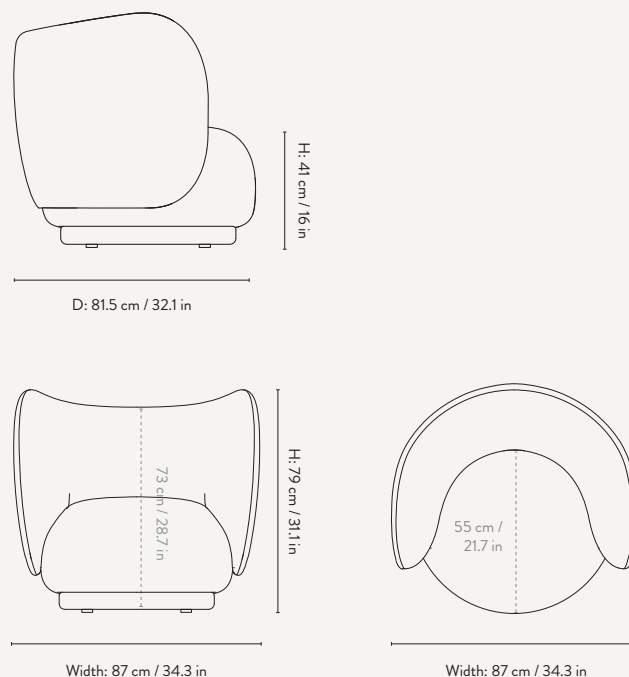

RICO LOUNGE CHAIR

Design by ferm LIVING

PRODUCT DETAILS

Manufactured in Italy

DIMENSIONS

Height: 79 cm / 31.1 in
Width: 87 cm / 34.3 in
Depth: 81.5 cm / 32.1 in
Back height: 73 cm / 28.7 in
Seat height: 41 cm / 16 in
Seat depth: 55 cm / 22.8 in
Weight: 40 kg

MATERIALS & CONSTRUCTION

Backrest: Moulded foam with inner iron structure

Seat: Polyethylene foam with inner wooden structure

Feet: Low density polyethylene

CARE

Please see Care & Maintenance guide on www.fermliving.com

PACKSIZE

1

TEST

EN 16139:2013

Furniture - Strength, durability, stability and safety
Requirements for non-domestic seating

Foam fire rating:

CAL117-2013 - pass

BS 5852 Crib5 - on request

CUSTOMISATION OPTIONS

FABRIC QUALITIES

To see the specifications of each fabric and available colour assortment please go to overview on page 22

SWIVEL FOOT BASE

Rico Lounge Chair is available with a swivel foot base.