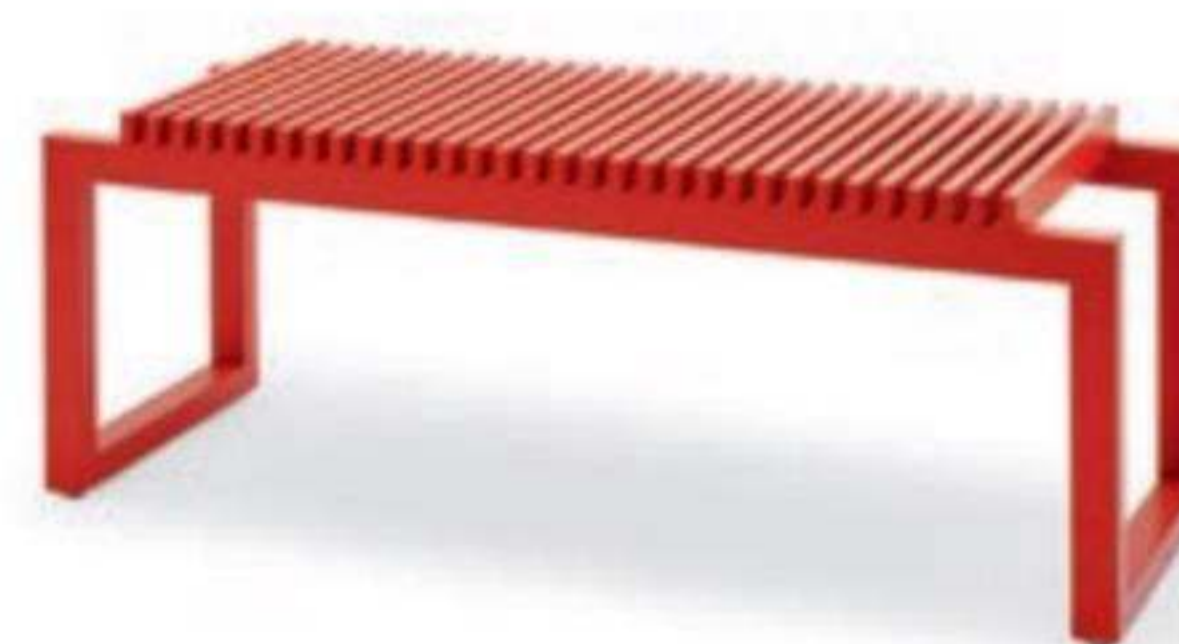

LIMITED EDITIONS

Cutter Jubilee Bench

Niels Hvass

S1920400

Oak FSC™ 100% / Scarlet Red

WxDxH: 121x40x43,5 cm

Seat H: 43,5 cm