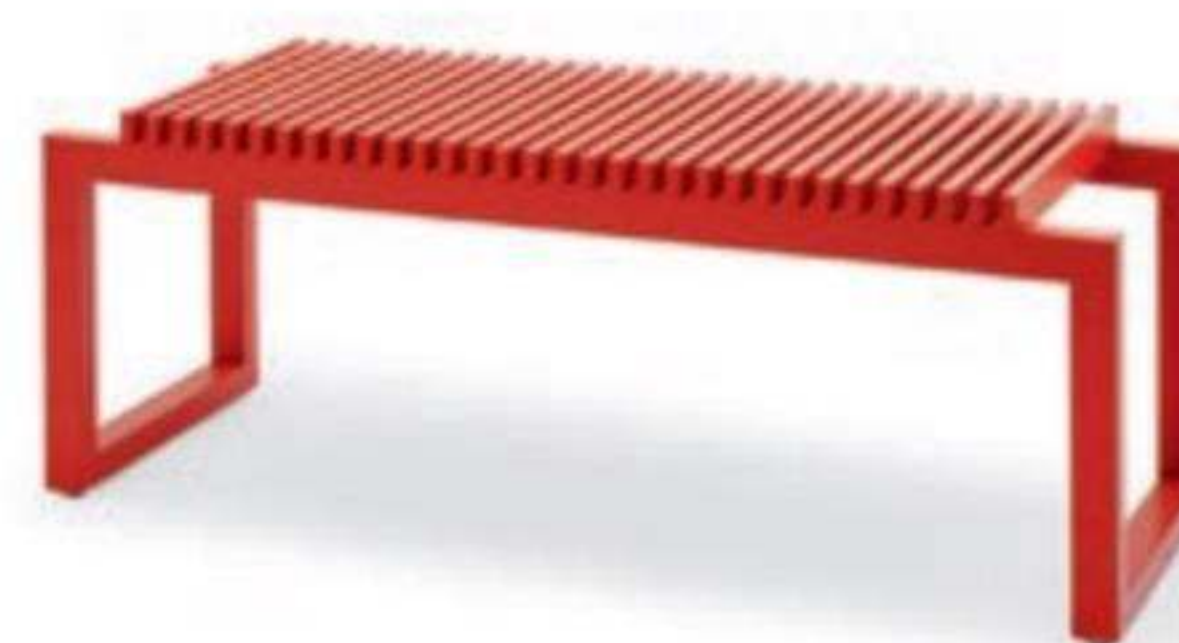

Included Middle

1950014

50% Alpaca & 50% Merino Wool /

Dark Green

WxL: 140x197 cm

LIMITED EDITIONS

Cutter Jubilee Bench

Niels Hvass