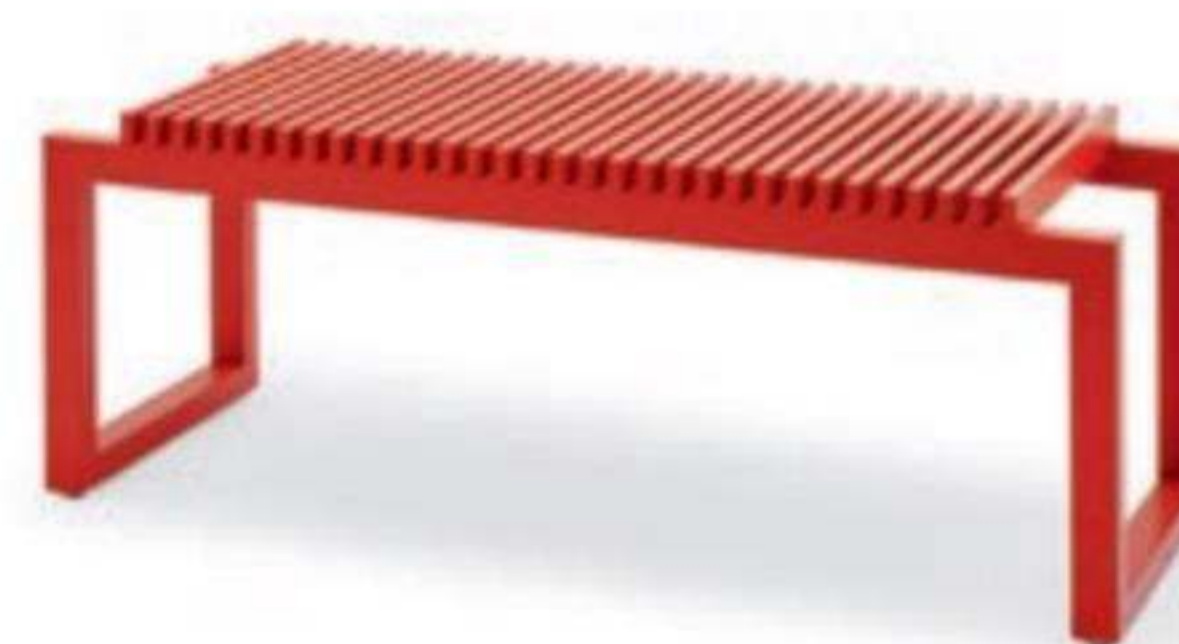

Included Middle

1950014

50% Alpaca & 50% Merino Wool /

Dark Green

WxL: 140x197 cm

LIMITED EDITIONS

Cutter Jubilee Bench

Niels Hvass