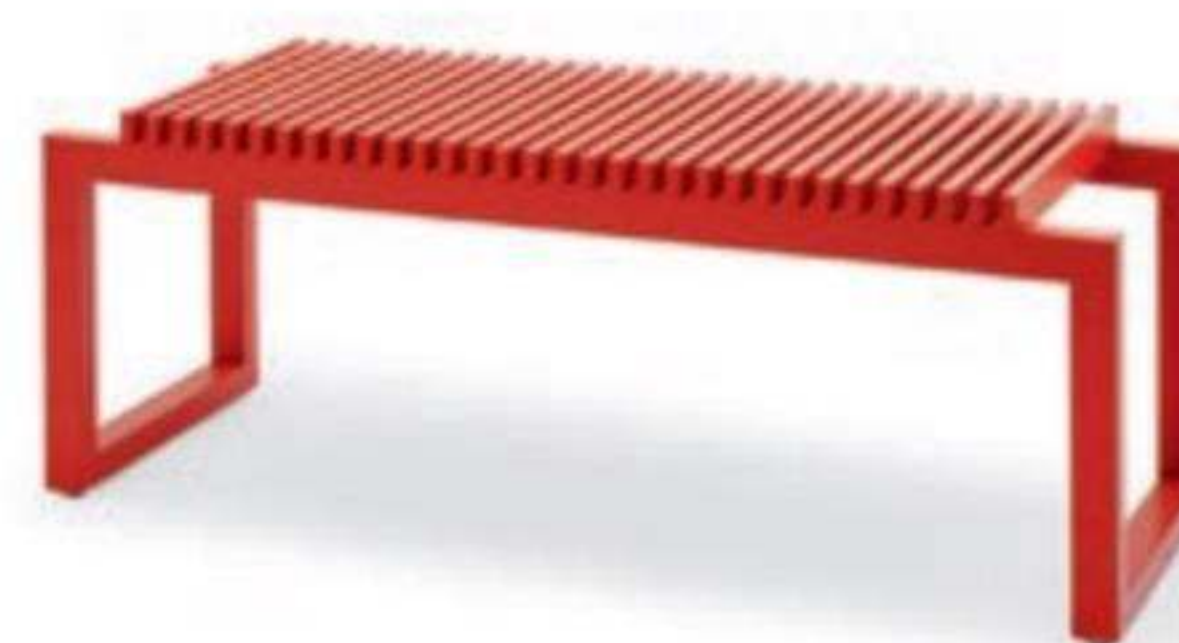

LIMITED EDITIONS

Cutter Jubilee Bench

Niels Hvass

S1920400

Oak FSC™ 100% / Scarlet Red

WxDxH: 121x40x43,5 cm

Seat H: 43,5 cm