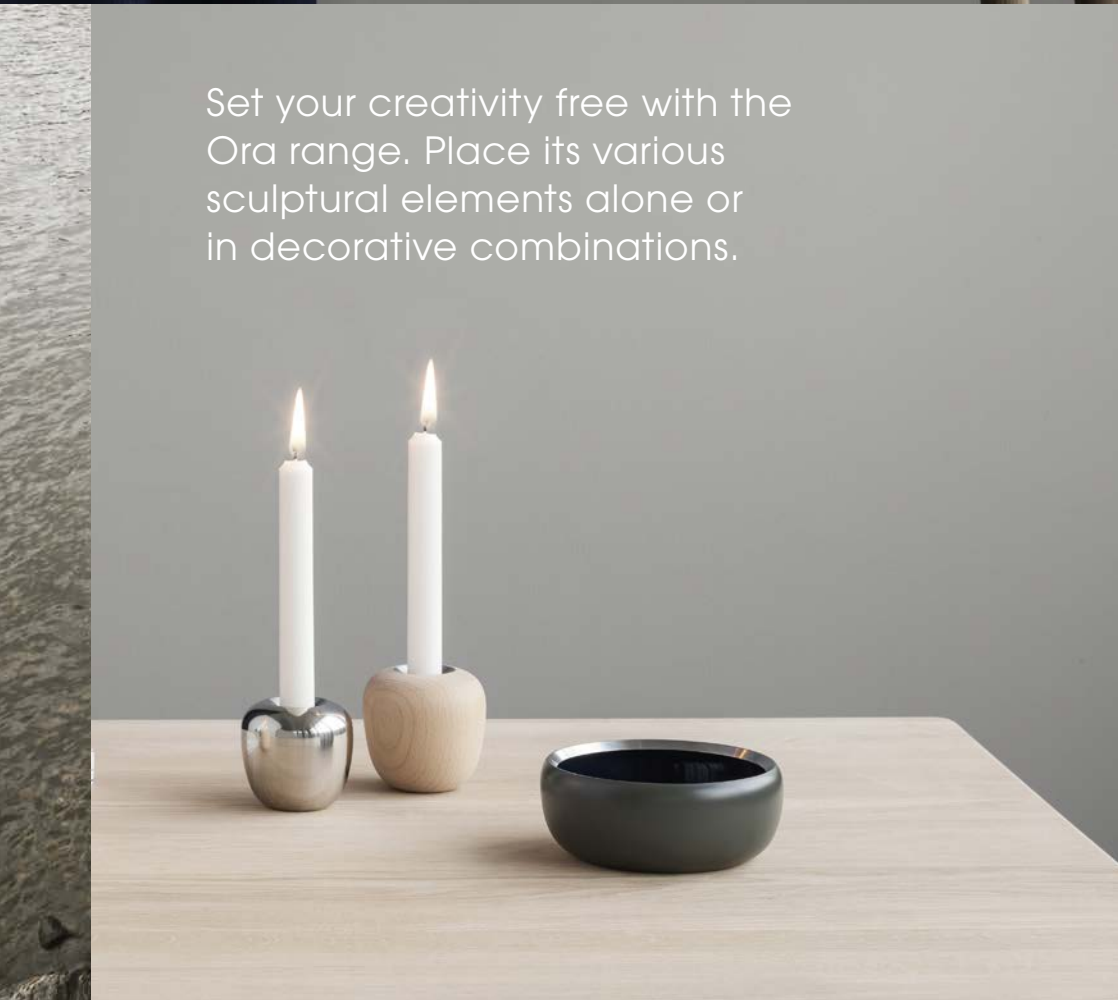

Set your creativity free with the Ora range. Place its various sculptural elements alone or in decorative combinations.