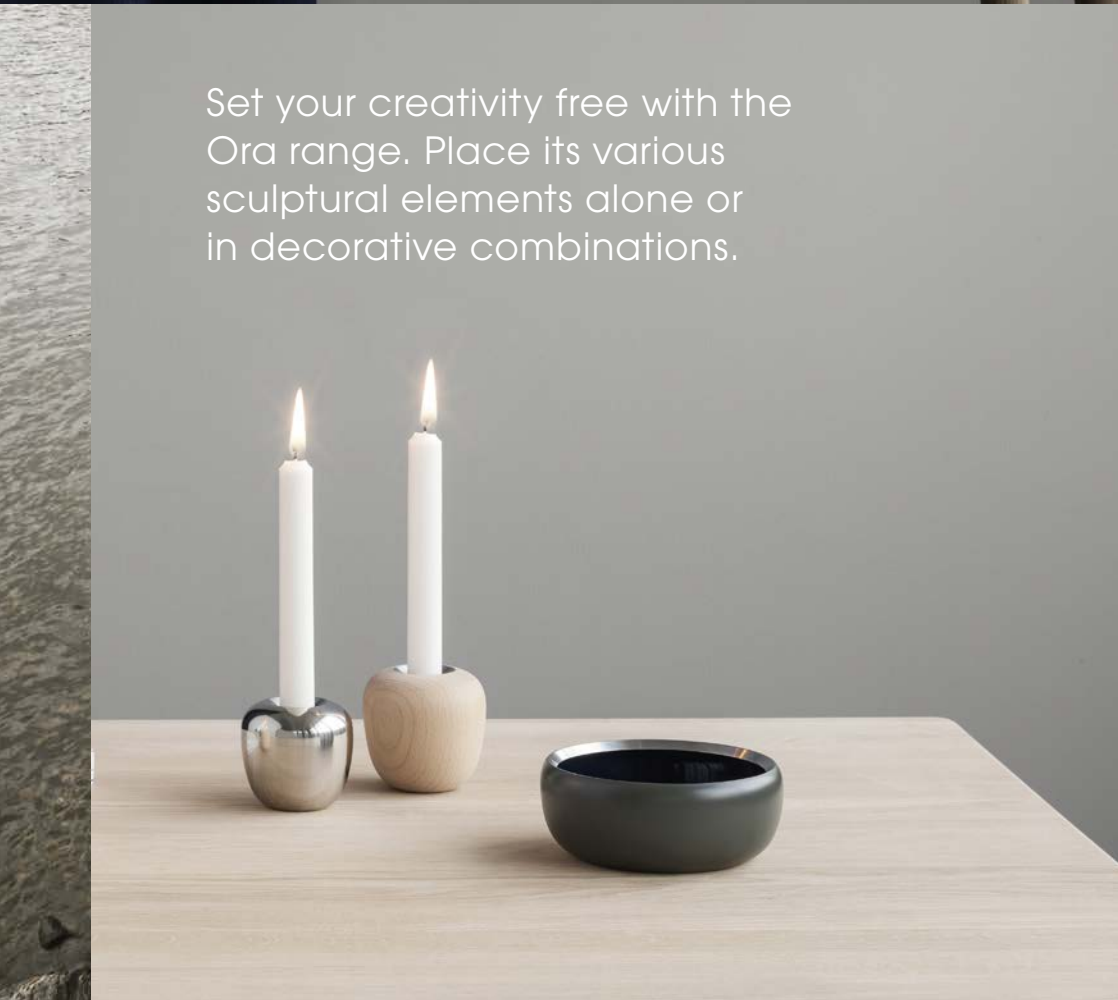

Create an inviting table setting with the elegant Hoop serving bowl and wooden salad servers.

Ora

Playing with the contrasts between materials, soft organic shapes and a natural colour palette, the Ora range creates a synergy resulting in enchanting, minimalist elegance.

Set your creativity free with the Ora range. Place its various sculptural elements alone or in decorative combinations.

To Go

Design that makes a difference. Save resources by bringing your own cup and bottle. These stainless-steel To Go Click cups and Keep Cool bottles can be used again and again. Go for an understated look with these soft natural hues.