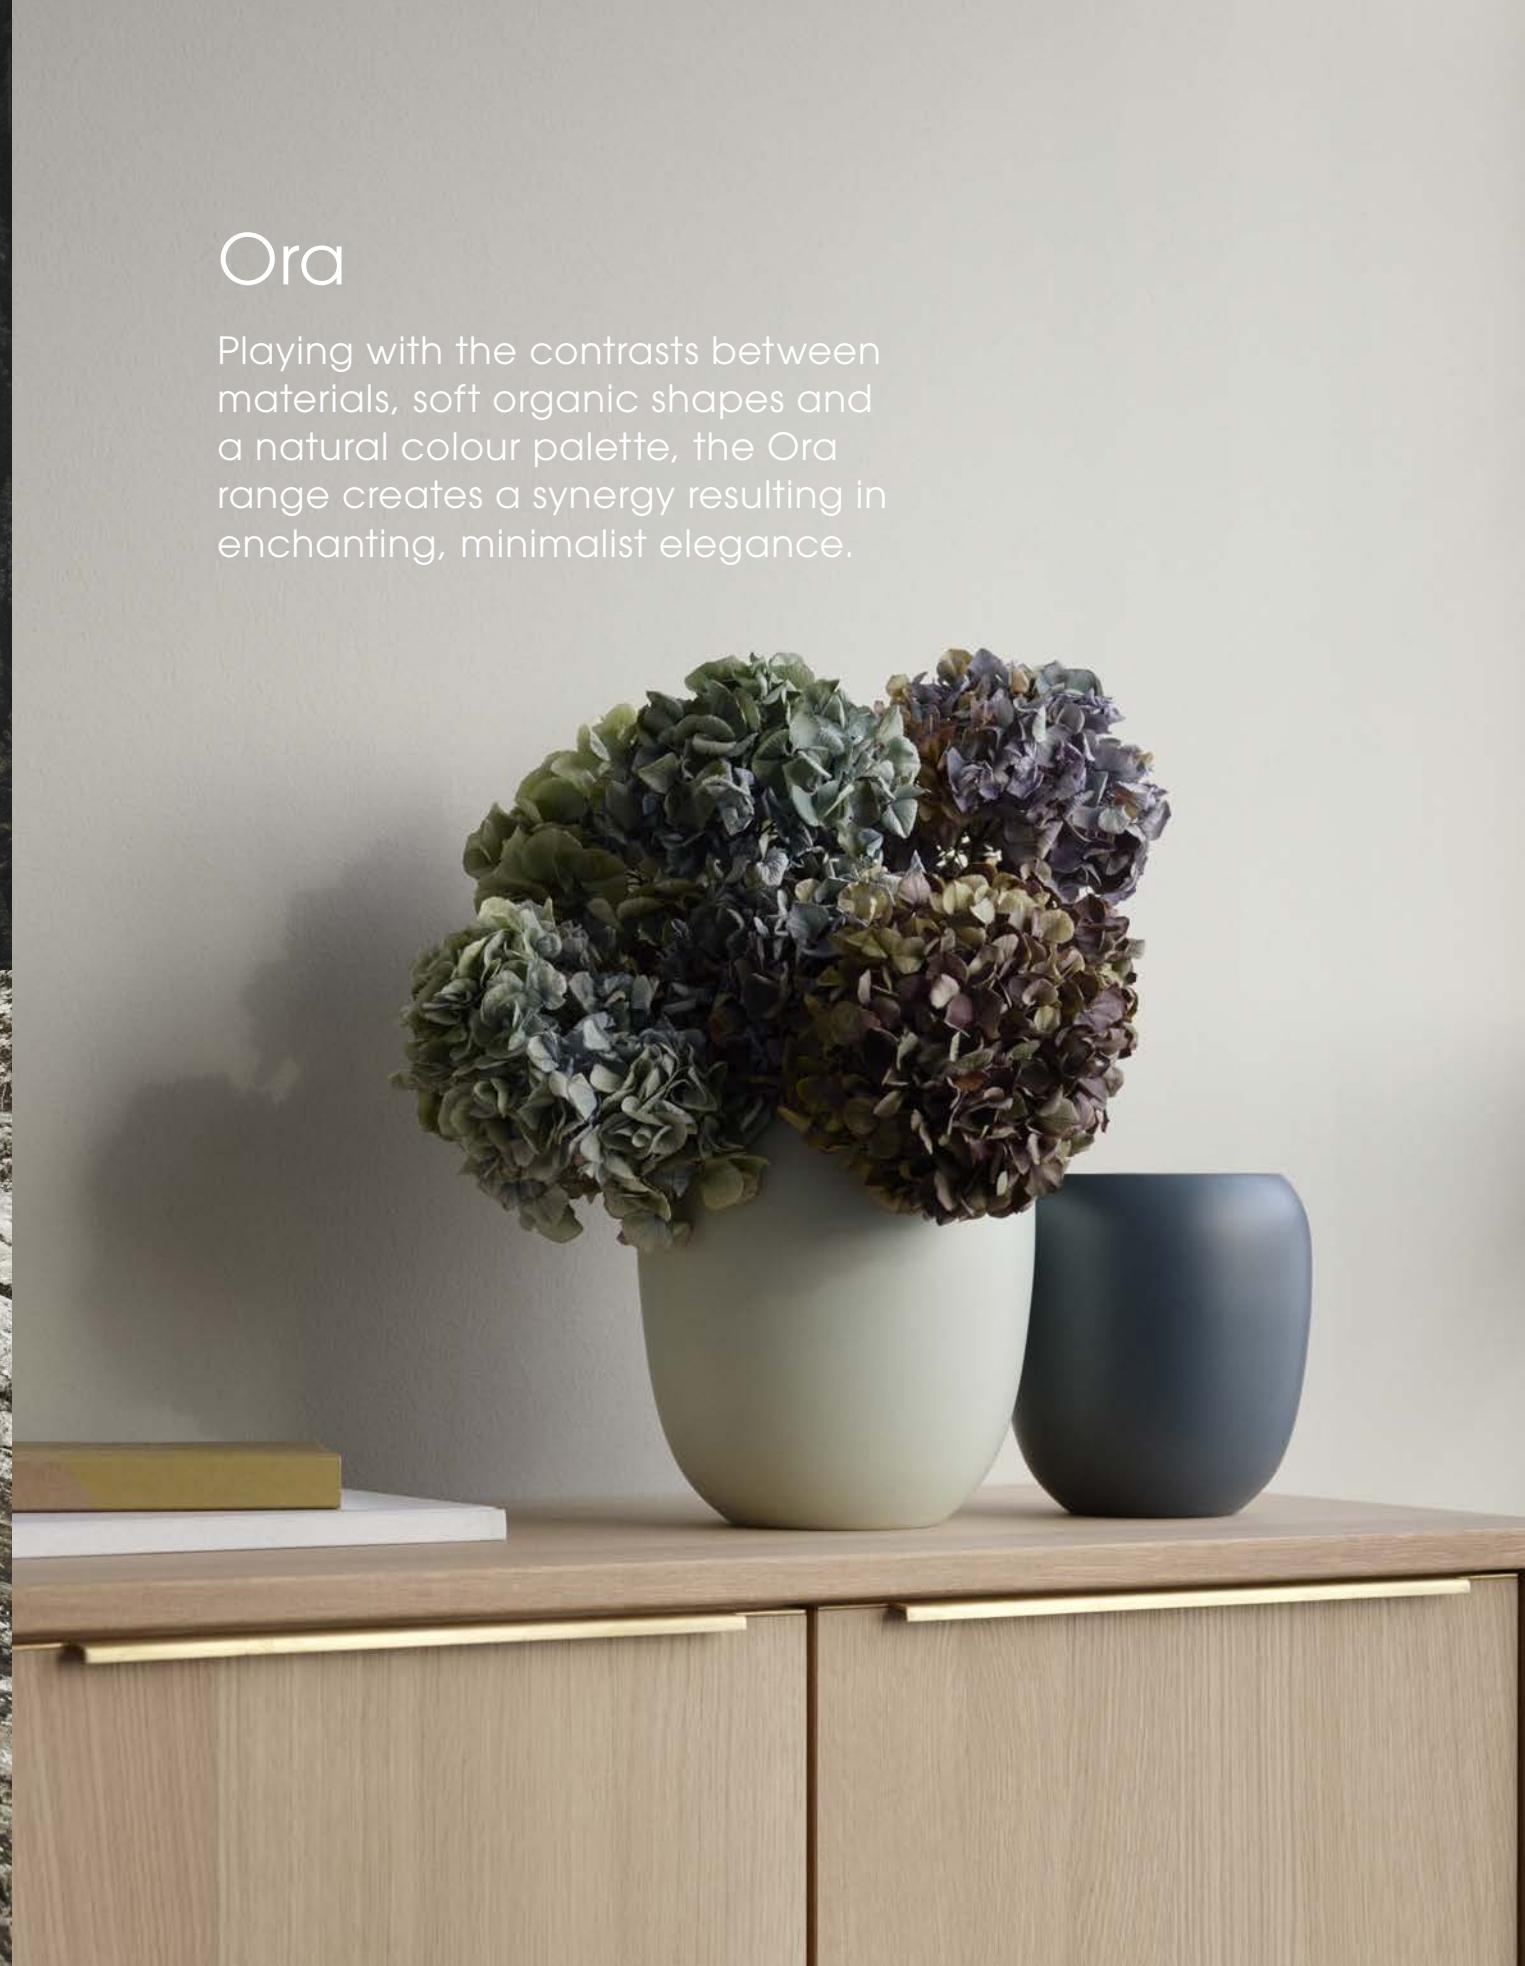

Set your creativity free with the Ora range. Place its various sculptural elements alone or in decorative combinations.

To Go

Design that makes a difference. Save resources by bringing your own cup and bottle. These stainless-steel To Go Click cups and Keep Cool bottles can be used again and again. Go for an understated look with these soft natural hues.