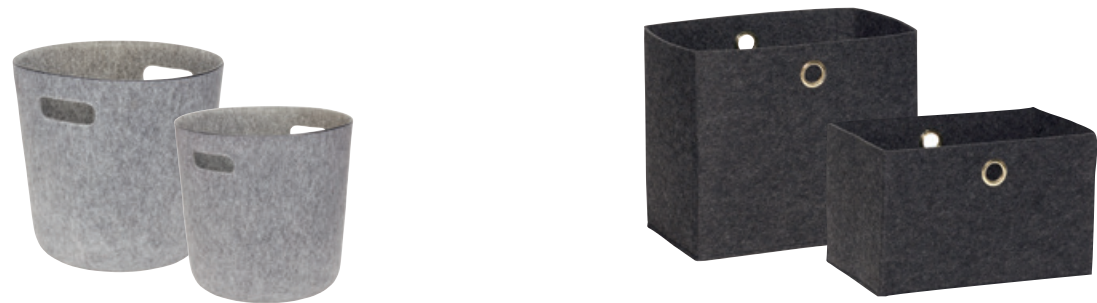

FABRIC BASKETS

**BLUE FELT BASKET**  
 680904/6 set, s/3  
 27x22xh8, 29x23xh10, 31x25xh12cm  
 11D1090022  
 11E160022  
 11N1690022  
 11S1690022

**BLUE FELT BASKET**  
 680903/2 set, s/4  
 36x24xh19, 40x27xh21, 44x31xh23, 48x36xh24cm  
 11D4190022  
 11E620022  
 11N6390022  
 11S6390022