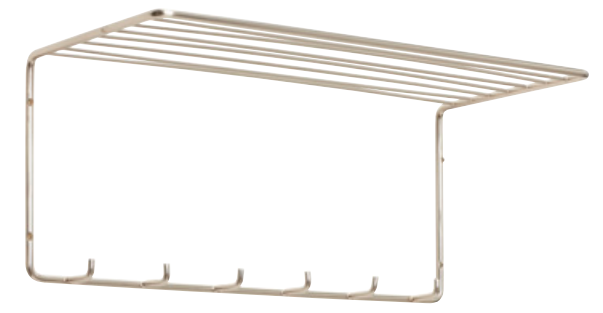

CHROME COAT RACK
021108/6 pcs
61x29xh26cm
11D2190022
11E325022
11N3290022
11S3290022