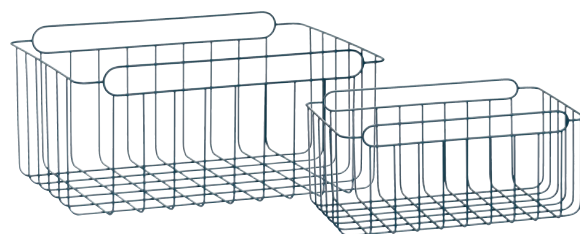

BLUE METAL WIRE BASKET
940705/2 set, s/2
44x30xh22, 61x41xh28cm
11D3290022
11E485022
11N4990022
11S4990022