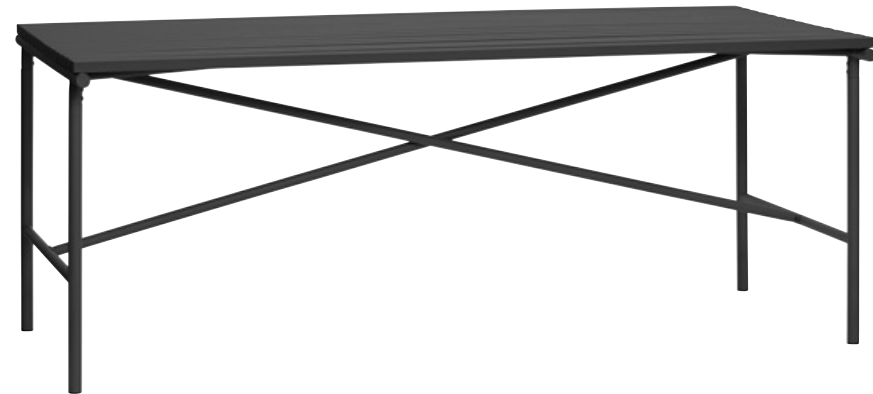

# *OUTDOOR FURNITURE*

Benches, lounge chairs & tables

**BLACK METAL BENCH**  
 991216/2 pcs  
 133x59xh82cm  
 11D19590022  
 11E2900022  
 11N29990022  
 11S29990022

**BLACK METAL CHAIR**  
 991217/2 pcs  
 53x59xh82cm  
 11D8790022  
 11E1300022  
 11N13490022  
 11S13490022