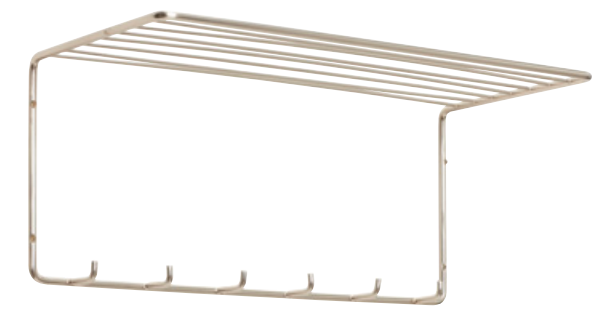

CHROME COAT RACK
021108/6 pcs
61x29xh26cm
11D2190022
11E325022
11N3290022
11S3290022