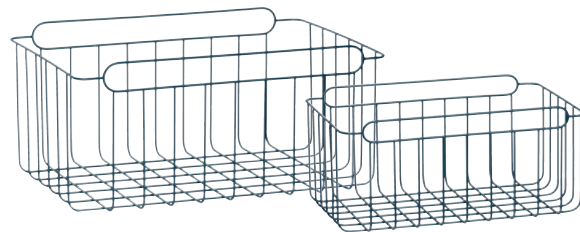

BLUE METAL WIRE BASKET
940705/2 set, s/2
44x30xh22, 61x41xh28cm
11D3290022
11E485022
11N4990022
11S4990022