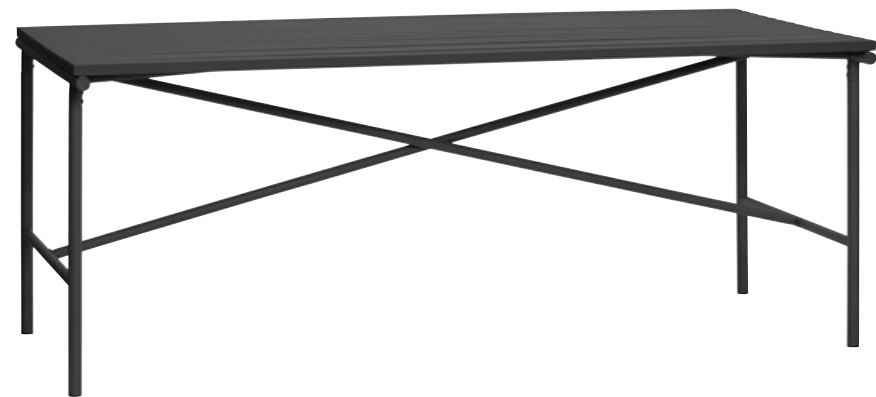

# *OUTDOOR FURNITURE*

Benches, lounge chairs & tables

**BLACK METAL BENCH**  
 991216/2 pcs  
 133x59xh82cm  
 11D19590022  
 11E2900022  
 11N29990022  
 11S29990022

**BLACK METAL CHAIR**  
 991217/2 pcs  
 53x59xh82cm  
 11D8790022  
 11E1300022  
 11N13490022  
 11S13490022